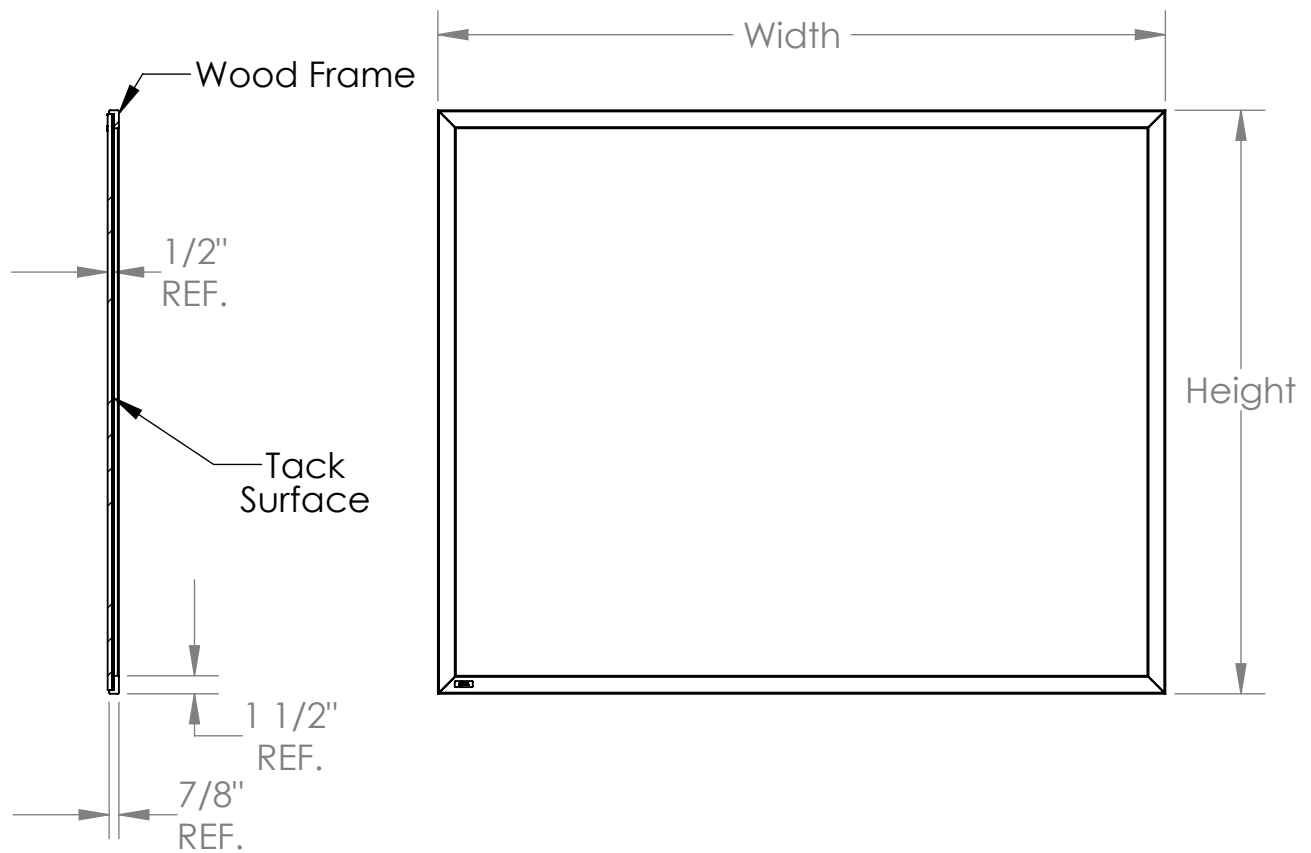

066 Series

Wood Framed Premium Bulletin Boards

ghent®

Materials:

- Framing: Clear coated natural oak.
- Tack surface: 1/8" fine grain natural cork laminated to 3/8" thick fiberboard.

Features:

- Board hangers are included.
- Wood frame is permanently attached to the tack surface.
- Available in the following sizes:
3'H x 5'W, 4'H x 4'W, 4'H x 5'W, 4'H x 6'W, 4'H x 8'W.
- Board is guaranteed for 10 years.

Notes:

- For indoor use only.