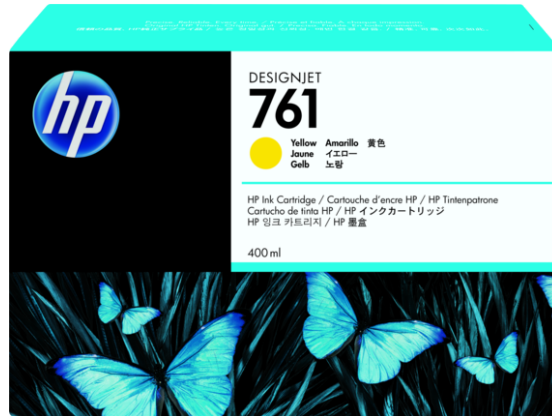

ProductSheet

HP 761 400-ml Yellow DesignJet Ink Cartridge (CM992A)

HP 761 Ink Cartridge, yellow (400 ml)

Produce crisp, accurate, cost-effective drawings. Impress with high-quality color presentations. HP supplies and Original HP inks provide low-maintenance, high-productivity printing. So you can print with ease and deliver with confidence.

Enjoy low-maintenance, high-confidence printing

Maintain high productivity with 400-ml HP ink cartridges and 775-ml matte black.

Specifications

Ink types	Dye-based
Color(s) of printing supplies	Yellow
Print Technology	Ink
Supply type	Cartridges
Ink drop	9 pl
Print head nozzles	2112
Print cartridge volume delivered	400 ml
Operating temperature range	20 to 25°C
Storage temperature range	-40 to 60°C
Operating humidity range	40 to 55% RH
Non-Operating Humidity Range	8 to 90% RH
Print Resolution Technologies	TIJ 4.0
Printing Material Shelf Life	24 months
Compatibility	HP DesignJet T7100 Printer, HP DesignJet T7200 Production Printer series
Product count per unit	1
Case or master carton quantity	10
Quantity per pallet	800
Cartons per pallet	80
UPC number	885631448267
Pallet barcode	20885631448261
Minimum dimensions (W x D x H)	174 x 114 x 53 mm
Minimum dimensions (W x D x H)	6.85 x 4.49 x 2.09 in
Package dimensions (W x D x H)	174 x 114 x 53 mm
Package dimensions (W x D x H)	6.85 x 4.49 x 2.09 in
Case or master carton dimensions (W x D x H)	295 x 178 x 237 mm
Case dimensions (case or master carton)	11.61 x 7.01 x 9.33 in
Pallet dimensions (W x D x H)	1219 x 1016 x 1109 mm
Pallet dimensions	48 x 40 x 43.66 in
Case weight (case or master carton)	6.68 kg
Package weight	0.63 kg
Package weight	1.39 lb
Pallet weight	549.39 kg
Pallet weight	1211.2 lb
What's in the box	Ink cartridge
Manufacturer Warranty	Until the "Warranty Ends" date has been reached or the warranted usage limit has been reached, whichever occurs first.