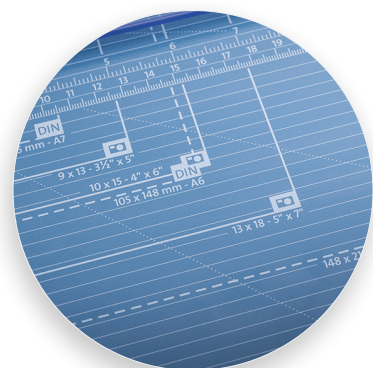

Dahle 558

Professional Rotary Trimmer

The Dahle 558 Professional Rotary Trimmer with a 51" cut length is designed for precision and accuracy. It features a ground self-sharpening blade that cuts in both directions, a dual-barrel guide bar for strength, and an automatic clamp to prevent shifting. This German engineered cutter is ultra-precise and ideal for trimming paper, photos, and cardstock.

Features | Benefits

- Self-sharpening blade cuts in both directions
- Dual-barrel aluminum guide bar provides strength and accuracy
- Automatic clamp holds work securely and prevents shifting
- Ground steel blade is encased in a protective housing for safety
- Sturdy metal base with non-slip rubber feet
- Screened inch, metric and angled guides for easy alignment
- Space-saving upright storage with kick-stand endcaps
- Adjustable magnetic alignment guide for sizing cuts
- German engineered for precision and accuracy

Self-sharpening system maintains a perfectly honed blade.

Easily align work with screened inch, metric, and angled guide lines.

51"
Cut Length

12
Sheets of paper
Sheet Capacity

Self Sharpening

Automatic Paper Clamp

Alignment Guide

Metal Base

GERMAN
ENGINEERED
by Dahle
German Engineered

With a sturdy design and a 51" cutting length, this trimmer is ideal for posters, banners, and oversized photos.

The dual-barrel aluminum guide bar provides stability for cutting thicker materials.