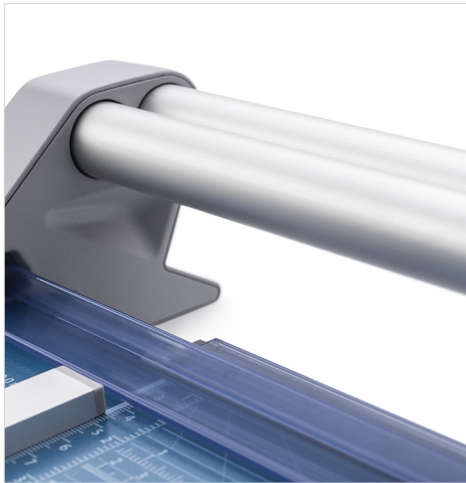

Features | Benefits

- Self-sharpening blade cuts in both directions
- Dual-barrel aluminum guide bar provides strength and accuracy
- Automatic clamp holds work securely and prevents shifting
- Ground steel blade is encased in a protective housing for safety
- Sturdy metal base with non-slip rubber feet
- Screened inch, metric and angled guides for easy alignment
- Space-saving upright storage with kick-stand endcaps
- Adjustable magnetic alignment guide for sizing cuts
- German engineered for precision and accuracy

Self-sharpening system maintains a perfectly honed blade.

Easily align work with screened inch, metric, and angled guide lines.

51"
Cut Length

12
Sheets of paper
Sheet Capacity

Self Sharpening

Automatic Paper Clamp

Alignment Guide

Metal Base

GERMAN
ENGINEERED
by Dahle
German Engineered

With a sturdy design and a 51" cutting length, this trimmer is ideal for posters, banners, and oversized photos.

The dual-barrel aluminum guide bar provides stability for cutting thicker materials.

Automatic clamp holds work securely and prevents your work from shifting.

Built-in kickstands allow for space-saving, upright storage.

Dahle 558 Professional Rotary Trimmer

Cutting Length	Sheet Capacity	Dimensions (length x width x height)	Warranty
51"	12 Sheets	59.94" x 15.13" x 3.38"	Lifetime