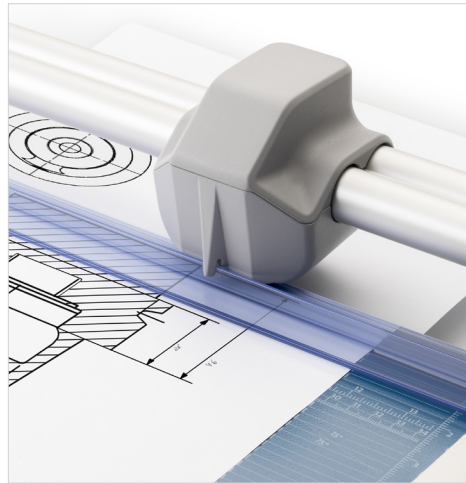

Features | Benefits

- Self-sharpening blade cuts in both directions
- Dual-barrel aluminum guide bar provides strength and accuracy
- Automatic clamp holds work securely and prevents shifting
- Ground steel blade is encased in a protective housing for safety
- Sturdy metal base with non-slip rubber feet
- Screened inch, metric and angled guides for easy alignment
- Space-saving upright storage with kick-stand endcaps
- Adjustable magnetic alignment guide for sizing cuts
- German engineered for precision and accuracy

Self-sharpening system maintains a perfectly honed blade.

Easily align work with screened inch, metric, and angled guide lines.

51"
Cut Length

12
Sheets of paper
Sheet Capacity

Self Sharpening

Automatic Paper Clamp

Alignment Guide

Metal Base

GERMAN
ENGINEERED
by Dahle
German Engineered

With a sturdy design and a 51" cutting length, this trimmer is ideal for posters, banners, and oversized photos.

The dual-barrel aluminum guide bar provides stability for cutting thicker materials.

Automatic clamp holds work securely and prevents your work from shifting.

Built-in kickstands allow for space-saving, upright storage.

Dahle 558 Professional Rotary Trimmer

Cutting Length	Sheet Capacity	Dimensions (length x width x height)	Warranty
51"	12 Sheets	59.94" x 15.13" x 3.38"	Lifetime