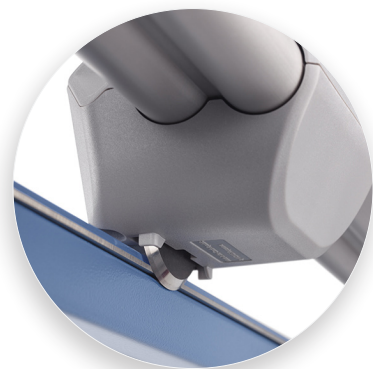

Dahle 558

Professional Rotary Trimmer

The Dahle 558 Professional Rotary Trimmer with a 51" cut length is designed for precision and accuracy. It features a ground self-sharpening blade that cuts in both directions, a dual-barrel guide bar for strength, and an automatic clamp to prevent shifting. This German engineered cutter is ultra-precise and ideal for trimming paper, photos, and cardstock.

Features | Benefits

- Self-sharpening blade cuts in both directions
- Dual-barrel aluminum guide bar provides strength and accuracy
- Automatic clamp holds work securely and prevents shifting
- Ground steel blade is encased in a protective housing for safety
- Sturdy metal base with non-slip rubber feet
- Screened inch, metric and angled guides for easy alignment
- Space-saving upright storage with kick-stand endcaps
- Adjustable magnetic alignment guide for sizing cuts
- German engineered for precision and accuracy

Self-sharpening system maintains a perfectly honed blade.

Easily align work with screened inch, metric, and angled guide lines.

51"
Cut Length

12
Sheets of paper
Sheet Capacity

Self Sharpening

Automatic Paper Clamp

Alignment Guide

Metal Base

GERMAN
ENGINEERED
by Dahle
German Engineered

With a sturdy design and a 51" cutting length, this trimmer is ideal for posters, banners, and oversized photos.

The dual-barrel aluminum guide bar provides stability for cutting thicker materials.