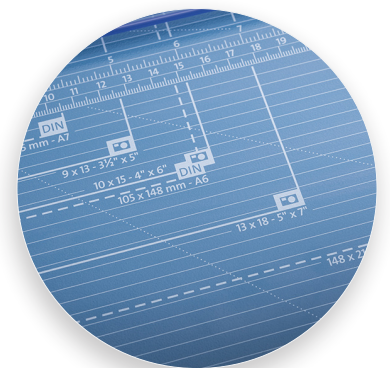

Dahle 554

Professional Rotary Trimmer

The Dahle 554 Professional Rotary Trimmer with a 28" cut length is designed for precision and accuracy. It features a ground self-sharpening blade that cuts in both directions, a dual-barrel guide bar for strength, and an automatic clamp to prevent shifting. This German engineered cutter is ultra-precise and ideal for trimming paper, photos, and cardstock.

Features | Benefits

- Self-sharpening blade cuts in both directions
- Dual-barrel aluminum guide bar provides strength and accuracy
- Automatic clamp holds work securely and prevents shifting
- Ground steel blade is encased in a protective housing for safety
- Sturdy metal base with non-slip rubber feet
- Screened inch, metric and angled guides for easy alignment
- Space-saving upright storage with kick-stand endcaps
- Adjustable magnetic alignment guide for sizing cuts
- German engineered for precision and accuracy

Self-sharpening system maintains a perfectly honed blade.

Easily align work with screened inch, metric, and angled guide lines.

Cut Length

Sheet Capacity

Self Sharpening

Automatic Paper Clamp

Alignment Guide

Metal Base

German Engineered

With a sturdy design and a 28" cutting length, this trimmer is great for precision trimming of paper, photos, and cardstock.

The dual-barrel aluminum guide bar provides stability for cutting thicker materials.