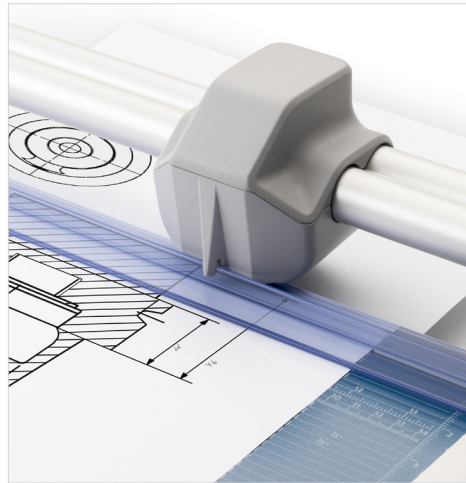

Features | Benefits

- Self-sharpening blade cuts in both directions
- Dual-barrel aluminum guide bar provides strength and accuracy
- Automatic clamp holds work securely and prevents shifting
- Ground steel blade is encased in a protective housing for safety
- Sturdy metal base with non-slip rubber feet
- Screened inch, metric and angled guides for easy alignment
- Space-saving upright storage with kick-stand endcaps
- Adjustable magnetic alignment guide for sizing cuts
- German engineered for precision and accuracy

Self-sharpening system maintains a perfectly honed blade.

Easily align work with screened inch, metric, and angled guide lines.

Cut Length

Sheet Capacity

Self Sharpening

Automatic Paper Clamp

Alignment Guide

Metal Base

German Engineered

With a sturdy design and a 28" cutting length, this trimmer is great for precision trimming of paper, photos, and cardstock.

The dual-barrel aluminum guide bar provides stability for cutting thicker materials.

Automatic clamp holds work securely and prevents your work from shifting.

Built-in kickstands allow for space-saving, upright storage.

Dahle 554 Professional Rotary Trimmer

Cutting Length	Sheet Capacity	Dimensions (length x width x height)	Warranty
28"	20 Sheets	37.13" x 15.13" x 3.38"	Lifetime