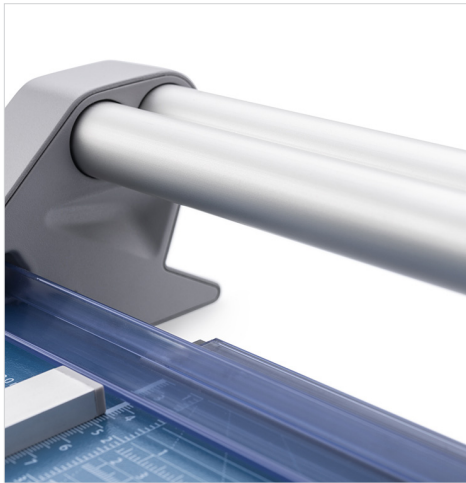

Dahle 554

Professional Rotary Trimmer

The Dahle 554 Professional Rotary Trimmer with a 28" cut length is designed for precision and accuracy. It features a ground self-sharpening blade that cuts in both directions, a dual-barrel guide bar for strength, and an automatic clamp to prevent shifting. This German engineered cutter is ultra-precise and ideal for trimming paper, photos, and cardstock.

Features | Benefits

- Self-sharpening blade cuts in both directions
- Dual-barrel aluminum guide bar provides strength and accuracy
- Automatic clamp holds work securely and prevents shifting
- Ground steel blade is encased in a protective housing for safety
- Sturdy metal base with non-slip rubber feet
- Screened inch, metric and angled guides for easy alignment
- Space-saving upright storage with kick-stand endcaps
- Adjustable magnetic alignment guide for sizing cuts
- German engineered for precision and accuracy

Self-sharpening system maintains a perfectly honed blade.

Easily align work with screened inch, metric, and angled guide lines.

Cut Length

Sheet Capacity

Self Sharpening

Automatic Paper Clamp

Alignment Guide

Metal Base

German Engineered

With a sturdy design and a 28" cutting length, this trimmer is great for precision trimming of paper, photos, and cardstock.

The dual-barrel aluminum guide bar provides stability for cutting thicker materials.