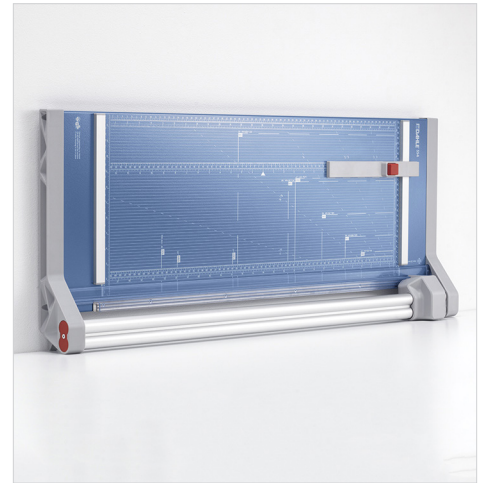

Dahle 554

Professional Rotary Trimmer

The Dahle 554 Professional Rotary Trimmer with a 28" cut length is designed for precision and accuracy. It features a ground self-sharpening blade that cuts in both directions, a dual-barrel guide bar for strength, and an automatic clamp to prevent shifting. This German engineered cutter is ultra-precise and ideal for trimming paper, photos, and cardstock.

Features | Benefits

- Self-sharpening blade cuts in both directions
- Dual-barrel aluminum guide bar provides strength and accuracy
- Automatic clamp holds work securely and prevents shifting
- Ground steel blade is encased in a protective housing for safety
- Sturdy metal base with non-slip rubber feet
- Screened inch, metric and angled guides for easy alignment
- Space-saving upright storage with kick-stand endcaps
- Adjustable magnetic alignment guide for sizing cuts
- German engineered for precision and accuracy

Metal Base

German Engineered

With a sturdy design and a 28" cutting length, this trimmer is great for precision trimming of paper, photos, and cardstock.

The dual-barrel aluminum guide bar provides stability for cutting thicker materials.

Automatic clamp holds work securely and prevents your work from shifting.

Built-in kickstands allow for space-saving, upright storage.

Dahle 554 Professional Rotary Trimmer

Cutting Length	Sheet Capacity	Dimensions (length x width x height)	Warranty
28"	20 Sheets	37.13" x 15.13" x 3.38"	Lifetime