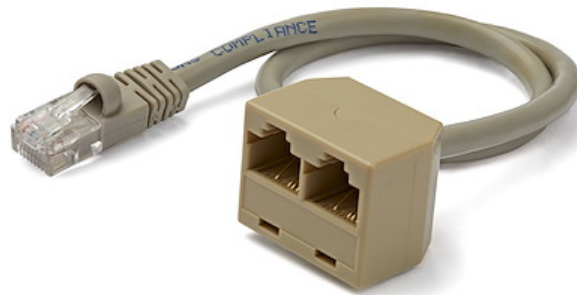

## 2-to-1 RJ45 Splitter Cable Adapter - F/M

**Product ID:** RJ45SPLITTER

The RJ45SPLITTER 2-to-1 RJ45 Splitter Cable Adapter increases the number of RJ45 network connections on an RJ45 outlet, allowing two 10/100 Ethernet signals through a single Cat5/Cat5e wire.

On one end of the installation the splitter enables you to connect two patch cables from a hub or switch to a single port on a patch panel; while on the other end of the installation the splitter connects to a single Cat5/Cat5e network drop through a wall outlet which can then be split and connected to two separate devices. The patch panel and wall outlet are connected through a single Cat5/Cat5e cable.

Designed and constructed for maximum durability, this Ethernet Splitter Cable is backed by StarTech.com's Lifetime Warranty.

### Features

- **RJ45 SPLITTER:** This RJ45 cable adapter enables two 100Mb network connections from a single 8 wire network connection, without the need to run additional cables
- **EASY INSTALL:** RJ45 splitter cable is easy to use and install; Combine two Ethernet ports into one RJ45 wall outlet and then split one Cat 5/5e line back out to two devices through the wall outlet at the other end of the connection
- **RELIABLE AND DURABLE:** The RJ45 adapter provides a stable connection for two devices, allowing you to work efficiently without any interruption
- **IMPORTANT NOTE:** This adapter cannot be used to split a network connection in two ports; The adapter is meant to be used in pairs, for example to connect 2 devices on the destination side with 2 Ethernet ports on the source side over a single cable run
- **THE IT PRO'S CHOICE:** Designed and built for IT Professionals, this RJ45 splitter is backed for life, including free lifetime 24/5 multi-lingual technical assistance