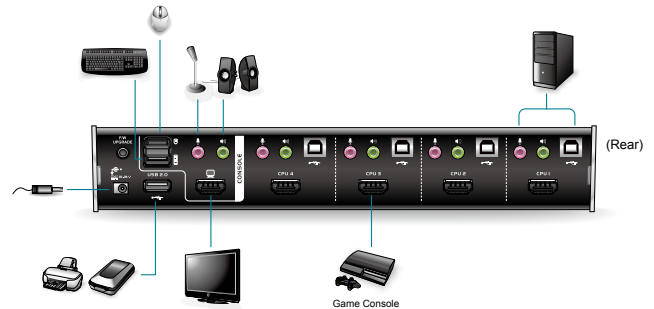

Specification

Function	CS1792	CS1794	
Computer Connections	2	4	
Port Selection	Front Panel Pushbuttons; Hotkeys		
Console Ports	Keyboard	1 x USB Type A Female (Black; rear panel)	
	Video	1 x HDMI Type A Female (Black)	
	Mouse	1 x USB Type A Female (Black; rear panel)	
	Speaker	2 x Mini Stereo Jack Female (Green; 1 x front, 1 x rear)	
	Mic.	2 x Mini Stereo Jack Female (Pink; 1 x front, 1 x rear)	
	Connectors	Keyboard / Mouse	2 x USB Type B Female (White)
Video		2 x HDMI Type A Female (Black)	
Speaker		2 x Mini Stereo Jack Female (Green)	
Mic.		2 x Mini Stereo Jack Female (Pink)	
FW Upgrade	1 x 4-conductor 3.5 mm Jack (Black)		
Power	1 x DC Jack		
USB 2.0 Hub	2 x USB Type A Female (White; 1 x front panel; 1 x rear panel)		
Switches	Selected	3 x Pushbutton	
	Audio	3 (Green)	
LEDs	KVM	3 (Orange)	
	USB	3 (Green)	
	Keyboard / Mouse	5 (Green)	
Emulation	USB		
Video	1080p (HDTV) / 1920 x 1200 (DVI)		
Scan Interval	1-99 secs. (Default: 5 secs)		
Power Consumption	DC 5.3 V, 3.2 W	DC 5.3 V, 4.8 W	
Environment	Operating Temp.	0 to 50°C	
	Storage Temp.	-20 to 60°C	
	Humidity	0-80% RH, Non-condensing	
Physical Properties	Housing	Metal, Plastic	
	Weight	0.42 kg	0.53 kg
	Dimensions (L x W x H)	20.63x7.24x4.56cm	26.20x7.24x4.56cm

* Product specifications and appearance are subject to change without notice.