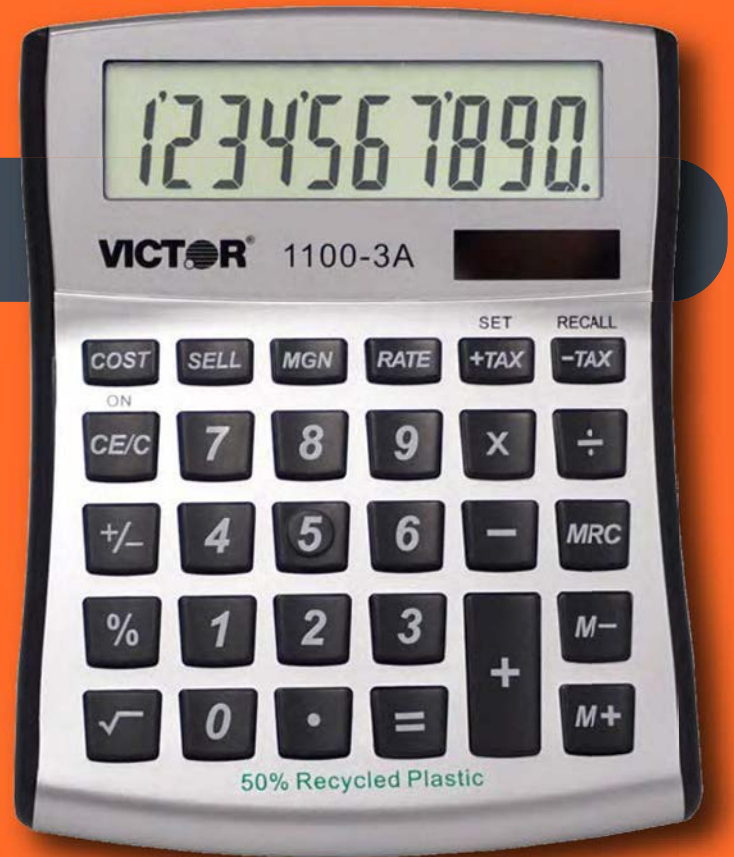

## Model 1100-3A

# Business Desktop Calculator

12 digit calculator is perfect for desktop use either at home or in the office. Features an extra large, easy to read angled LCD display. Other functions include: selectable decimal and rounding slide switches, backspace key, percent key, square root key, change sign key, 3 key independent memory, and automatic constants. Operates on hybrid power.