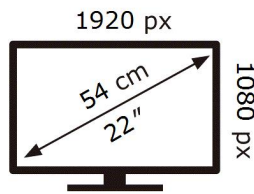

SAMSUNG

S22A336NHU

12 kWh/1000h

2019/2013

ENERG ⚡

SAMSUNG

S22A336NHU

12 kWh/1000h