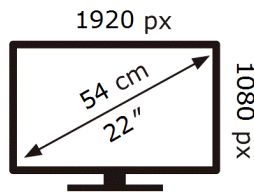

SAMSUNG

S22A336NHU

12 kWh/1000h

2019/2013

ENERG ⚡

SAMSUNG

S22A336NHU

12 kWh/1000h