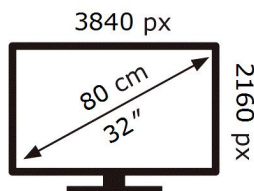

S32AM700UR

**40** kWh/1000h

ABCDEF **G**

**HDR**

**60** kWh/1000h

2019/2013