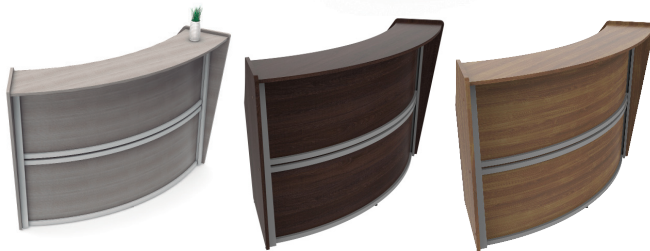

FURNITURE IN STOCK

QUICK SHIP IN 3 DAYS
FROM TEXAS

RECEPTION FURNITURE

CURVE RECEPTION DESK SOLID

LITZU290

72"W x 32"D x 46"H
 Top Counter: 13"D
 Interior Desk: 20"D

LITZUC290
CHERRY

LITZUS290
WHITE

CURVE RECEPTION DESK WITH POLYCARBONATE

LITZU310

72"W x 32"D x 46"H
 Top Counter: 13"D
 Interior Desk: 20"D

LITZUD310
ASH

LITZUS310
WHITE

LITZUD290
ASH

LITZUT290
MOCHA

LITZUI290
WALNUT

LITZUC310
CHERRY

LITZUT310
MOCHA

LITZUI310
WALNUT

CURVED RECEPTION
 EXPANDS FROM 1 TO 5 UNITS

2 UNIT RECEPTION

3 UNIT RECEPTION

4 UNIT RECEPTION

5 UNIT RECEPTION

QUICK SHIP

FURNITURE
IN STOCK

QUICK SHIP

STRAIGHT RECEPTION STATION

LITZU292

63"W x 26"D x 33"H

LITZUC292 CHERRY
LITZUD292 ASH

LITZUT292 MOCHA
LITZUI292 WALNUT
LITZUS292 WHITE