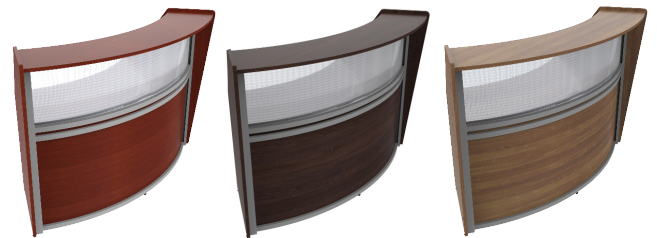

FURNITURE IN STOCK

QUICK SHIP IN 3 DAYS
FROM TEXAS

RECEPTION FURNITURE

CURVE RECEPTION DESK SOLID

LITZU290

72"W x 32"D x 46"H
 Top Counter: 13"D
 Interior Desk: 20"D

LITZUC290
CHERRY

LITZUS290
WHITE

CURVE RECEPTION DESK WITH POLYCARBONATE

LITZU310

72"W x 32"D x 46"H
 Top Counter: 13"D
 Interior Desk: 20"D

LITZUD310
ASH

LITZUS310
WHITE

LITZUD290
ASH

LITZUT290
MOCHA

LITZUI290
WALNUT

LITZUC310
CHERRY

LITZUT310
MOCHA

LITZUI310
WALNUT

CURVED RECEPTION
 EXPANDS FROM 1 TO 5 UNITS

2 UNIT RECEPTION

3 UNIT RECEPTION

4 UNIT RECEPTION

5 UNIT RECEPTION

QUICK SHIP

FURNITURE
IN STOCK

QUICK SHIP

STRAIGHT RECEPTION STATION

LITZU292

63"W x 26"D x 33"H

LITZUC292 CHERRY
LITZUD292 ASH

LITZUT292 MOCHA
LITZUI292 WALNUT
LITZUS292 WHITE