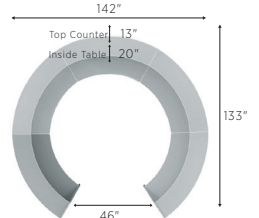

FURNITURE IN STOCK

QUICK SHIP IN 3 DAYS
FROM TEXAS

RECEPTION FURNITURE

CURVE RECEPTION DESK SOLID

LITZU290

72"W x 32"D x 46"H
 Top Counter: 13"D
 Interior Desk: 20"D

LITZUC290
CHERRY

LITZUS290
WHITE

CURVE RECEPTION DESK WITH POLYCARBONATE

LITZU310

72"W x 32"D x 46"H
 Top Counter: 13"D
 Interior Desk: 20"D

LITZUD310
ASH

LITZUS310
WHITE

LITZUD290
ASH

LITZUT290
MOCHA

LITZUI290
WALNUT

LITZUC310
CHERRY

LITZUT310
MOCHA

LITZUI310
WALNUT

CURVED RECEPTION
 EXPANDS FROM 1 TO 5 UNITS

2 UNIT RECEPTION

3 UNIT RECEPTION

4 UNIT RECEPTION

5 UNIT RECEPTION

QUICK SHIP

FURNITURE
IN STOCK

QUICK SHIP

STRAIGHT RECEPTION STATION

LITZU292

63"W x 26"D x 33"H

LITZUC292 CHERRY
LITZUD292 ASH

LITZUT292 MOCHA
LITZUI292 WALNUT
LITZUS292 WHITE