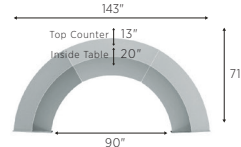

FURNITURE IN STOCK

QUICK SHIP IN 3 DAYS
FROM TEXAS

RECEPTION FURNITURE

CURVE RECEPTION DESK SOLID

LITZU290

72"W x 32"D x 46"H
 Top Counter: 13"D
 Interior Desk: 20"D

LITZUC290
CHERRY

LITZUS290
WHITE

CURVE RECEPTION DESK WITH POLYCARBONATE

LITZU310

72"W x 32"D x 46"H
 Top Counter: 13"D
 Interior Desk: 20"D

LITZUD310
ASH

LITZUS310
WHITE

LITZUD290
ASH

LITZUT290
MOCHA

LITZUI290
WALNUT

LITZUC310
CHERRY

LITZUT310
MOCHA

LITZUI310
WALNUT

CURVED RECEPTION
 EXPANDS FROM 1 TO 5 UNITS

2 UNIT RECEPTION

3 UNIT RECEPTION

4 UNIT RECEPTION

5 UNIT RECEPTION