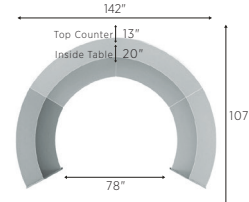

FURNITURE IN STOCK

QUICK SHIP IN 3 DAYS
FROM TEXAS

RECEPTION FURNITURE

CURVE RECEPTION DESK SOLID

LITZU290

72"W x 32"D x 46"H
 Top Counter: 13"D
 Interior Desk: 20"D

LITZUC290
CHERRY

LITZUS290
WHITE

CURVE RECEPTION DESK WITH POLYCARBONATE

LITZU310

72"W x 32"D x 46"H
 Top Counter: 13"D
 Interior Desk: 20"D

LITZUD310
ASH

LITZUS310
WHITE

LITZUD290
ASH

LITZUT290
MOCHA

LITZUI290
WALNUT

LITZUC310
CHERRY

LITZUT310
MOCHA

LITZUI310
WALNUT

CURVED RECEPTION
 EXPANDS FROM 1 TO 5 UNITS

2 UNIT RECEPTION

3 UNIT RECEPTION

4 UNIT RECEPTION

5 UNIT RECEPTION

QUICK SHIP

FURNITURE
IN STOCK

QUICK SHIP

STRAIGHT RECEPTION STATION

LITZU292

63"W x 26"D x 33"H

LITZUC292 CHERRY
LITZUD292 ASH

LITZUT292 MOCHA
LITZUI292 WALNUT
LITZUS292 WHITE