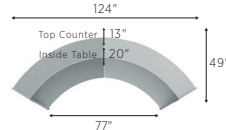

FURNITURE IN STOCK

QUICK SHIP IN 3 DAYS
FROM TEXAS

RECEPTION FURNITURE

CURVE RECEPTION DESK SOLID

LITZU290

72"W x 32"D x 46"H
 Top Counter: 13"D
 Interior Desk: 20"D

LITZUC290
CHERRY

LITZUS290
WHITE

CURVE RECEPTION DESK WITH POLYCARBONATE

LITZU310

72"W x 32"D x 46"H
 Top Counter: 13"D
 Interior Desk: 20"D

LITZUD310
ASH

LITZUS310
WHITE

LITZUD290
ASH

LITZUT290
MOCHA

LITZUI290
WALNUT

LITZUC310
CHERRY

LITZUT310
MOCHA

LITZUI310
WALNUT

CURVED RECEPTION
 EXPANDS FROM 1 TO 5 UNITS

2 UNIT RECEPTION

3 UNIT RECEPTION

4 UNIT RECEPTION

5 UNIT RECEPTION