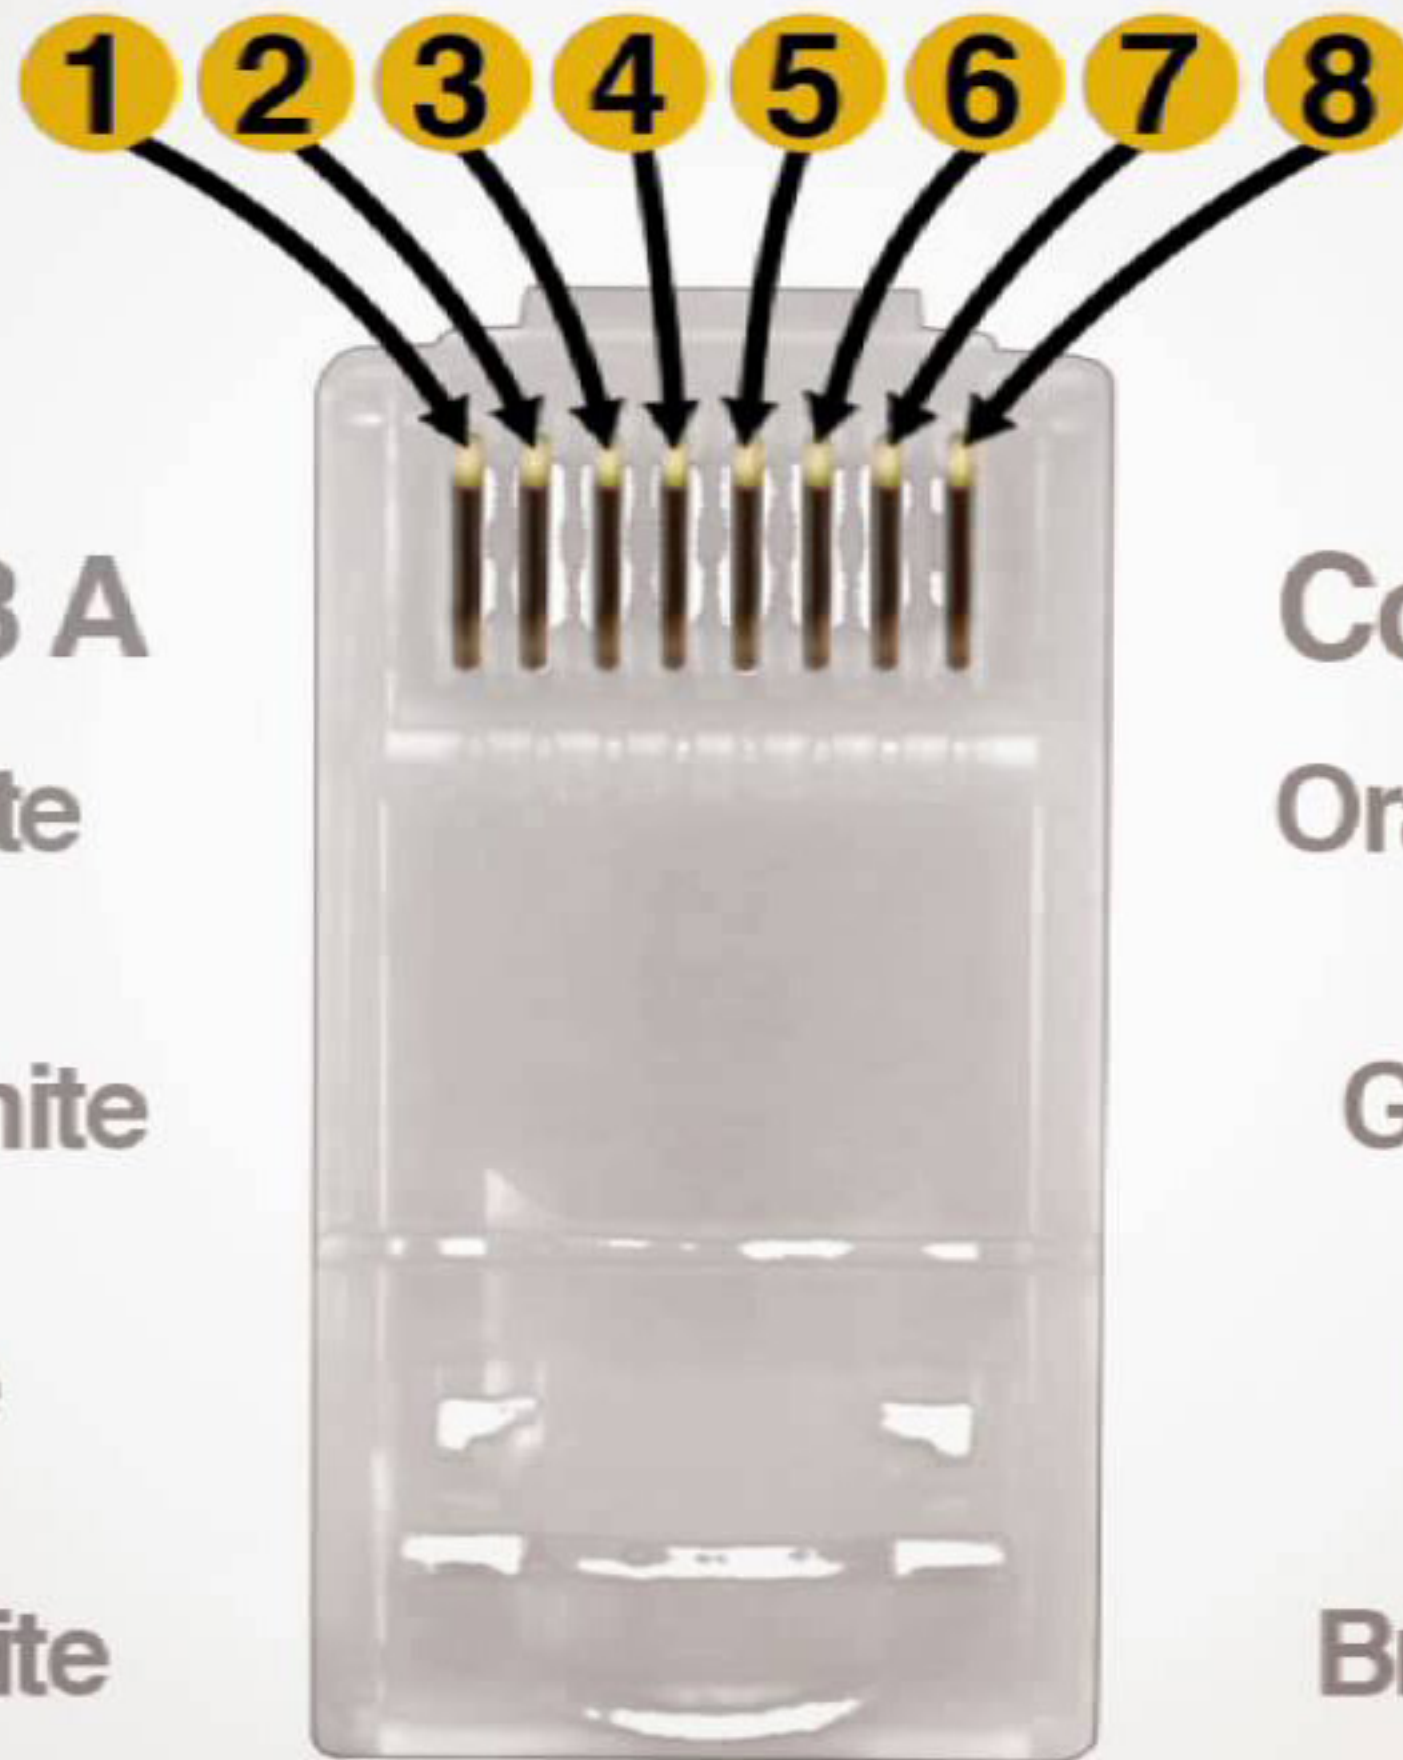

# Connection Guide

## Connection T568 A

- 1 Green/White
- 2 Green
- 3 Orange/White
- 4 Blue
- 5 Blue/White
- 6 Orange
- 7 Brown/White
- 8 Brown

## Connection T568 B

- Orange/White 1
- Orange 2
- Green/White 3
- Blue 4
- Blue/White 5
- Green 6
- Brown/White 7
- Brown 8

## CROSSOVER PINOUT

**SIDE ONE**

**SIDE TWO**

- 1. White Orange
- 2. Orange
- 3. White Green
- 4. Blue
- 5. White Blue
- 6. Green
- 7. White Brown
- 8. Brown

- 1. White Green
- 2. Green
- 3. White Orange
- 4. Blue
- 5. White Blue
- 6. Orange
- 7. White Brown
- 8. Brown