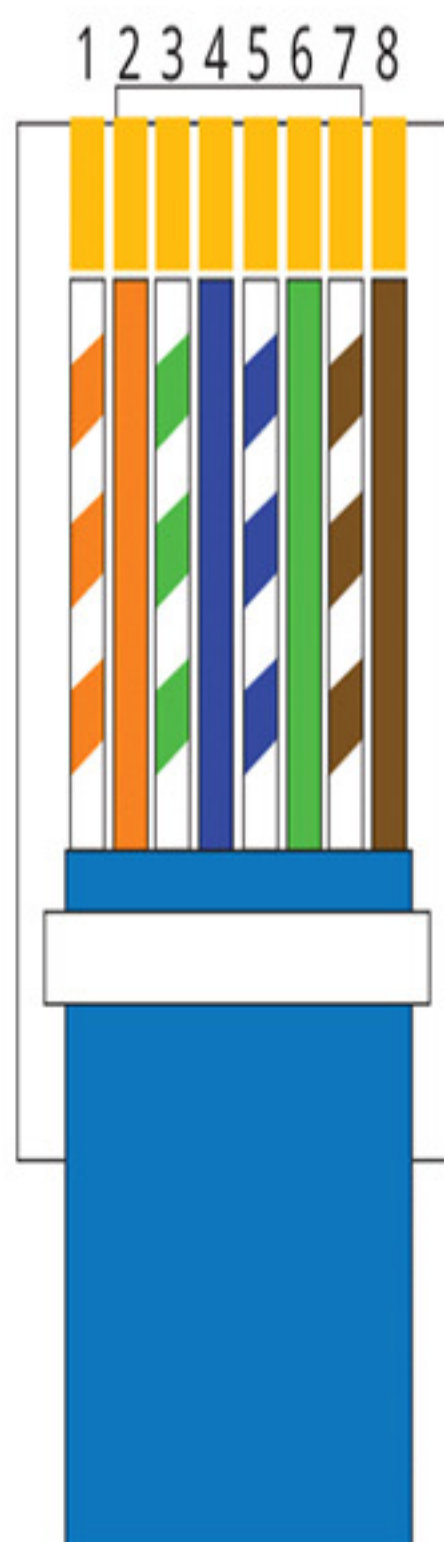

## Connection T568 A

- 1 Green/White
- 2 Green
- 3 Orange/White
- 4 Blue
- 5 Blue/White
- 6 Orange
- 7 Brown/White
- 8 Brown

## CROSSOVER PINOUT

**SIDE ONE**

**SIDE TWO**

- 1. White Orange
- 2. Orange
- 3. White Green
- 4. Blue
- 5. White Blue
- 6. Green
- 7. White Brown
- 8. Brown

- 1. White Green
- 2. Green
- 3. White Orange
- 4. Blue
- 5. White Blue
- 6. Orange
- 7. White Brown
- 8. Brown

## T568B

| Pin | Color         |
|-----|---------------|
| 1   | white /orange |
| 2   | orange        |
| 3   | white /green  |
| 4   | blue          |
| 5   | white /blue   |
| 6   | green         |
| 7   | white /brown  |
| 8   | brown         |

## T568A

| Pin | Color         |
|-----|---------------|
| 1   | white /green  |
| 2   | green         |
| 3   | white /orange |
| 4   | blue          |
| 5   | white /blue   |
| 6   | orange        |
| 7   | white /brown  |
| 8   | brown         |