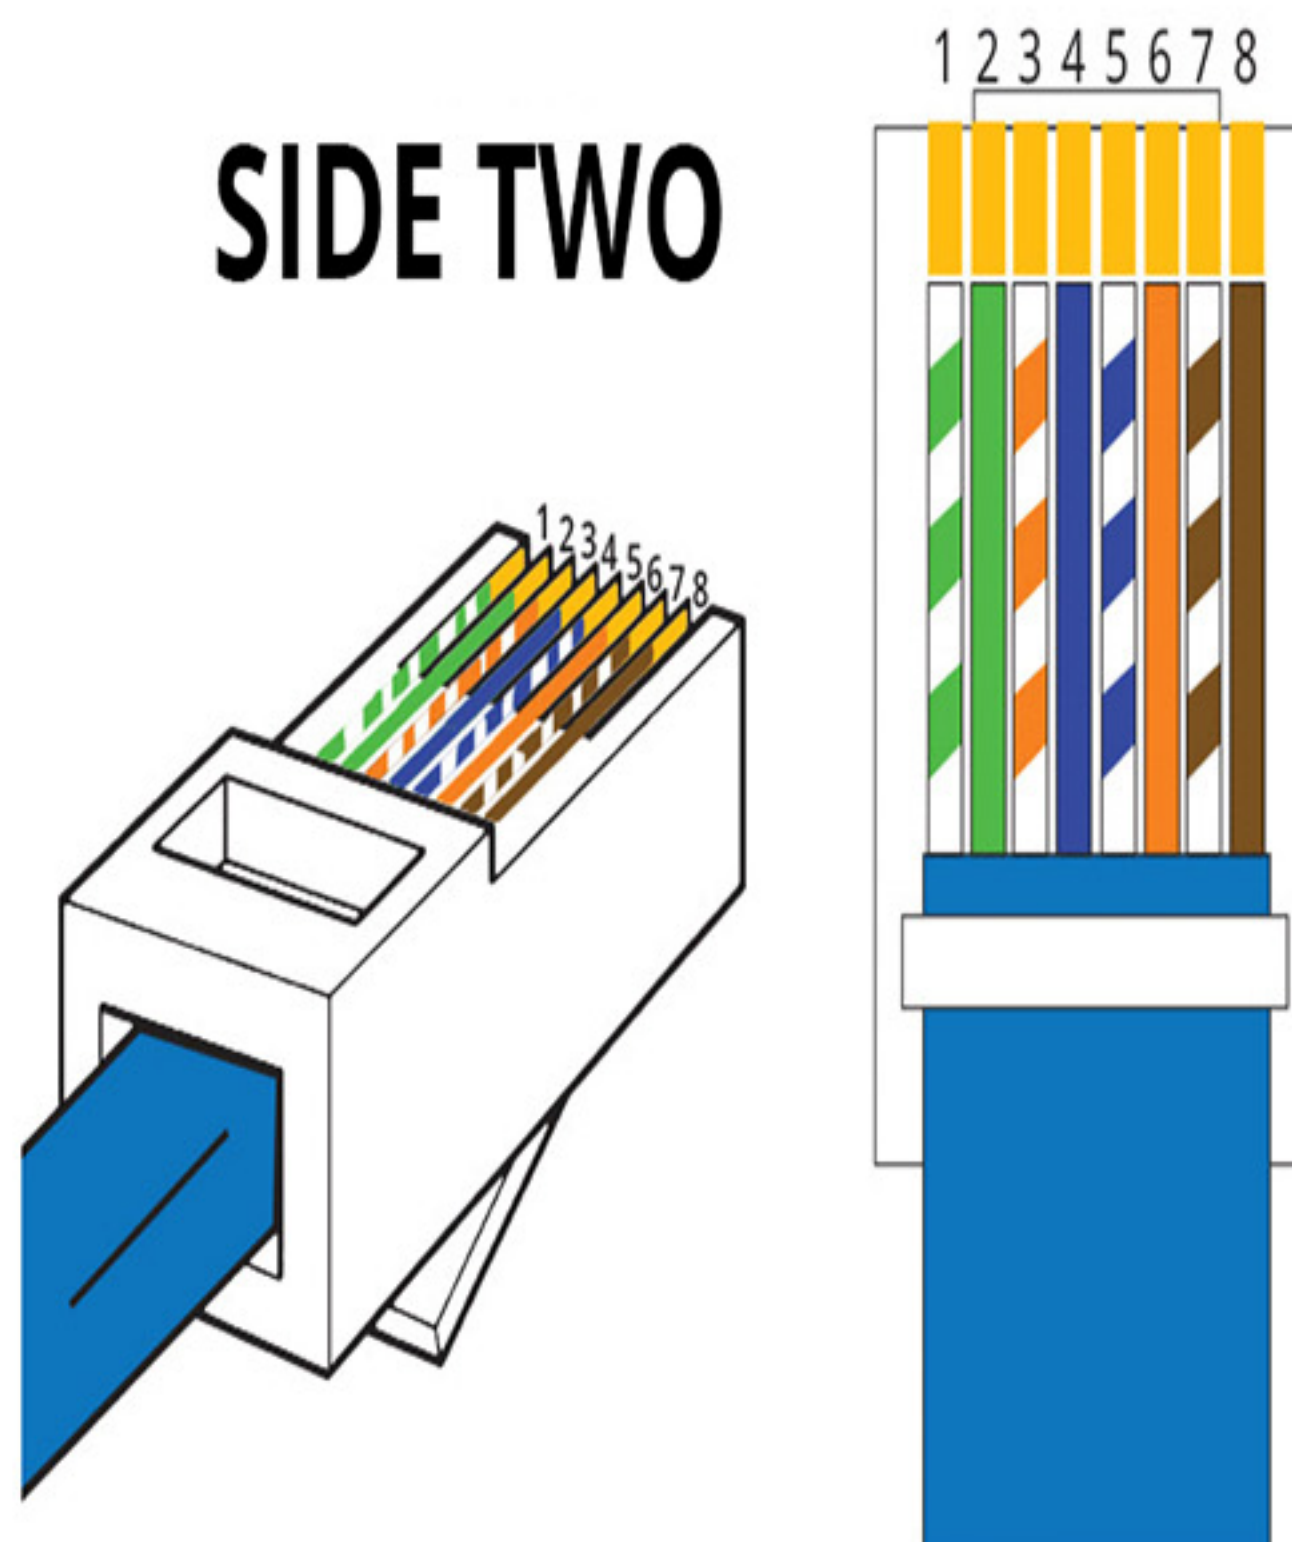

## Connection T568 B

- Orange/White 1
- Orange 2
- Green/White 3
- Blue 4
- Blue/White 5
- Green 6
- Brown/White 7
- Brown 8

## CROSSOVER PINOUT

**SIDE ONE**

**SIDE TWO**

- 1. White Orange
- 2. Orange
- 3. White Green
- 4. Blue
- 5. White Blue
- 6. Green
- 7. White Brown
- 8. Brown

- 1. White Green
- 2. Green
- 3. White Orange
- 4. Blue
- 5. White Blue
- 6. Orange
- 7. White Brown
- 8. Brown