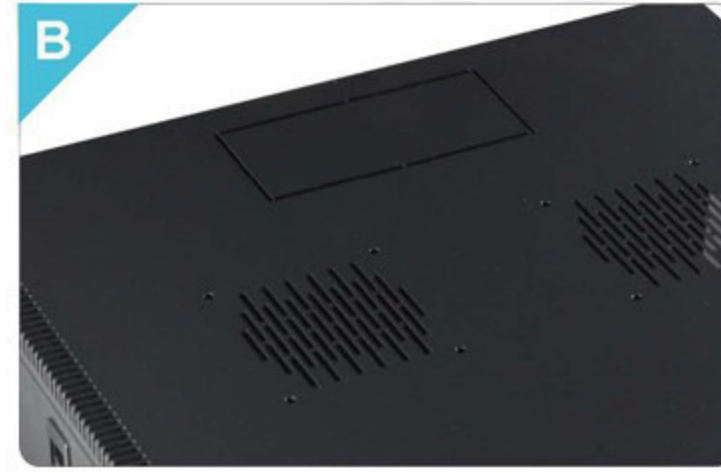

Features

Wall Mounted Cabinets

Turning angle of the front door is over 180 degrees.

Cable entry on both the top cover and bottom panel.

120mm*120mm fans can be install on the top cover (not included)

Removable side panels simplify your installation of accessories and IT equipment.