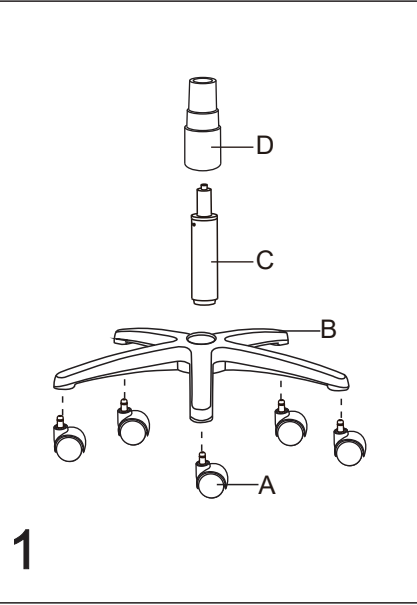

Parts/Pièces/Partes

Installation/Installation/Instalación

A		5
B		1
C		1
D		1
E		1
F		1

G	 M8x25mm	4
G1	 5/16x25mm	8
G2		8
H		2
I		1
L	 5#	1

Instructions

CALL US FIRST! DO NOT RETURN TO STORE.

For immediate help with assembly or product information call our toll-free number: **1-888-598-7316** Mon. - Fri. 7am to 7 pm CST. Our staff is ready to provide assistance. Damaged or missing parts ship from our facility in 1-2 business days.