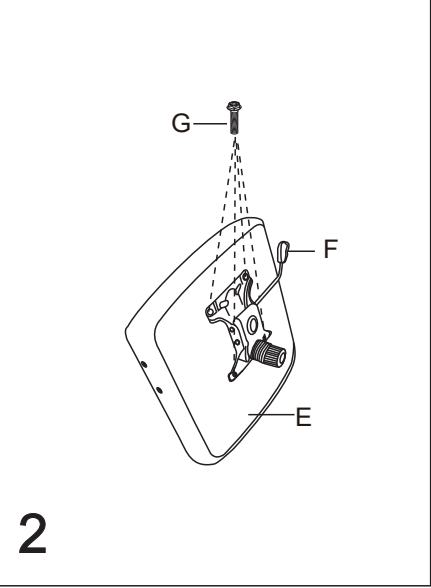

Parts/Pièces/Partes

Installation/Installation/Instalación

A		5
B		1
C		1
D		1
E		1
F		1

G	 M8x25mm	4
G1	 5/16x25mm	8
G2		8
H		2
I		1
L	 5#	1

Instructions

CALL US FIRST! DO NOT RETURN TO STORE.

For immediate help with assembly or product information call our toll-free number: **1-888-598-7316** Mon. - Fri. 7am to 7 pm CST. Our staff is ready to provide assistance. Damaged or missing parts ship from our facility in 1-2 business days.