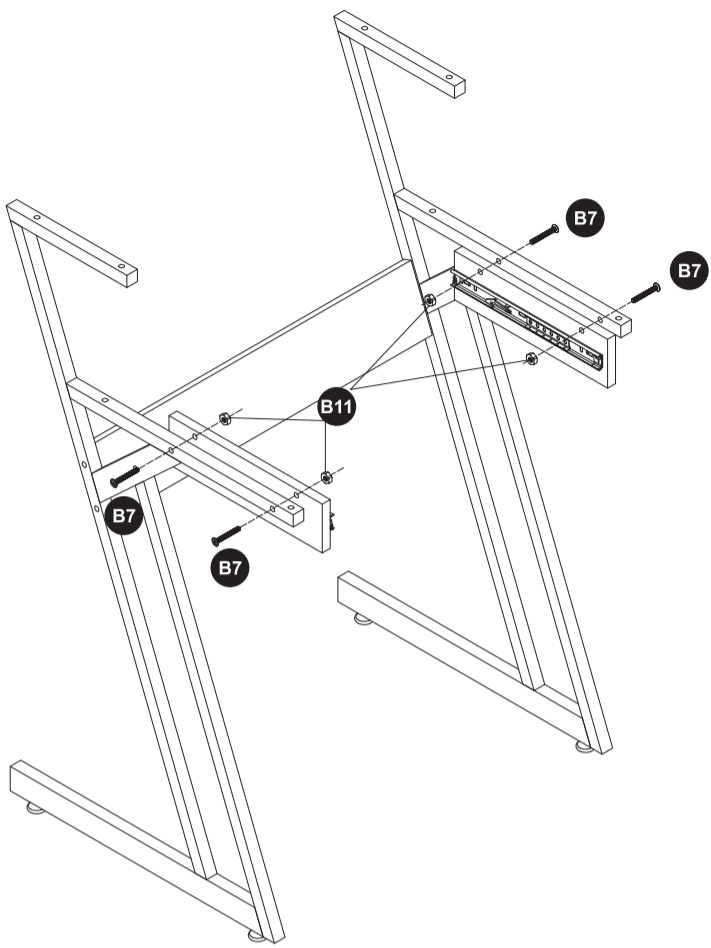

**Recording Studio Desk
w/ Raised Platform & Keyboard Tray**

**P/N 625919
Assembly Guide**

B7 x4 (M6x45)	B8 x8 (M6x30)
B10 x4 (5x50)	B9 x1
B11 x4 (M6)	B12 x10
B13 x2	B14 x4 (M8)

4

5

6

7

8