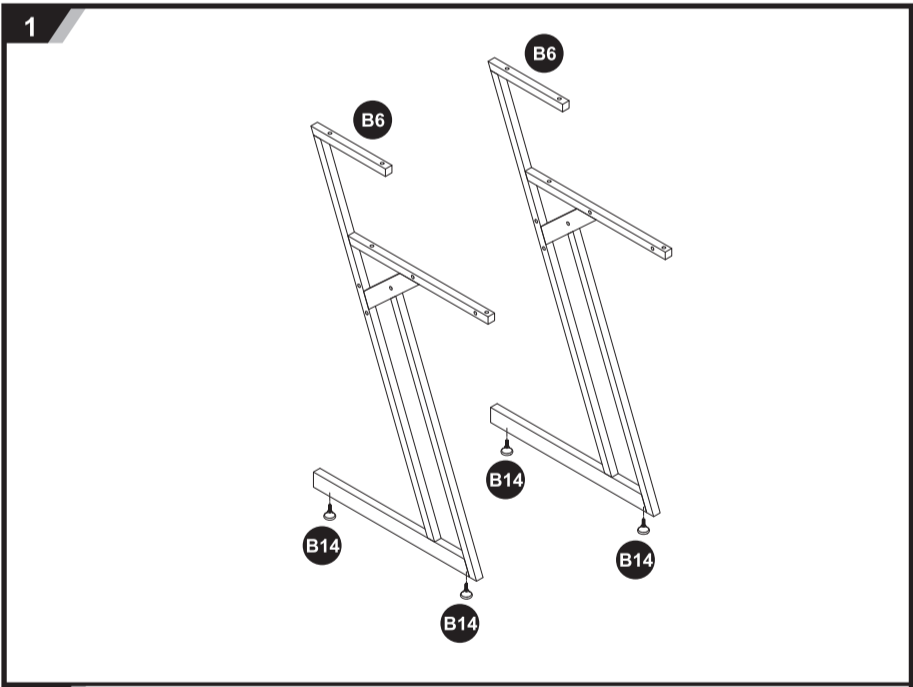

**Recording Studio Desk
w/ Raised Platform & Keyboard Tray**

**P/N 625919
Assembly Guide**

B7 x4 (M6x45)	B8 x8 (M6x30)
B10 x4 (5x50)	B9 x1
B11 x4 (M6)	B12 x10
B13 x2	B14 x4 (M8)

4

5

6

7

8