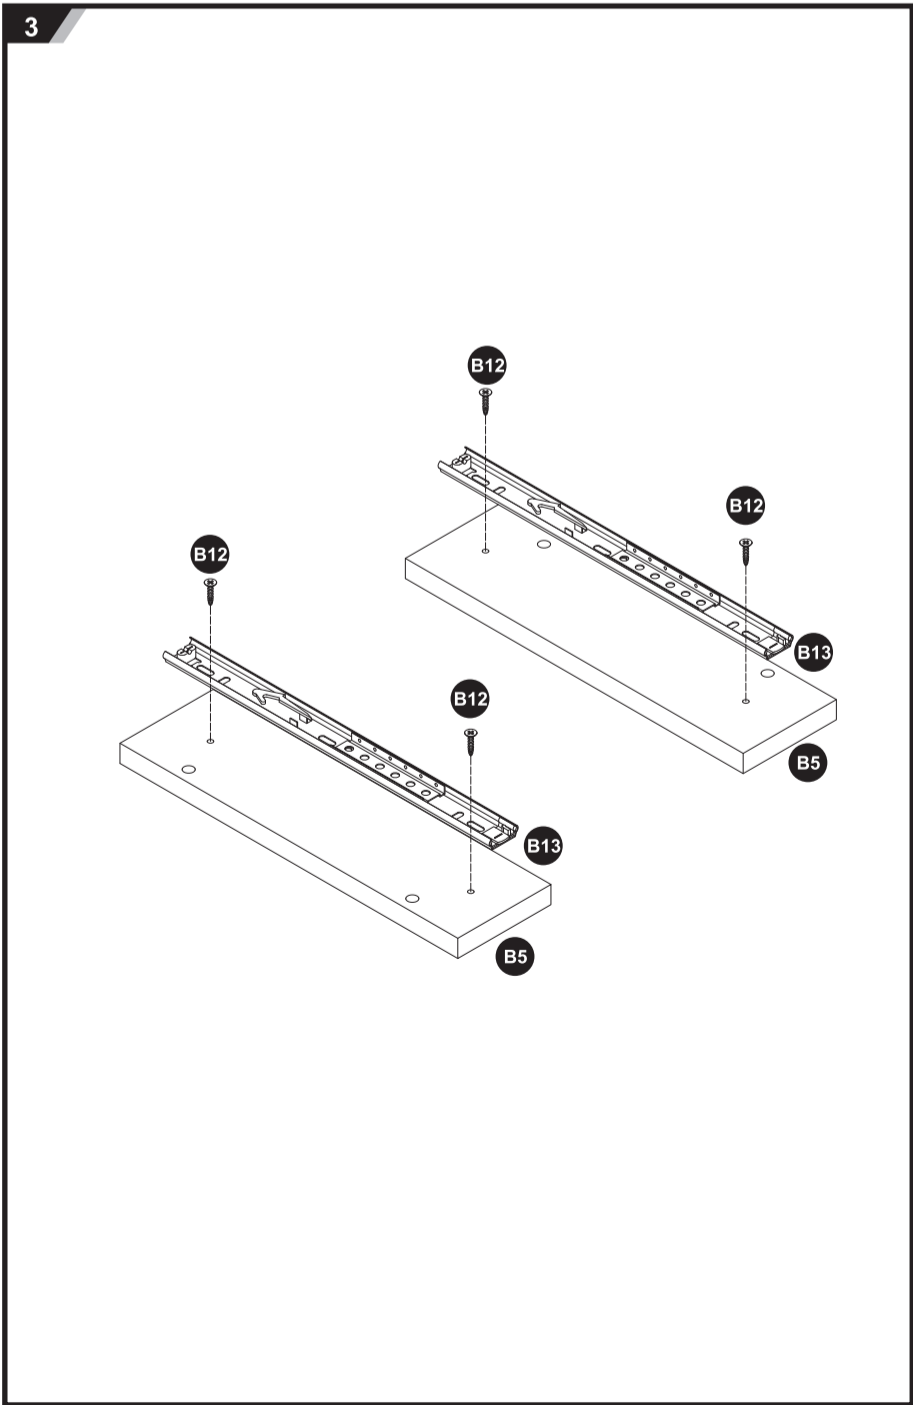

**Recording Studio Desk
w/ Raised Platform & Keyboard Tray**

**P/N 625919
Assembly Guide**

B7 x4 (M6x45)	B8 x8 (M6x30)
B10 x4 (5x50)	B9 x1
B11 x4 (M6)	B12 x10
B13 x2	B14 x4 (M8)

4

5

6

7

8