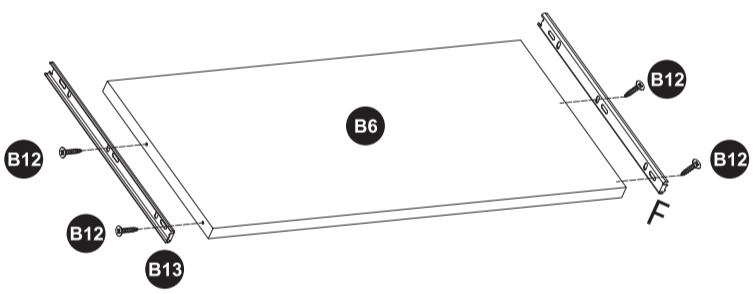

**Recording Studio Desk
w/ Raised Platform & Keyboard Tray**

**P/N 625919
Assembly Guide**

B7 x4 (M6x45)	B8 x8 (M6x30)
B10 x4 (5x50)	B9 x1
B11 x4 (M6)	B12 x10
B13 x2	B14 x4 (M8)

4

5

6

7

8