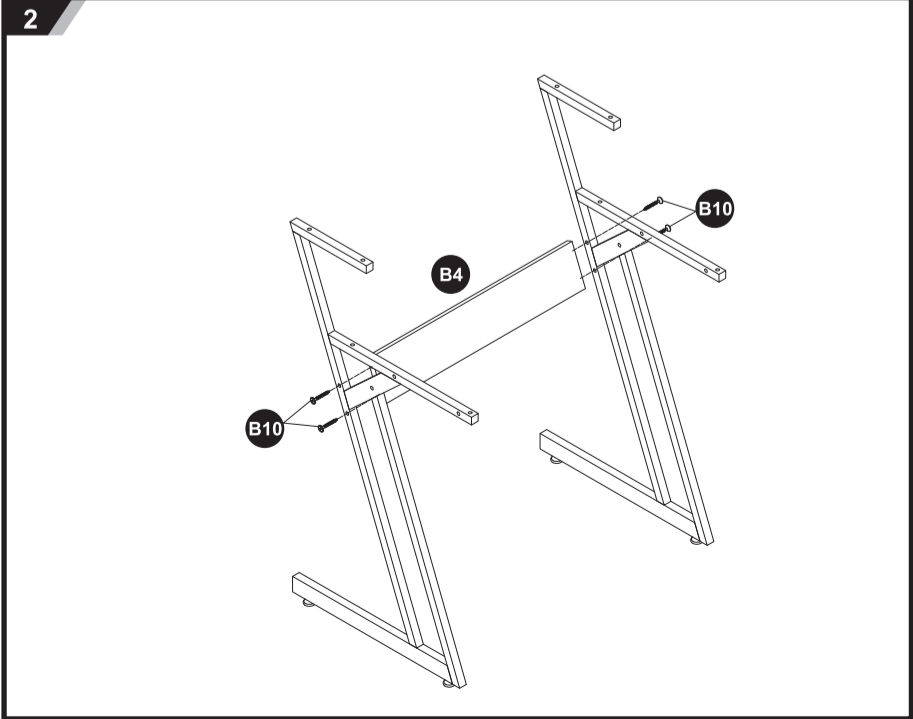

**Recording Studio Desk
w/ Raised Platform & Keyboard Tray**

**P/N 625919
Assembly Guide**

B7 x4 (M6x45)	B8 x8 (M6x30)
B10 x4 (5x50)	B9 x1
B11 x4 (M6)	B12 x10
B13 x2	B14 x4 (M8)

4

5

6

7

8