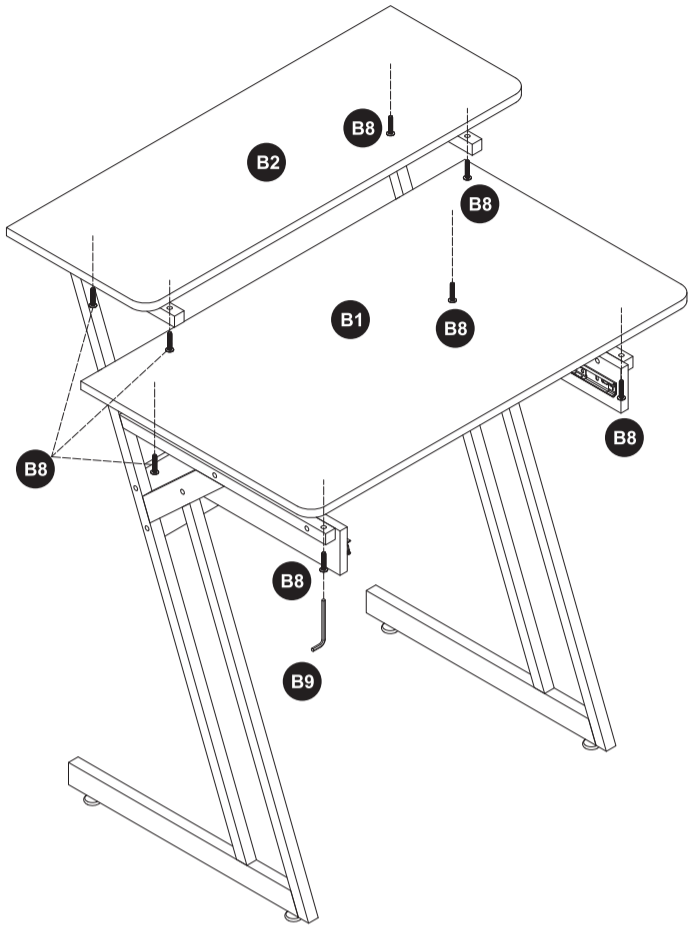

**Recording Studio Desk
w/ Raised Platform & Keyboard Tray**

**P/N 625919
Assembly Guide**

B7 x4 (M6x45)	B8 x8 (M6x30)
B10 x4 (5x50)	B9 x1
B11 x4 (M6)	B12 x10
B13 x2	B14 x4 (M8)

4

5

6

7

8