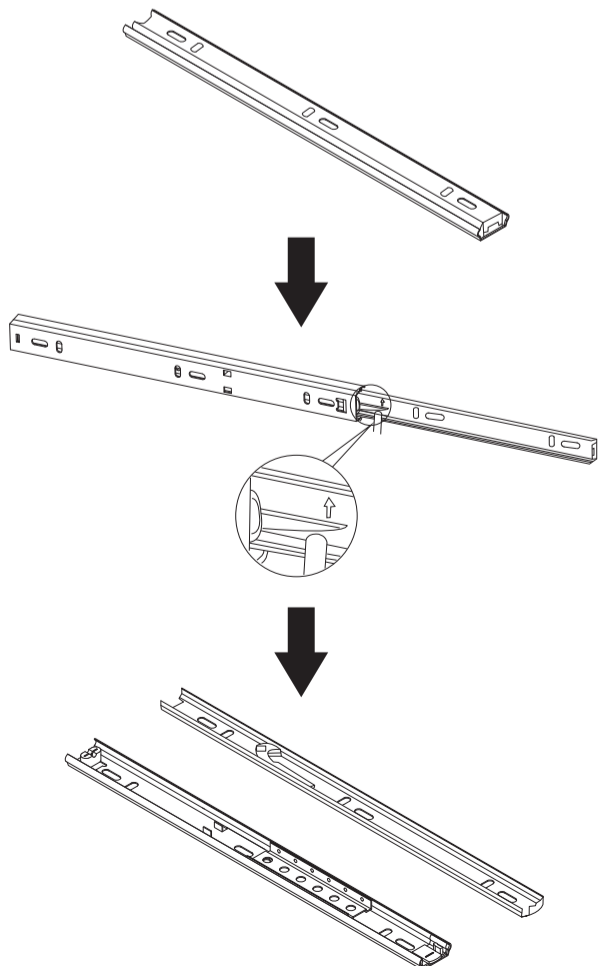

**Recording Studio Desk
w/ Raised Platform & Keyboard Tray**

**P/N 625919
Assembly Guide**

B7 x4 (M6x45)	B8 x8 (M6x30)
B10 x4 (5x50)	B9 x1
B11 x4 (M6)	B12 x10
B13 x2	B14 x4 (M8)

4

5

6

7

8