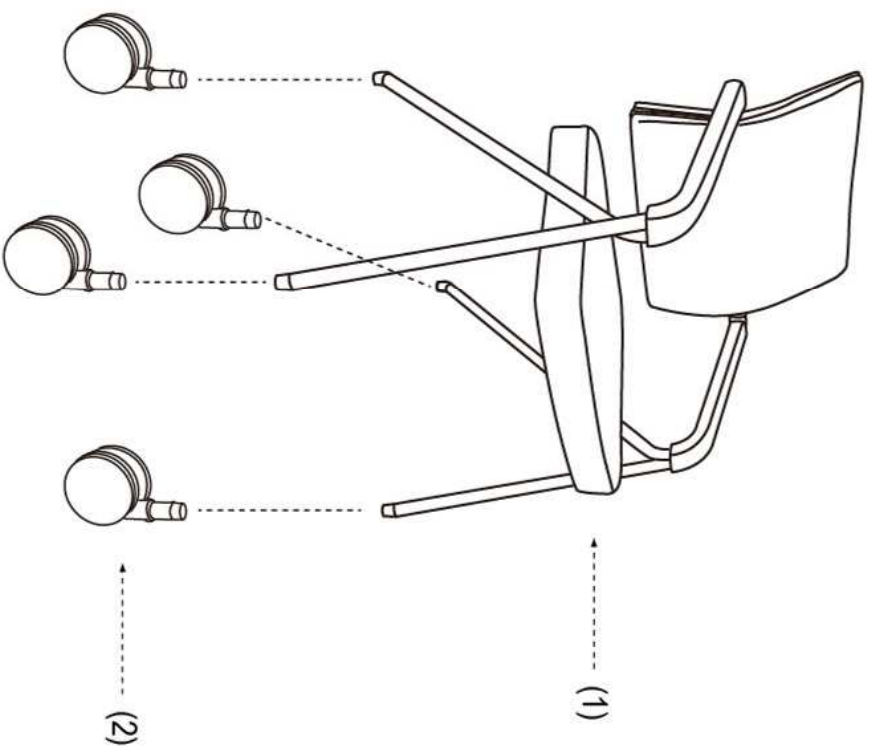

MODEL : B1800

(1)x1

(2)x5

CASTERS

1

Customer Service Hotline: 1-800-593-1888 For further assembly instructions, please visit our website at www.bosschair.com