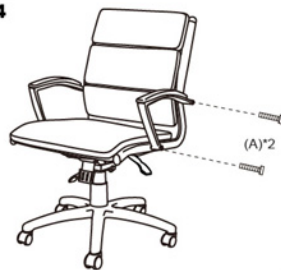

**IMPORTANT NOTICE:
HARDWARE PACKAGE IS ATTACHED
ON THE BOTTOM OF SEAT CUSHION.**

MODEL: B9471 B9476

(1)X1

(2)X5

(4)X1

(3)X1

(5)X1(L)X1(R)

(A)*4

M8*45 Arm Screws

(B)*1

Allen Key

1

2

3

4

Insert and loosely tighten all screws. When assembly is completed, fully tighten all screws before using. This chair is only intended for sitting. Any other use will void the warranty.