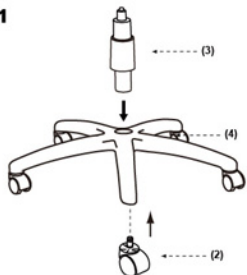

**IMPORTANT NOTICE:
HARDWARE PACKAGE IS ATTACHED
ON THE BOTTOM OF SEAT CUSHION.**

MODEL: B9471 B9476

(1)X1

(2)X5

(4)X1

(3)X1

(5)X1(L)X1(R)

(A)*4

M8*45 Arm Screws

(B)*1

Allen Key

1

2

3

4

Insert and loosely tighten all screws. When assembly is completed, fully tighten all screws before using. This chair is only intended for sitting. Any other use will void the warranty.