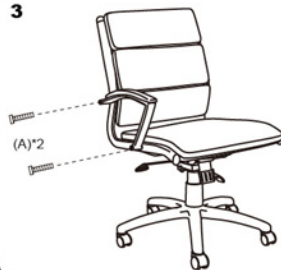

**IMPORTANT NOTICE:
HARDWARE PACKAGE IS ATTACHED
ON THE BOTTOM OF SEAT CUSHION.**

MODEL: B9471 B9476

(1)X1

(2)X5

(4)X1

(3)X1

(5)X1(L)X1(R)

(A)*4

M8*45 Arm Screws

(B)*1

Allen Key

1

2

3

4

Insert and loosely tighten all screws. When assembly is completed, fully tighten all screws before using. This chair is only intended for sitting. Any other use will void the warranty.