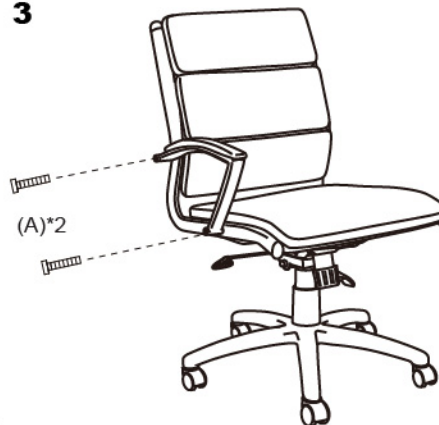

**IMPORTANT NOTICE:  
HARDWARE PACKAGE IS ATTACHED  
ON THE BOTTOM OF SEAT CUSHION.**

MODEL: B9471 B9476

(1)X1

(2)X5

(3)X1

(4)X1

(5)X1(L)X1(R)

(A)\*4

M8\*45 Arm Screws

(B)\*1

Allen Key

1

2

3

4

**Insert and loosely tighten all screws. When assembly is completed, fully tighten all screws before using. This chair is only intended for sitting. Any other use will void the warranty.**