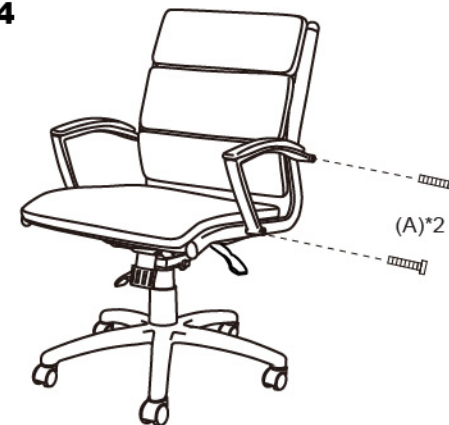

**IMPORTANT NOTICE:  
HARDWARE PACKAGE IS ATTACHED  
ON THE BOTTOM OF SEAT CUSHION.**

MODEL: B9471 B9476

(1)X1

(2)X5

(3)X1

(4)X1

(5)X1(L)X1(R)

(A)\*4

M8\*45 Arm Screws

(B)\*1

Allen Key

1

2

3

4

**Insert and loosely tighten all screws. When assembly is completed, fully tighten all screws before using. This chair is only intended for sitting. Any other use will void the warranty.**