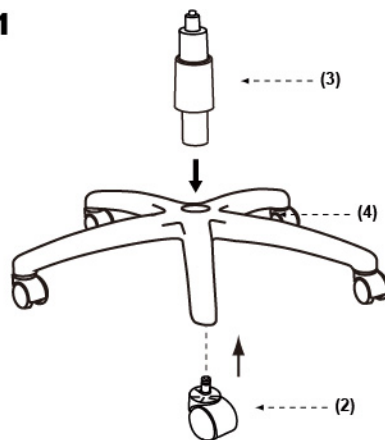

**IMPORTANT NOTICE:
HARDWARE PACKAGE IS ATTACHED
ON THE BOTTOM OF SEAT CUSHION.**

MODEL: B9471 B9476

(1)X1

(2)X5

(3)X1

(4)X1

(5)X1(L)X1(R)

(A)*4

M8*45 Arm Screws

(B)*1

Allen Key

1

2

3

4

Insert and loosely tighten all screws. When assembly is completed, fully tighten all screws before using. This chair is only intended for sitting. Any other use will void the warranty.