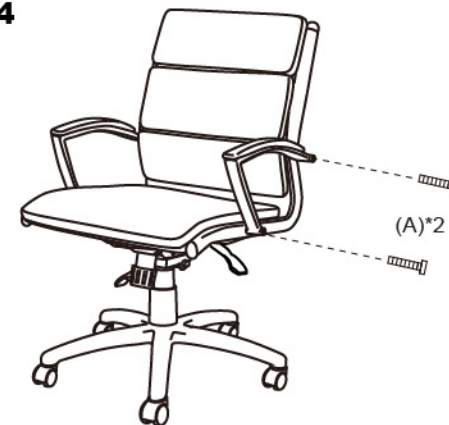

**IMPORTANT NOTICE:
HARDWARE PACKAGE IS ATTACHED
ON THE BOTTOM OF SEAT CUSHION.**

MODEL: B9471 B9476

(1)X1

(2)X5

(3)X1

(4)X1

(5)X1(L)X1(R)

(A)*4

M8*45 Arm Screws

(B)*1

Allen Key

1

2

3

4

Insert and loosely tighten all screws. When assembly is completed, fully tighten all screws before using. This chair is only intended for sitting. Any other use will void the warranty.