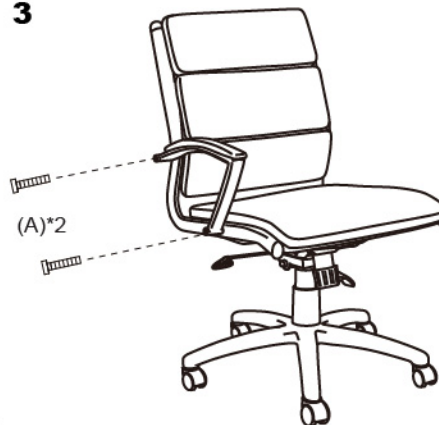

**IMPORTANT NOTICE:
HARDWARE PACKAGE IS ATTACHED
ON THE BOTTOM OF SEAT CUSHION.**

MODEL: B9471 B9476

(1)X1

(2)X5

(3)X1

(4)X1

(5)X1(L)X1(R)

(A)*4

M8*45 Arm Screws

(B)*1

Allen Key

1

2

3

4

Insert and loosely tighten all screws. When assembly is completed, fully tighten all screws before using. This chair is only intended for sitting. Any other use will void the warranty.