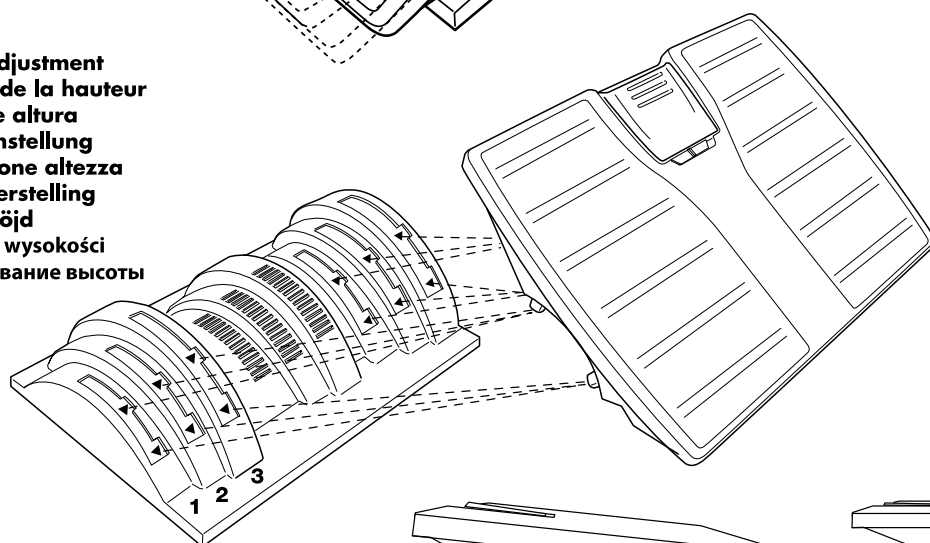

Fellowes 1789 Norwood Avenue Itasca, Illinois 60143-1095 630-893-1600

<http://www.fellowes.com>

Australia Benelux Canada France Germany Italy Japan Korea Poland Singapore United Kingdom

© 2004 Fellowes, Inc. Part No. 861992

C & A Marketing Corp. 630-279-3100
Job Number: FEL-2004-B98
Client: Fellowes
Project: 80322 Footrest Instructions
Date: 07/12/04
Product: 80322 Footrest
File Name: 80322_FootRest071204.9L.ai