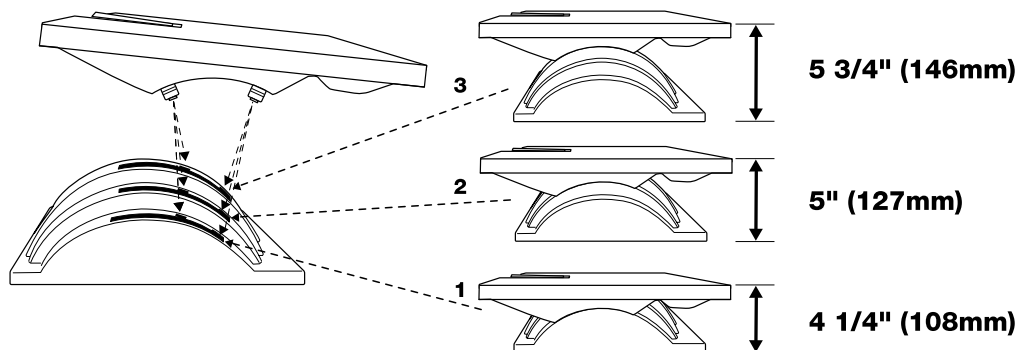

Fellowes 1789 Norwood Avenue Itasca, Illinois 60143-1095 630-893-1600

<http://www.fellowes.com>

Australia Benelux Canada France Germany Italy Japan Korea Poland Singapore United Kingdom

© 2004 Fellowes, Inc. Part No. 861992

C & A Marketing Corp. 630-279-3100
Job Number: FEL-2004-B98
Client: Fellowes
Project: 80322 Footrest Instructions
Date: 07/12/04
Product: 80322 Footrest
File Name: 80322_FootRest071204.9L.ai