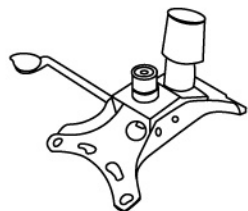

Please unscrew all hardware from cushion before assembly.

Por favor de destornillar todos los tornillos del cojín antes de ensamblar la silla.

MODEL: B8376/B8386/B8901/B8906/B8911/B8912/HS1080 Series

(1)x1

Back & Seat W/ ARMS

(2)x1

Mechanism

(3)x1

Gas Lift W/ Cover

(4)x1

5-Star Base

(A)*4PCS

M8*22 MECHANISM SCREW

(B)*4PCS

M6*30 BACK BAR SCREWS

(C)*4PCS

ARM CAP

(D)*1PC

ALLEN KEY

Note: Please tighten all arm screws using allen key before step 6