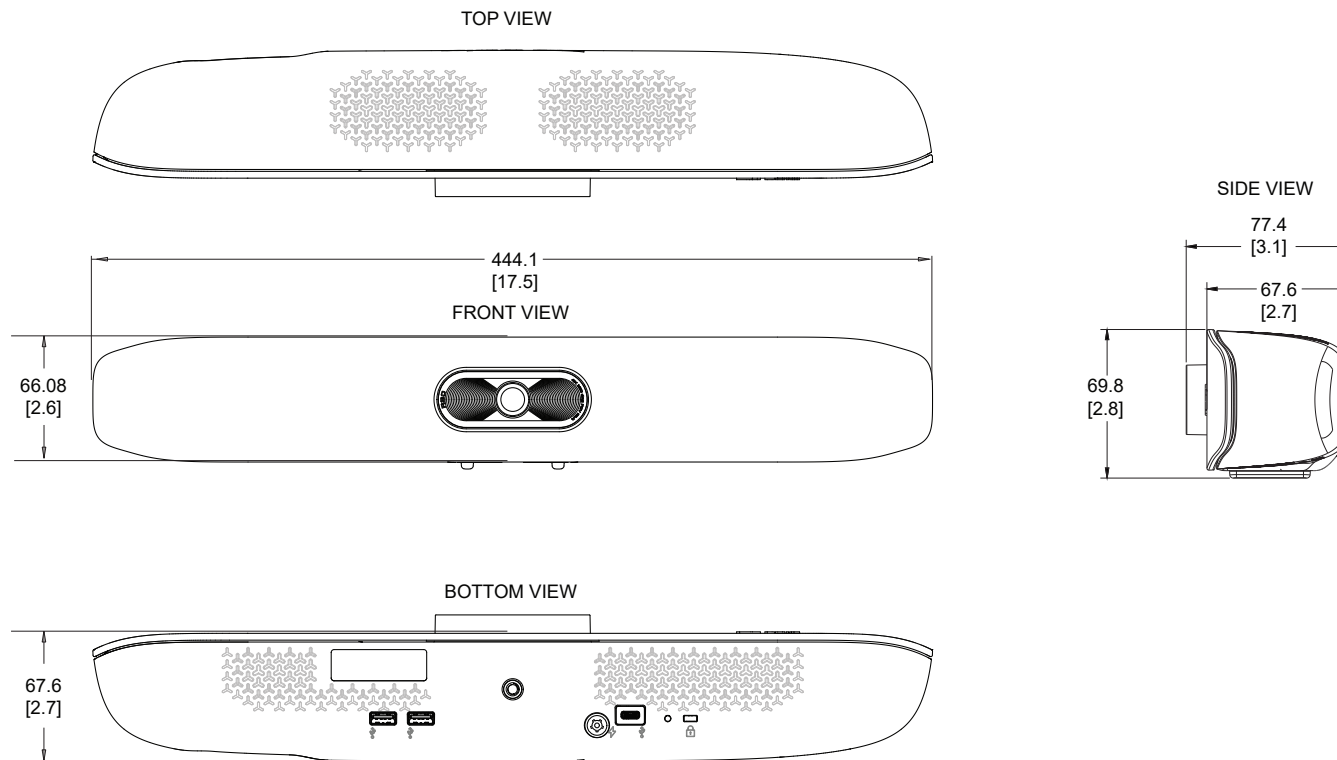

POLY STUDIO R30

All dimensions are mm and [inches].

© 2023 Poly. All trademarks are the property of their respective owners.

POLY STUDIO R30 WITH DISPLAY CLAMP

POLY STUDIO R30 WITH WALL MOUNT

All dimensions are mm and [inches].