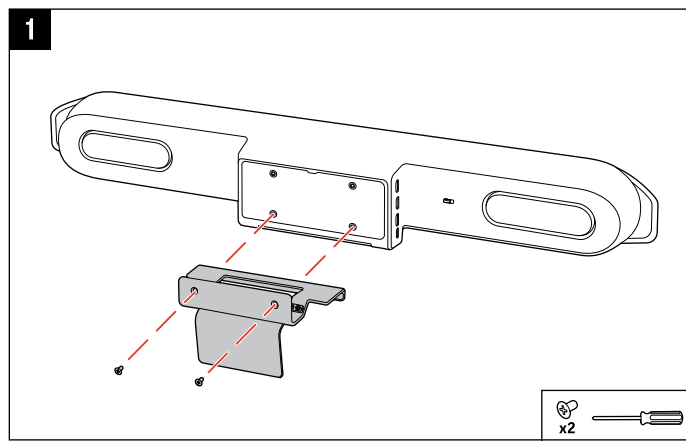

POLY STUDIO X52

↓ poly.com/lens

🔧

📦

(2) M4 x 8 mm

HDMI 2 m (6.6 ft)*

4.6 m (15 ft)*

Poly Studio X52*

S/N XXXXXXXXXXXXX

*Not supplied in the Studio X52 Display Clamp Accessory Kit
ar لا يتوفر المنتج مع ar Studio X52 Display Clamp Accessory Kit
he לא מסופק בערכת אביזרי מדרק התצוגה he Studio X52
id *Tidak disediakan dalam Kit Aksesori Klem Layar Studio X52
ja *Studio X52 ディスプレイ クランプ アクセサリー キットには付属していません。
ko *Studio X52 디스플레이 클램프 액세서리 키트에 제공되지 않음
ku *Nabein nekravê X52 he ketî ko herseste yarîde derkekanî gîrêyê xafêyî stûdîyê "ku"
ru * Не входит в комплект фиксаторов для дисплея Studio X52
sr *Nije podržano u kompletu opreme za Studio X52 Display Clamp
tr *Studio X52 Ekran Keleççesi Aksesuar Kiti ile birlikte verilmez
zh-cn * 不包含在 Studio X52 显示屏安装夹附件套件中
zh-tw * 未隨附於 Studio X52 顯示器夾鉗配件套件

5

HDMI

HDMI

HDMI

USB-C

RJ11

(2) USB-A

RJ45

AC

— Cable included ar الكبل مضمن he כולל כבל id Kabel sudah termasuk ja 케이블 포함 ko 케이블 포함 ku كیتێل لهگه‌ئێدایه ru Кабель входит в комплект sr Kabl je priložen tr Kablo dahildir zh-cn 随附线缆 zh-tw 隨附纜線

support.hp.com/poly

Poly Studio X52

Frequency and transmit power for radio-enabled products only:
Frequency Range 2.412GHz - 2.462GHz
Maximum Transmit Power 19.41 dBm e.i.r.p
5.180GHz - 5.725GHz 20.19 dBm e.i.r.p

© 2023 Poly. All trademarks are the property of their respective owners.

1725-87989-023A 09.23
RMN P033; RMN P033NR