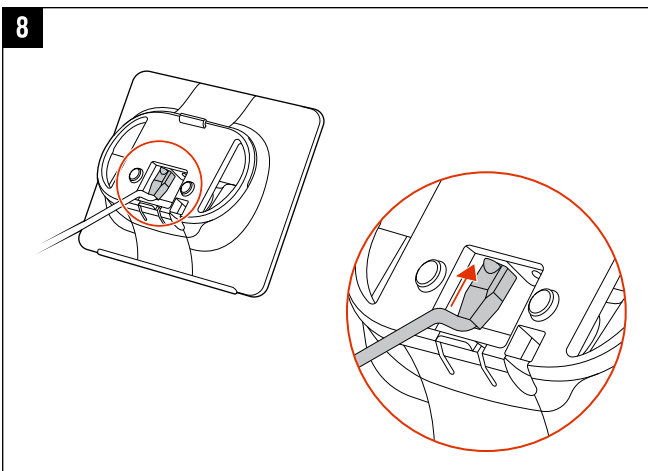

(4) M3 x 12 mm

L-Key Hex*

Network Cable

*Supplied with TC10

MOUNTING OPTIONS

recommended ADA
height 106.68 cm (42 in.)

1

10 mm (.39 in.)

<2.5 mm (.1 in.)

33.3 mm (1.3 in.)

66.6 mm (2.6 in.)

2

(4) M3 x 12 mm

3

 support.hp.com/poly

Poly TC10 