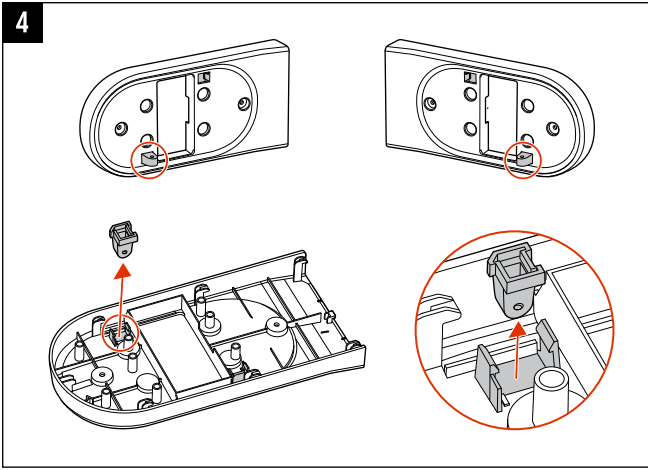

(4) M3 x 12 mm

L-Key Hex*

Network Cable

*Supplied with TC10

MOUNTING OPTIONS

recommended ADA
height 106.68 cm (42 in.)

1

10 mm (.39 in.)

<2.5 mm (.1 in.)

33.3 mm (1.3 in.)

66.6 mm (2.6 in.)

2

(4) M3 x 12 mm

3

 support.hp.com/poly

Poly TC10 