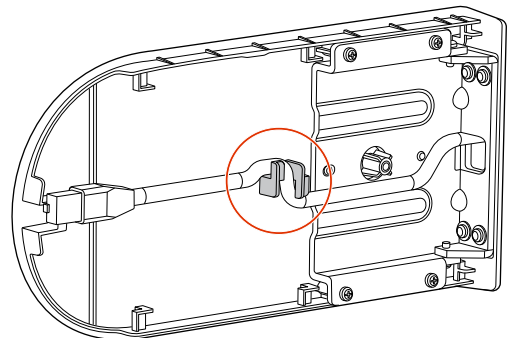

(4) M3 x 12 mm

L-Key Hex*

Network Cable

*Supplied with TC10

MOUNTING OPTIONS

recommended ADA
height 106.68 cm (42 in.)

1

10 mm (.39 in.)

<2.5 mm (.1 in.)

33.3 mm (1.3 in.)

66.6 mm (2.6 in.)

2

(4) M3 x 12 mm

3

 support.hp.com/poly

Poly TC10 