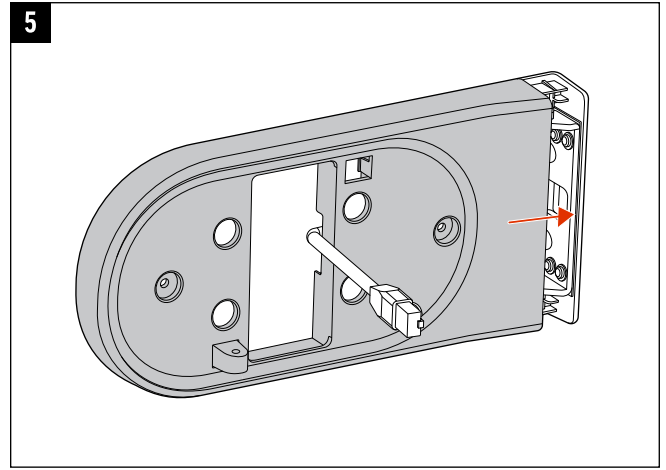

(4) M3 x 12 mm

L-Key Hex*

Network Cable

*Supplied with TC10

MOUNTING OPTIONS

recommended ADA
height 106.68 cm (42 in.)

1

10 mm (.39 in.)

<2.5 mm (.1 in.)

33.3 mm (1.3 in.)

66.6 mm (2.6 in.)

2

(4) M3 x 12 mm

3

 support.hp.com/poly

Poly TC10 