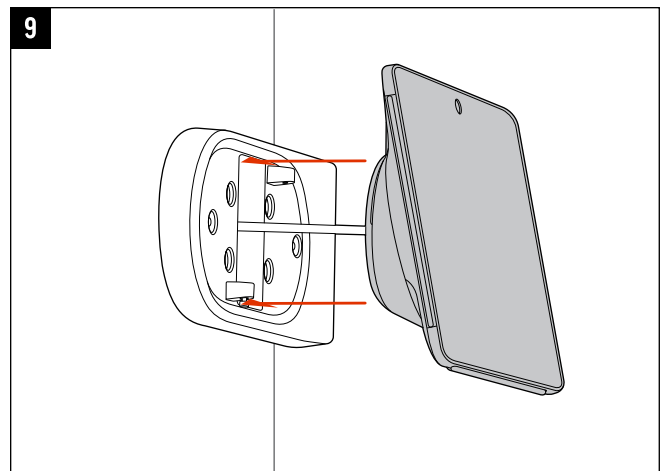

(4) M3 x 12 mm

L-Key Hex*

Network Cable

*Supplied with TC10

MOUNTING OPTIONS

recommended ADA
height 106.68 cm (42 in.)

1

10 mm (.39 in.)

<2.5 mm (.1 in.)

33.3 mm (1.3 in.)

66.6 mm (2.6 in.)

2

(4) M3 x 12 mm

3

 support.hp.com/poly

Poly TC10 