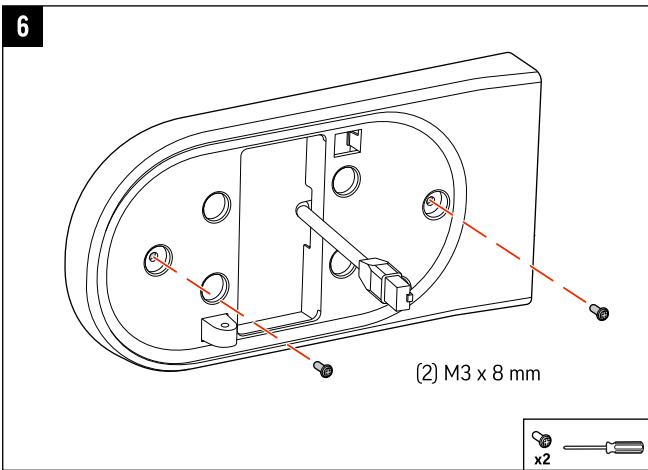

(4) M3 x 12 mm

L-Key Hex*

Network Cable

*Supplied with TC10

MOUNTING OPTIONS

recommended ADA
height 106.68 cm (42 in.)

1

10 mm (.39 in.)

<2.5 mm (.1 in.)

33.3 mm (1.3 in.)

66.6 mm (2.6 in.)

2

(4) M3 x 12 mm

3

 support.hp.com/poly

Poly TC10 