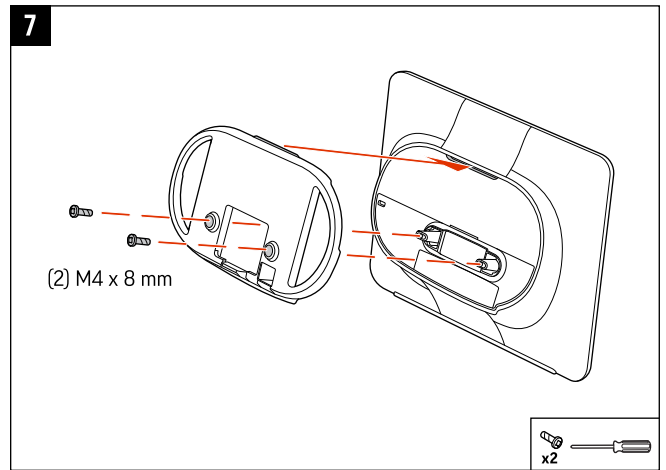

(4) M3 x 12 mm

L-Key Hex*

Network Cable

*Supplied with TC10

MOUNTING OPTIONS

recommended ADA
height 106.68 cm (42 in.)

1

10 mm (.39 in.)

<2.5 mm (.1 in.)

33.3 mm (1.3 in.)

66.6 mm (2.6 in.)

2

(4) M3 x 12 mm

3

 support.hp.com/poly

Poly TC10 