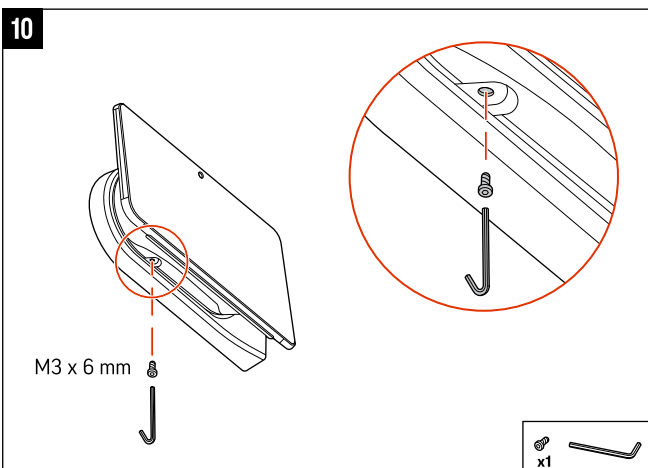

(4) M3 x 12 mm

L-Key Hex*

Network Cable

*Supplied with TC10

MOUNTING OPTIONS

recommended ADA
height 106.68 cm (42 in.)

1

10 mm (.39 in.)

<2.5 mm (.1 in.)

33.3 mm (1.3 in.)

66.6 mm (2.6 in.)

2

(4) M3 x 12 mm

3

 support.hp.com/poly

Poly TC10 