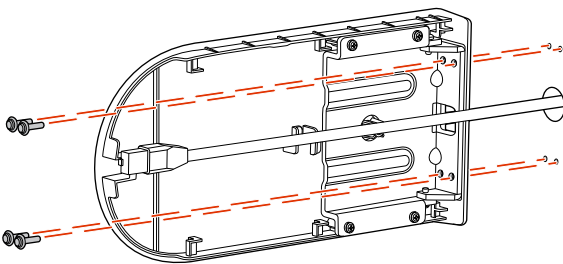

(4) M3 x 12 mm

L-Key Hex*

Network Cable

*Supplied with TC10

MOUNTING OPTIONS

recommended ADA
height 106.68 cm (42 in.)

1

10 mm (.39 in.)

<2.5 mm (.1 in.)

33.3 mm (1.3 in.)

66.6 mm (2.6 in.)

2

(4) M3 x 12 mm

3

 support.hp.com/poly

Poly TC10 