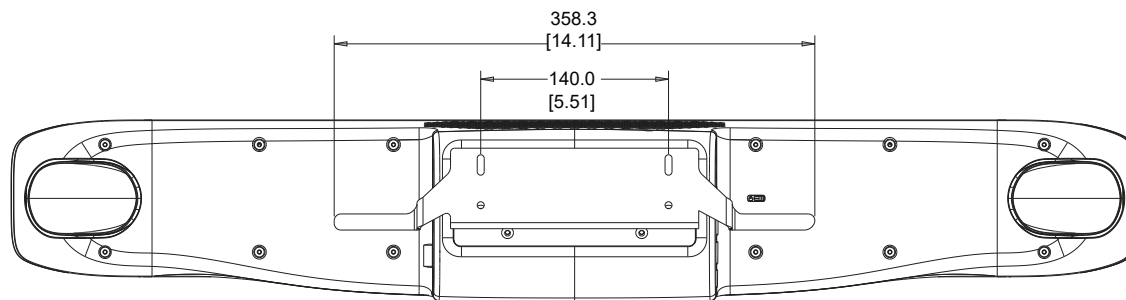

POLY STUDIO X70/X72/V72

All dimensions are mm and [inches].

© 2024 HP Development Company, L.P.. All trademarks are the property of their respective owners.

POLY STUDIO X70/X72/V72 STAND

POLY STUDIO X70/X72/V72 WALL MOUNT

FRONT VIEW

TOP VIEW

BACK VIEW

All dimensions are mm and [inches].

© 2022 Poly. All trademarks are the property of their respective owners.

POLY STUDIO X70/X72/V72 DISPLAY MOUNT - ABOVE DISPLAY

All dimensions are mm and [inches].