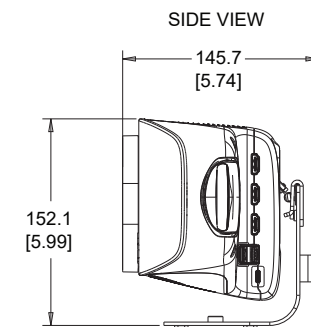

POLY STUDIO X70/X72/V72

All dimensions are mm and [inches].

© 2024 HP Development Company, L.P.. All trademarks are the property of their respective owners.

POLY STUDIO X70/X72/V72 STAND

POLY STUDIO X70/X72/V72 WALL MOUNT

FRONT VIEW

TOP VIEW

BACK VIEW

All dimensions are mm and [inches].

© 2022 Poly. All trademarks are the property of their respective owners.

POLY STUDIO X70/X72/V72 DISPLAY MOUNT - ABOVE DISPLAY

All dimensions are mm and [inches].