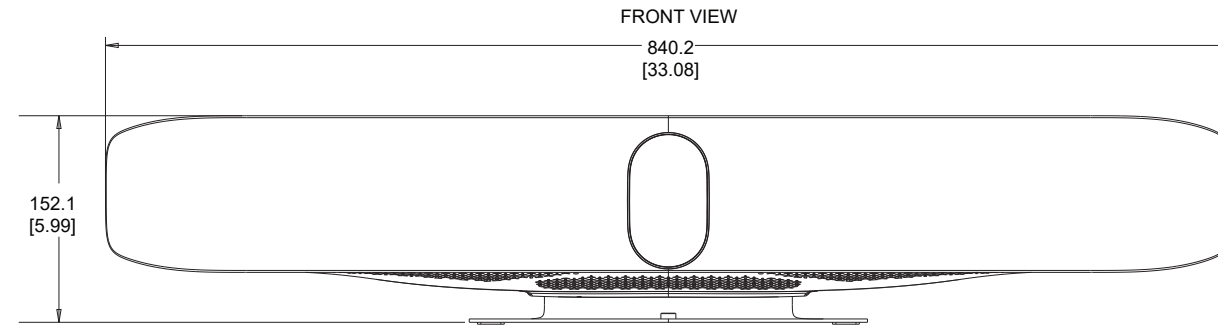

POLY STUDIO X70/X72/V72

All dimensions are mm and [inches].

© 2024 HP Development Company, L.P.. All trademarks are the property of their respective owners.

POLY STUDIO X70/X72/V72 STAND

POLY STUDIO X70/X72/V72 WALL MOUNT

FRONT VIEW

TOP VIEW

BACK VIEW

All dimensions are mm and [inches].

© 2022 Poly. All trademarks are the property of their respective owners.

POLY STUDIO X70/X72/V72 DISPLAY MOUNT - ABOVE DISPLAY

All dimensions are mm and [inches].