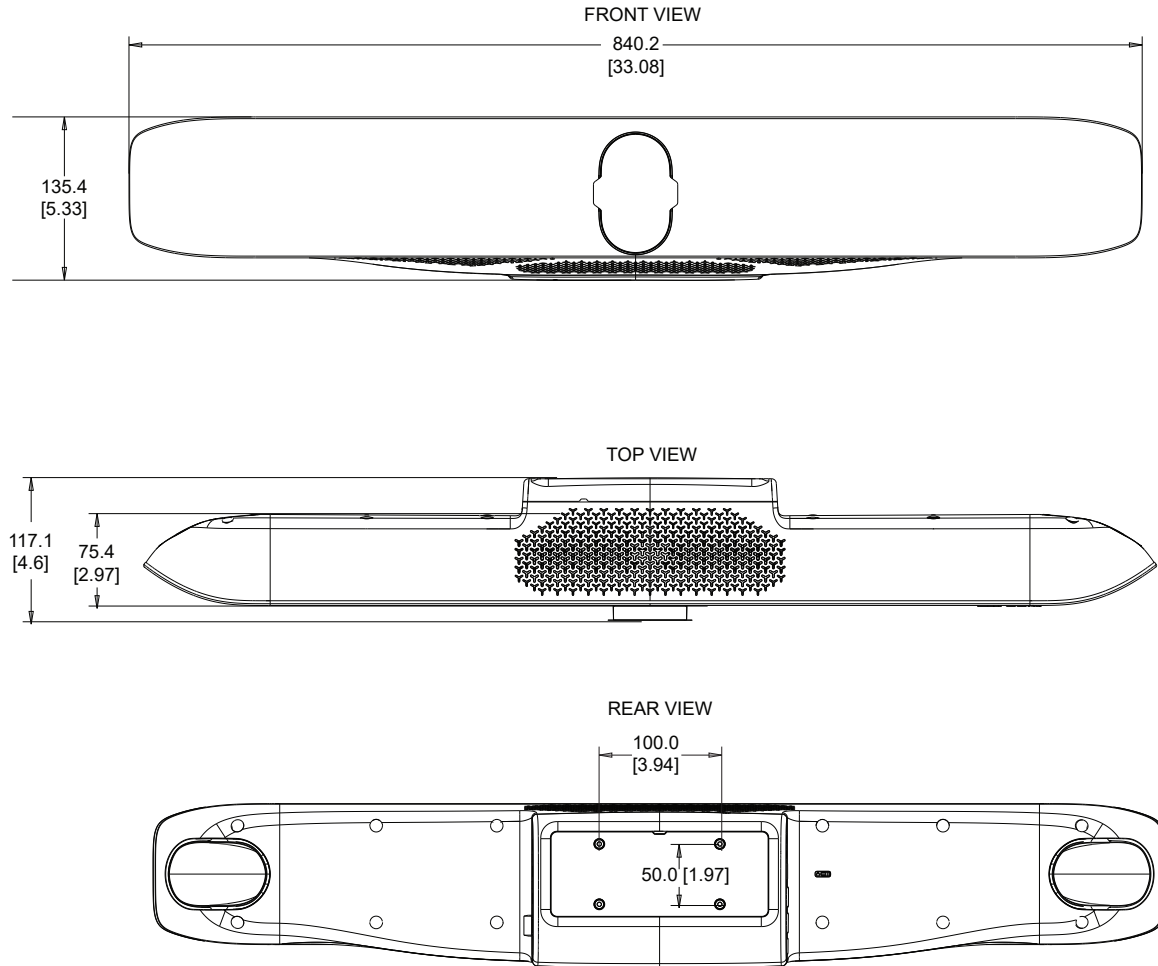

POLY STUDIO X70/X72/V72

All dimensions are mm and [inches].

© 2024 HP Development Company, L.P.. All trademarks are the property of their respective owners.

POLY STUDIO X70/X72/V72 STAND

POLY STUDIO X70/X72/V72 WALL MOUNT

FRONT VIEW

TOP VIEW

BACK VIEW

All dimensions are mm and [inches].

© 2022 Poly. All trademarks are the property of their respective owners.

POLY STUDIO X70/X72/V72 DISPLAY MOUNT - ABOVE DISPLAY

All dimensions are mm and [inches].