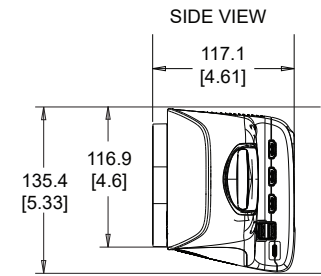

POLY STUDIO X70/X72/V72

All dimensions are mm and [inches].

© 2024 HP Development Company, L.P.. All trademarks are the property of their respective owners.

POLY STUDIO X70/X72/V72 STAND

POLY STUDIO X70/X72/V72 WALL MOUNT

FRONT VIEW

TOP VIEW

BACK VIEW

All dimensions are mm and [inches].

© 2022 Poly. All trademarks are the property of their respective owners.

POLY STUDIO X70/X72/V72 DISPLAY MOUNT - ABOVE DISPLAY

All dimensions are mm and [inches].