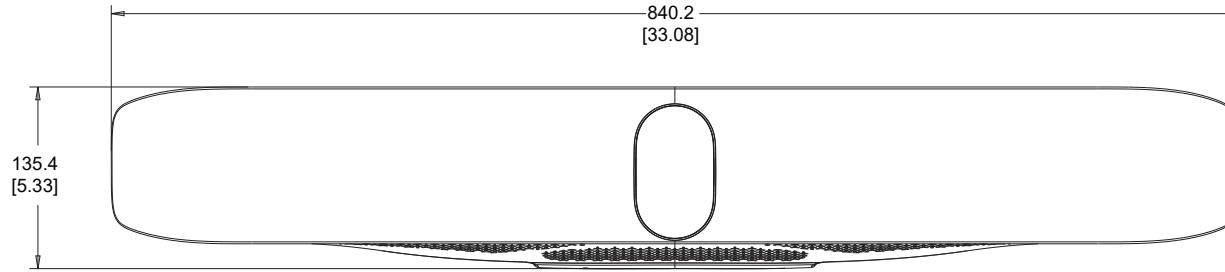

POLY STUDIO X70/X72/V72

All dimensions are mm and [inches].

© 2024 HP Development Company, L.P.. All trademarks are the property of their respective owners.

POLY STUDIO X70/X72/V72 STAND

POLY STUDIO X70/X72/V72 WALL MOUNT

FRONT VIEW

TOP VIEW

BACK VIEW

All dimensions are mm and [inches].

© 2022 Poly. All trademarks are the property of their respective owners.

POLY STUDIO X70/X72/V72 DISPLAY MOUNT - ABOVE DISPLAY

All dimensions are mm and [inches].