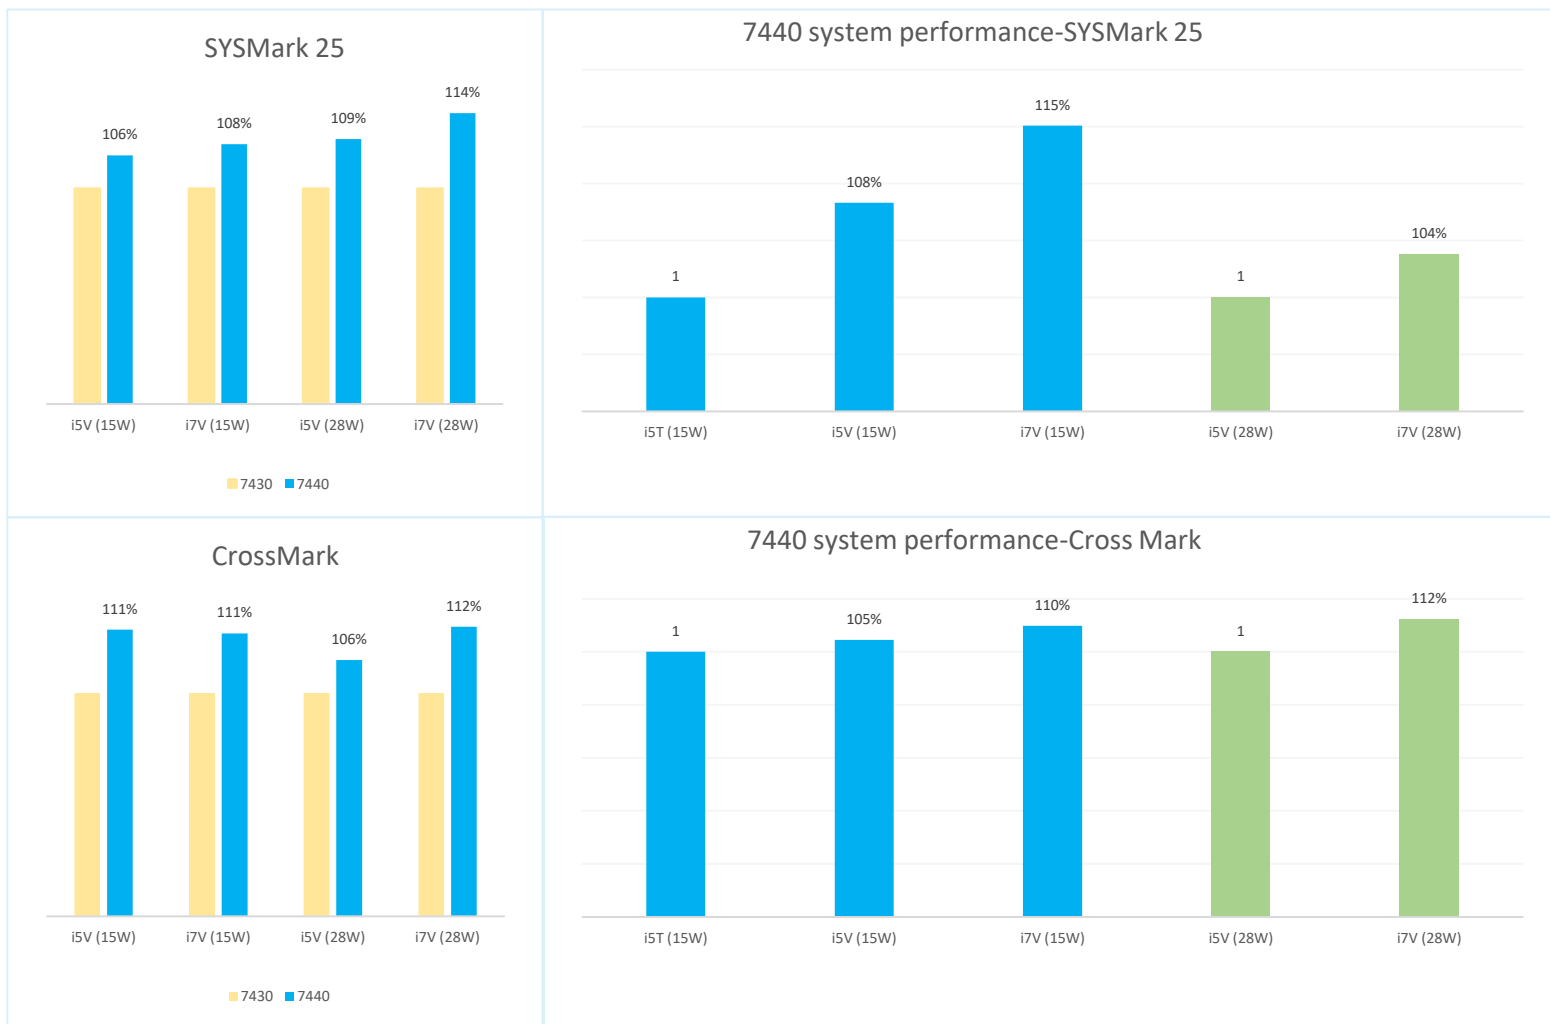

Latitude 7440: Performance under commercial scenarios: SYSmark 25, CrossMark

- SYSmark 25 is industry standard benchmark for measuring system performance when using commercial software (Microsoft Office, Adobe Acrobat, Photoshop, ... etc.).
- CrossMark is a new cross-OS benchmark that allow user to measure and compare system performance across Windows, iOS, and MacOS (support for other Operating Systems will be added in the future).
- Latitude 7440 Intra generation performance scale from low to high end SKUs accordingly.

Restricted - Confidential