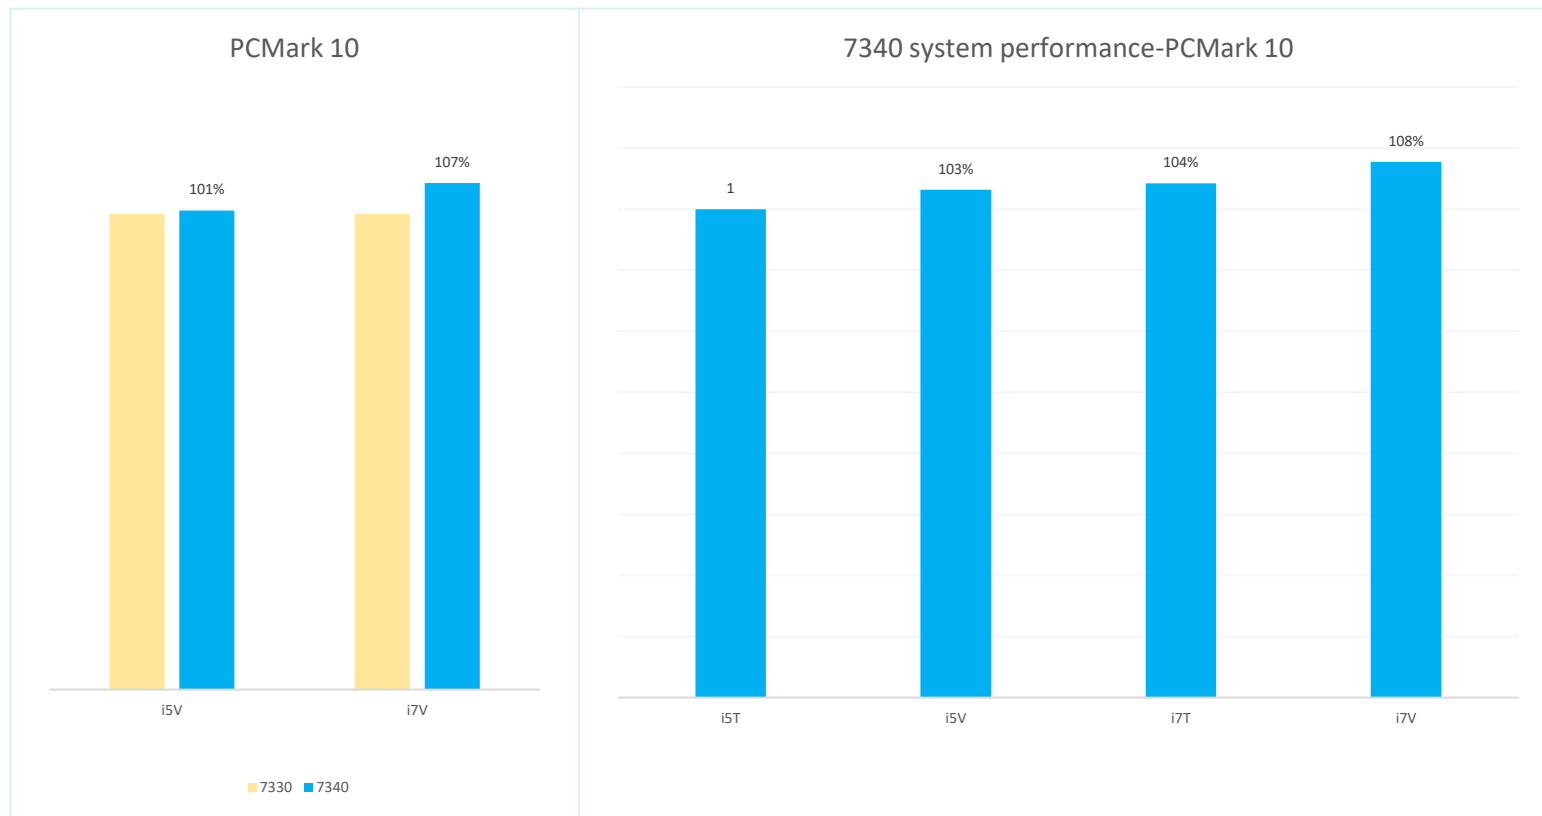

Latitude 7340: Performance under consumer scenarios: PCMark 10

- PCMark 10 is a popular benchmark for measuring system performance under consumer scenarios (Essential, Productivity, Content Creation).
- Latitude 7340 Intra generation performance scale from low to high end SKUs accordingly.