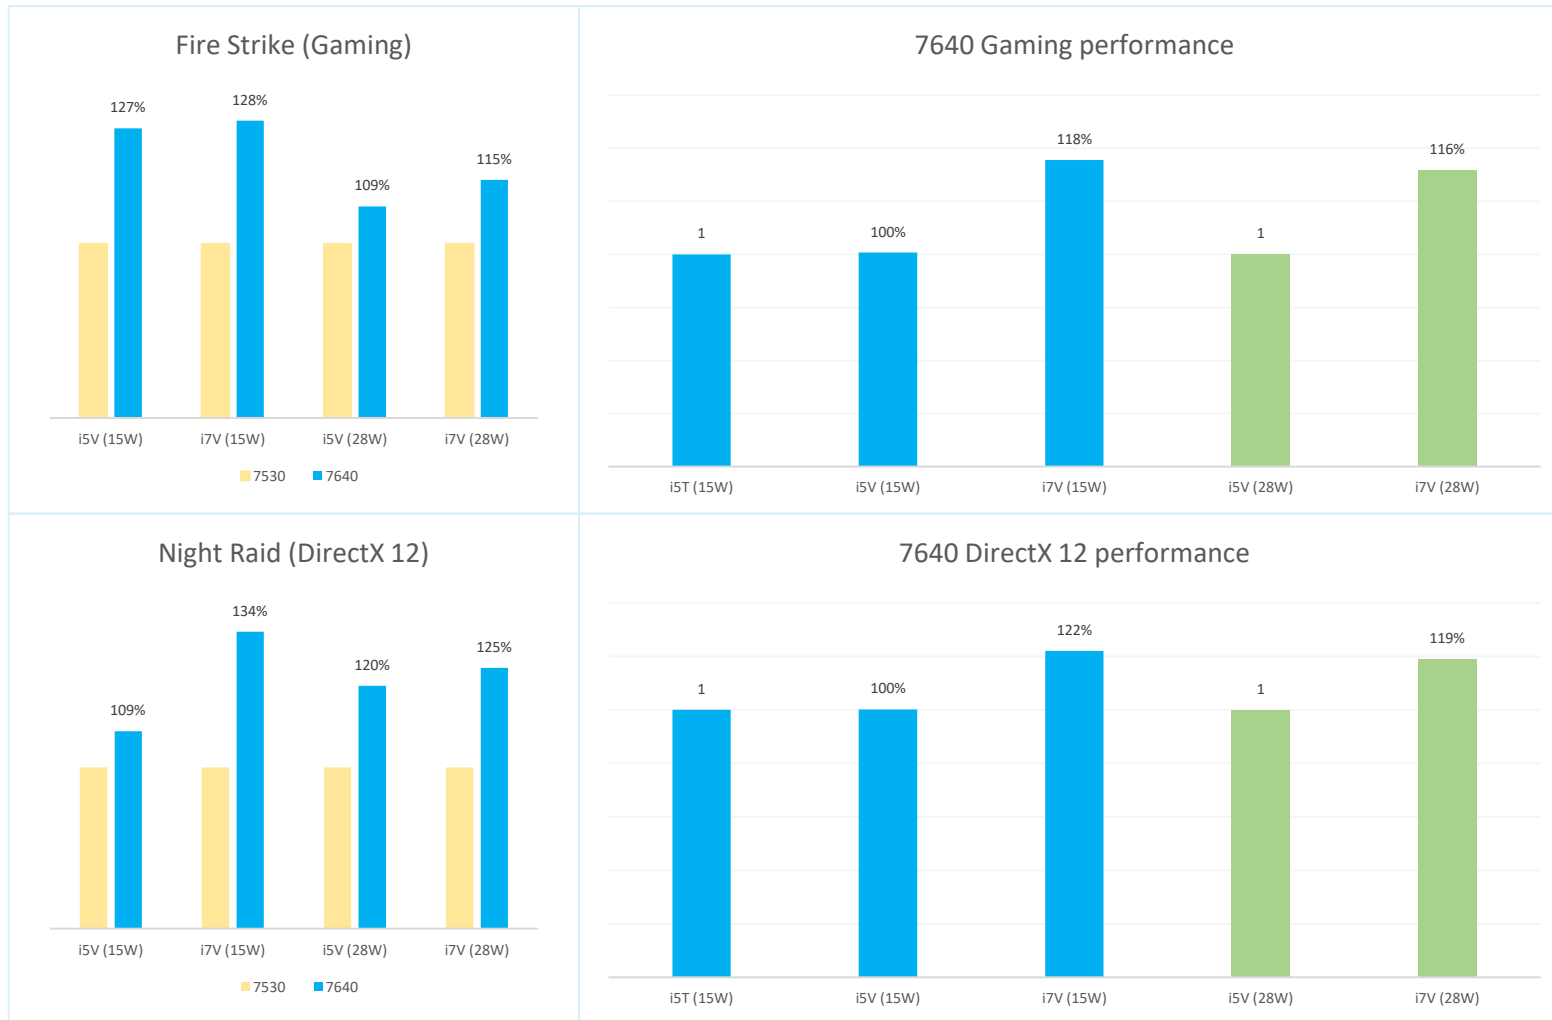

Latitude 7640: Graphics Performance: 3DMark

- 3DMark is a widely recognized standard for graphics performance:
  - Fire Strike is a showcase DirectX 11 benchmark for modern gaming PCs.
  - Night Raid is a DirectX 12 benchmark for mobile computing devices with integrated graphics.
- Latitude 7640 Intra generation performance scale from low to high end SKUs accordingly.

Restricted - Confidential