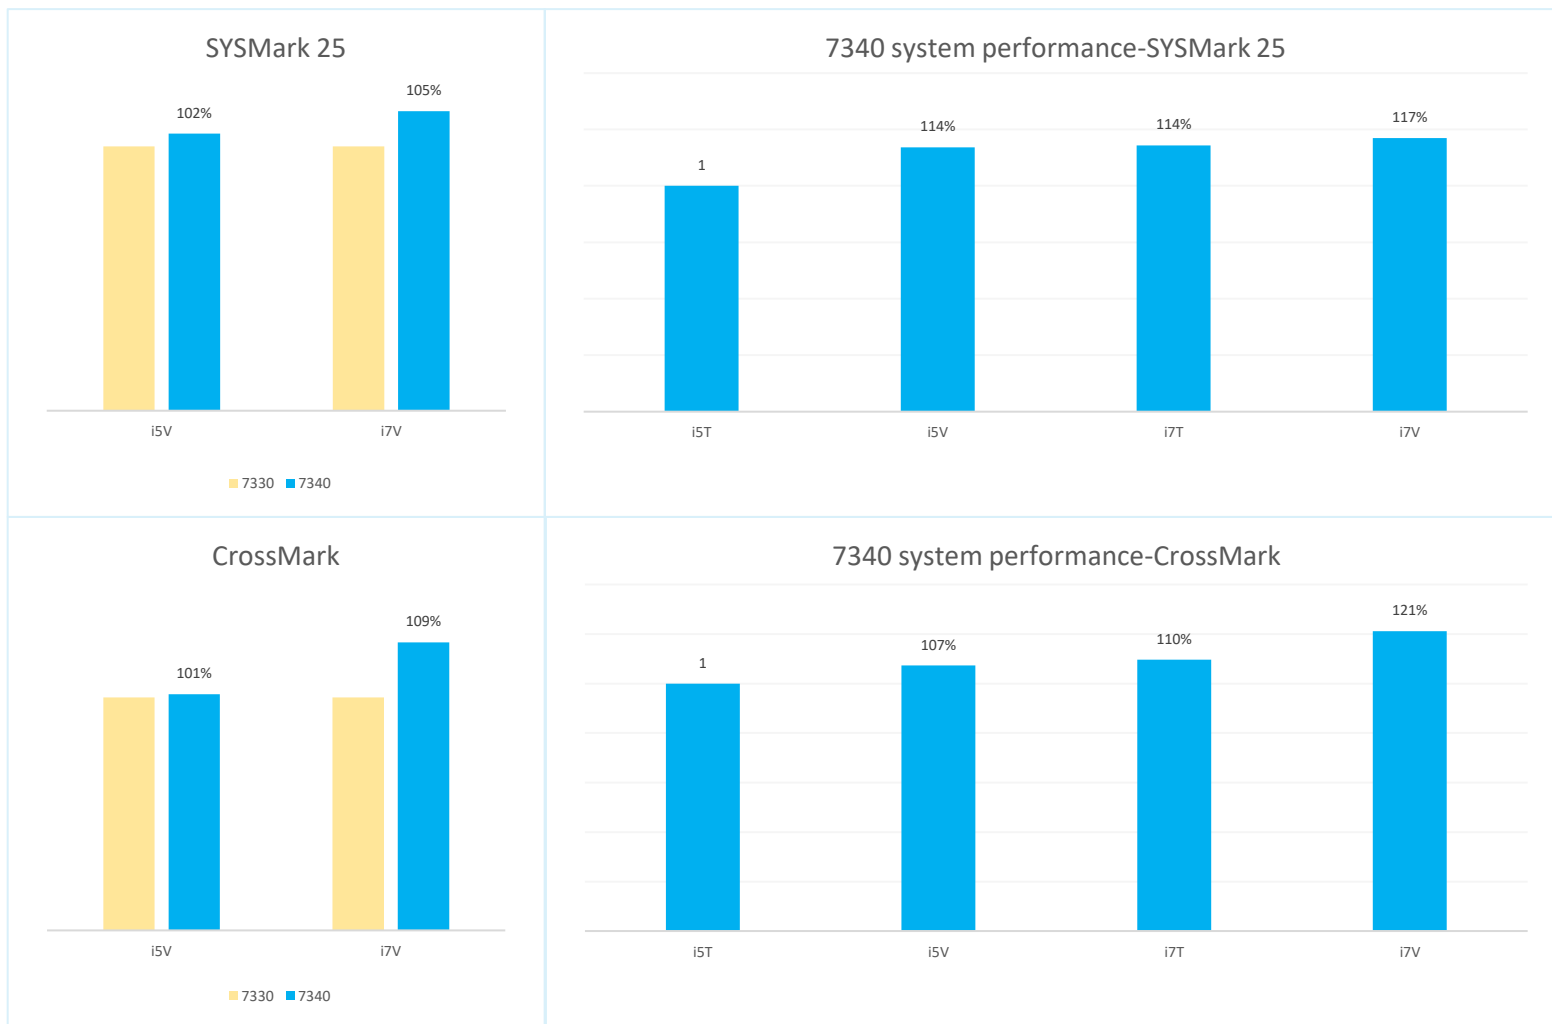

Latitude 7340: Performance under commercial scenarios: SYSmark 25, CrossMark

- SYSmark 25 is industry standard benchmark for measuring system performance when using commercial software (Microsoft Office, Adobe Acrobat, Photoshop, ... etc.).
- CrossMark is a new cross-OS benchmark that allow user to measure and compare system performance across Windows, iOS, and MacOS (support for other Operating Systems will be added in the future).
- Latitude 7340 Intra generation performance scale from low to high end SKUs accordingly.

Restricted - Confidential