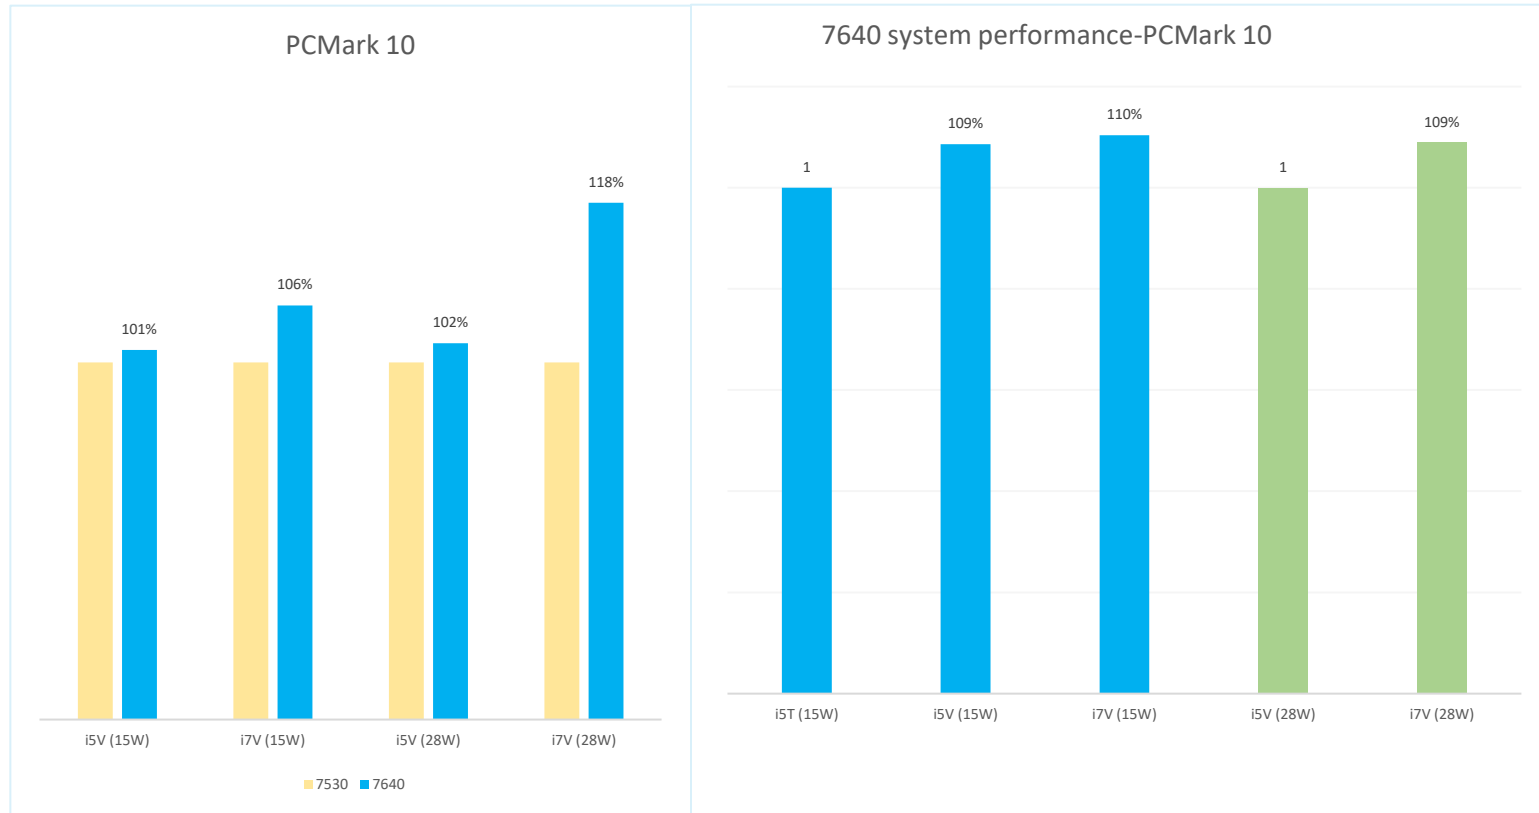

Latitude 7640: Performance under consumer scenarios: PCMark 10

- PCMark 10 is a popular benchmark for measuring system performance under consumer scenarios (Essential, Productivity, Content Creation).
- Latitude 7640 Intra generation performance scale from low to high end SKUs accordingly.