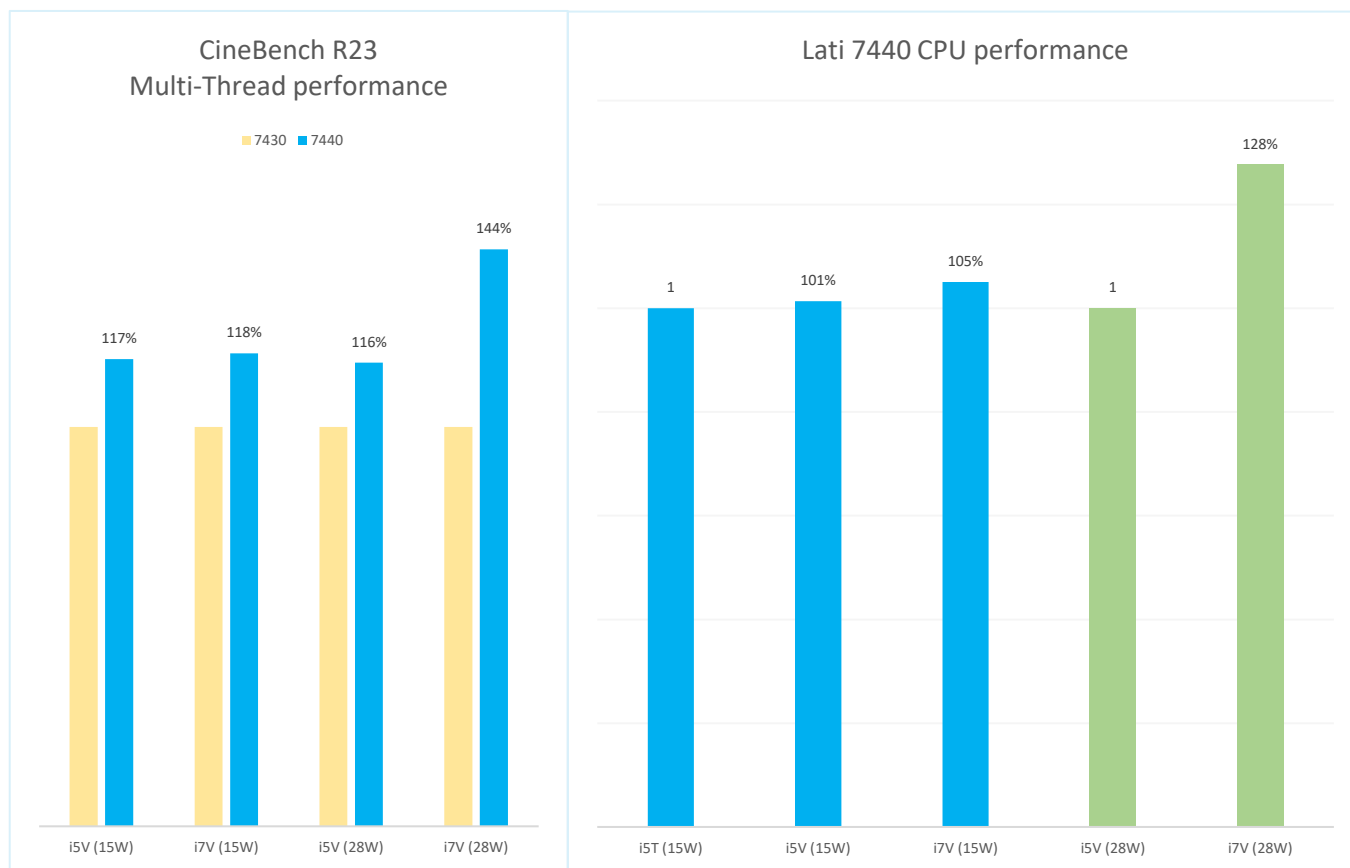

Latitude 7440: Performance under heavy-sustain workload: CineBench R23

- CineBench measures system performance under heavy and sustained workload. The scores are often used as Chipset performance.
- Under heavy workload:
  - Latitude 7440 is **17~18%** higher than previous generation system with RPL U15W CPU.
  - Latitude 7440 is **16~44%** higher than previous generation system with RPL P28W CPU.