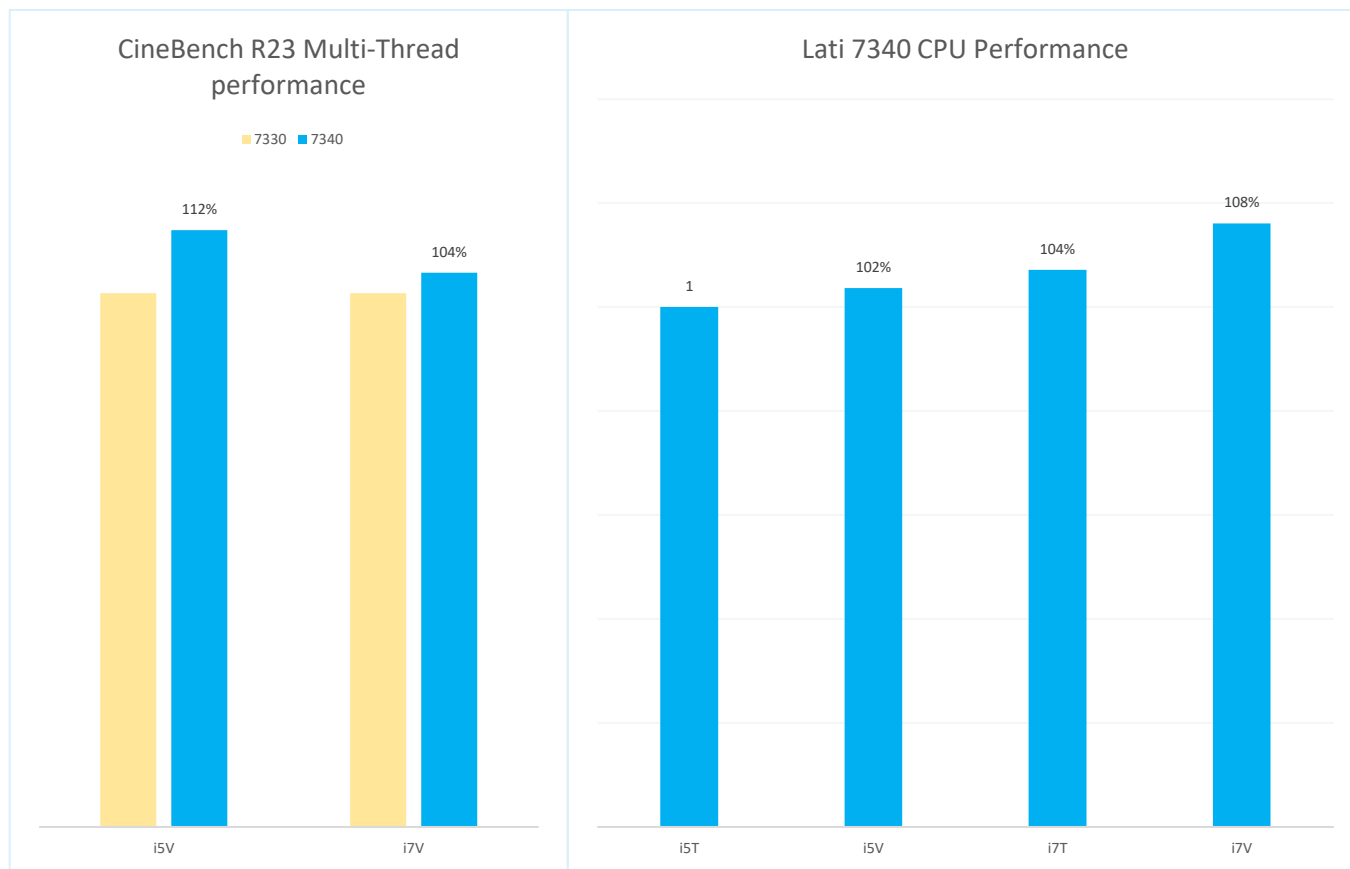

Latitude 7340: Performance under heavy-sustain workload: CineBench R23

- CineBench measures system performance under heavy and sustained workload. The scores are often used as Chipset performance.
- Under heavy workload:
  - Latitude 7340 is **4~12%** higher than previous generation.
  - Intra-generation performance scale accordingly from low- to high-end SKUs.