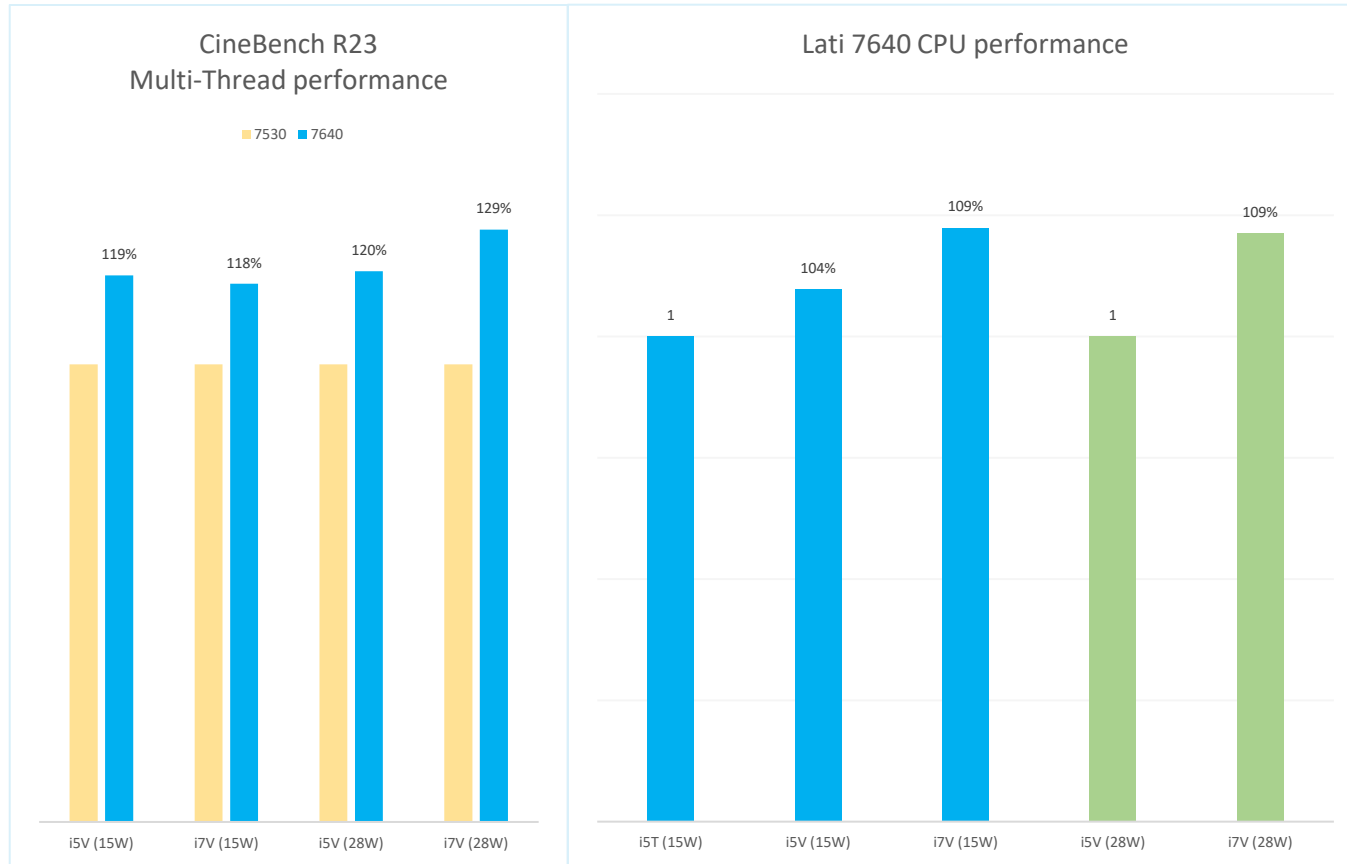

Latitude 7640: Performance under heavy-sustain workload: CineBench R23

- CineBench measures system performance under heavy and sustained workload. The scores are often used as Chipset performance.
- Under heavy workload:
  - Latitude 7640 is **18~19%** higher than previous generation with RPL U15W CPU.
  - Latitude 7640 is **20~29%** higher than previous generation with RPL P28W CPU.