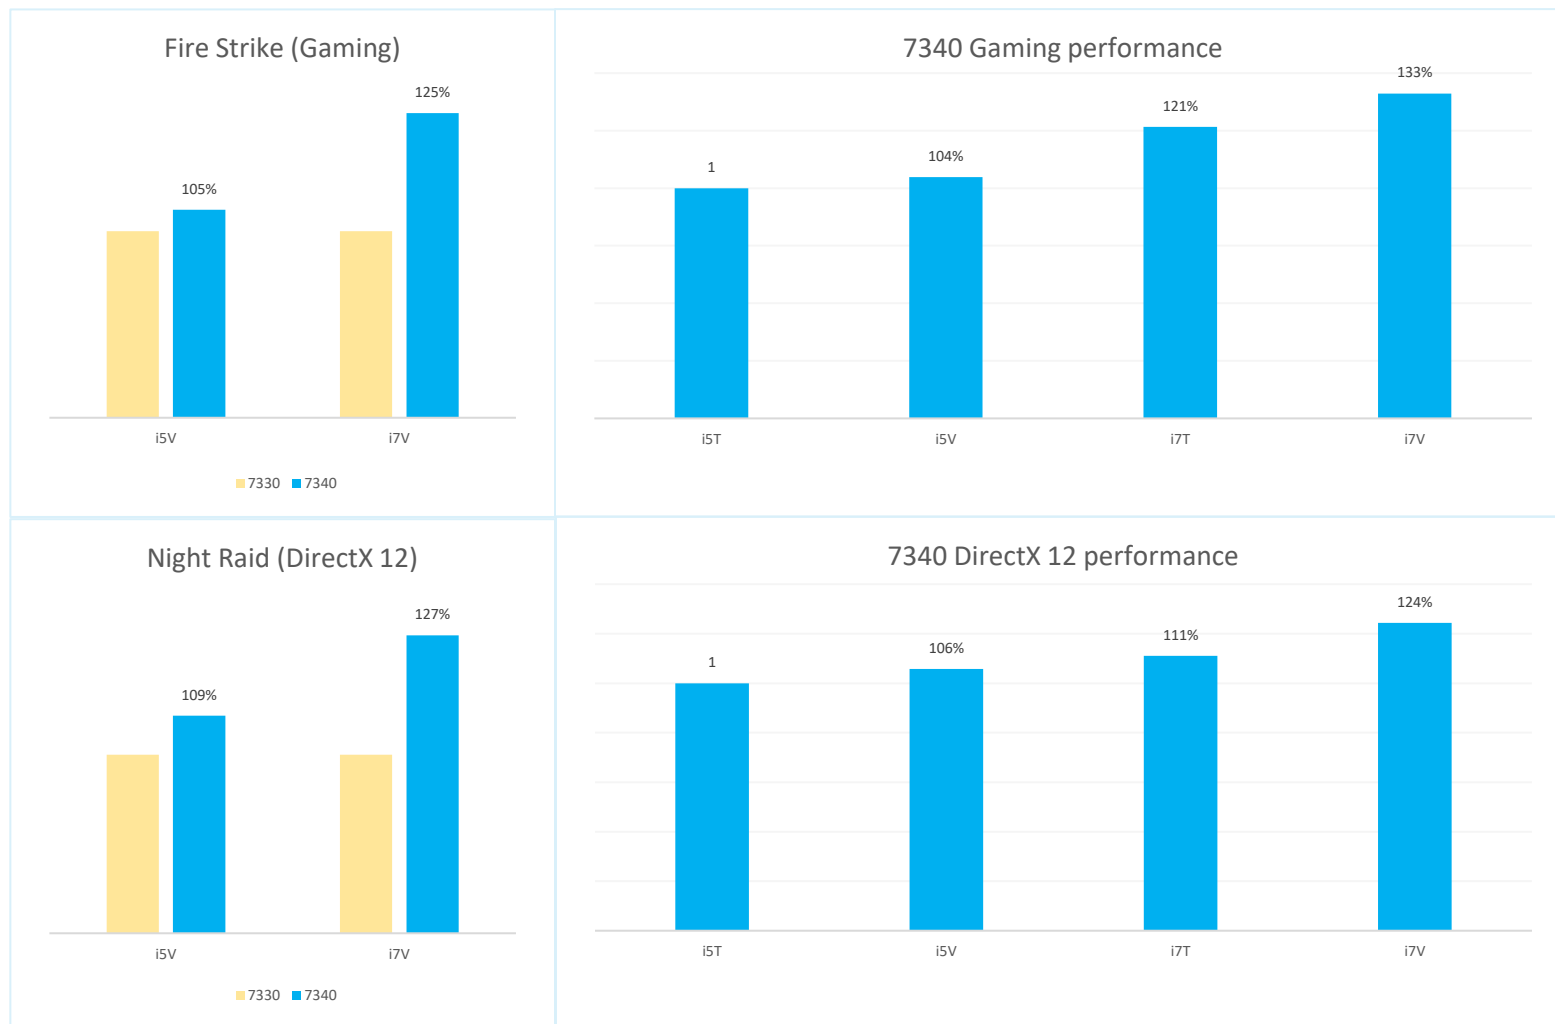

Latitude 7340: Graphics Performance: 3DMark

- 3DMark is a widely recognized standard for graphics performance:
  - Fire Strike is a showcase DirectX 11 benchmark for modern gaming PCs.
  - Night Raid is a DirectX 12 benchmark for mobile computing devices with integrated graphics.
- Latitude 7340 Intra generation performance scale from low to high end SKUs accordingly.

Restricted - Confidential