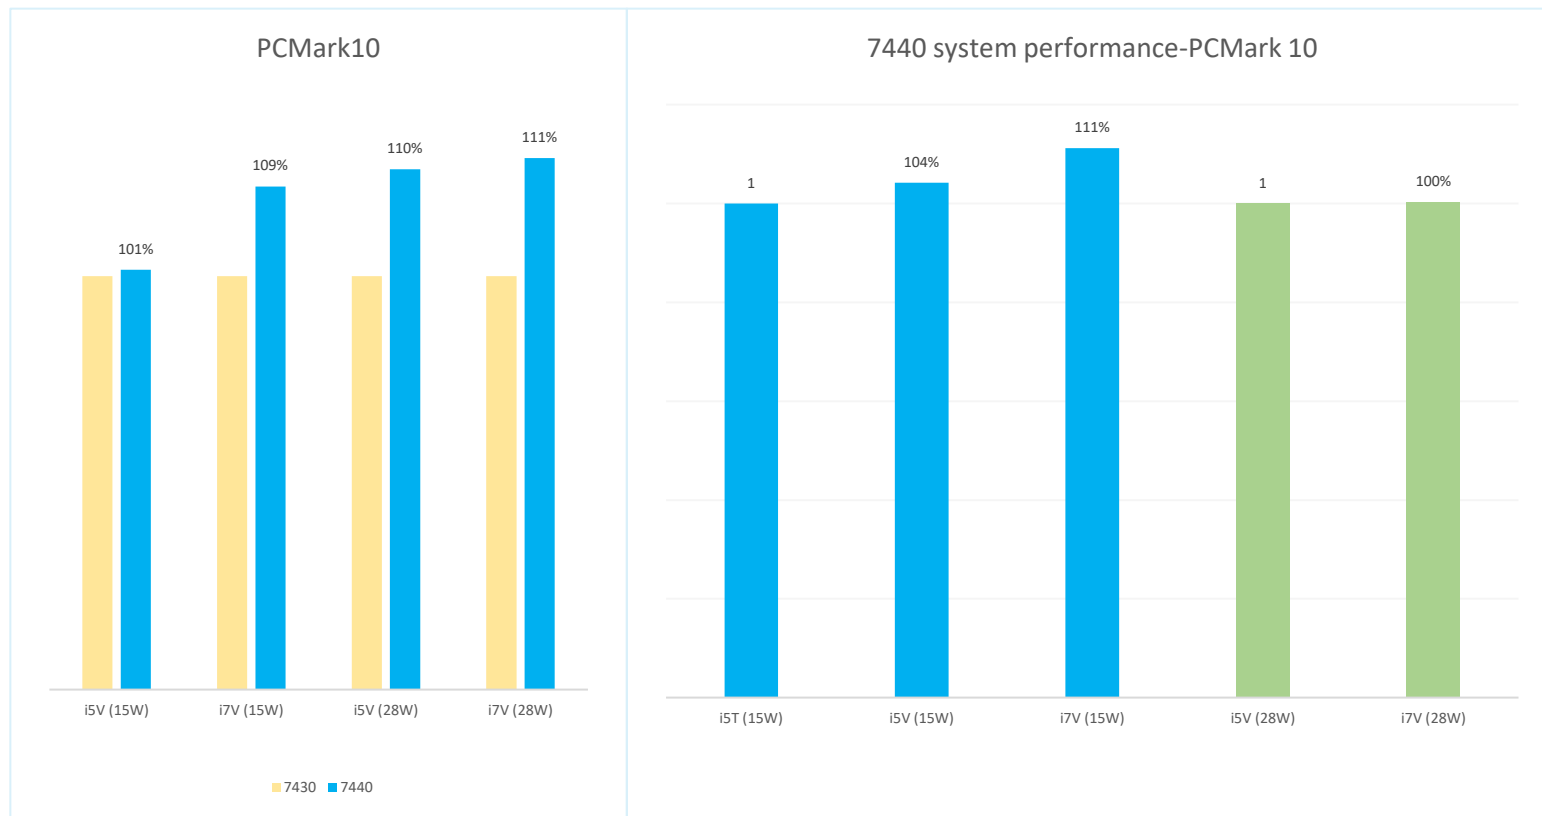

Restricted - Confidential

Latitude 7440: Performance under consumer scenarios: PCMark 10

- PCMark 10 is a popular benchmark for measuring system performance under consumer scenarios (Essential, Productivity, Content Creation).
- Latitude 7440 Intra generation performance scale from low to high end SKUs accordingly.