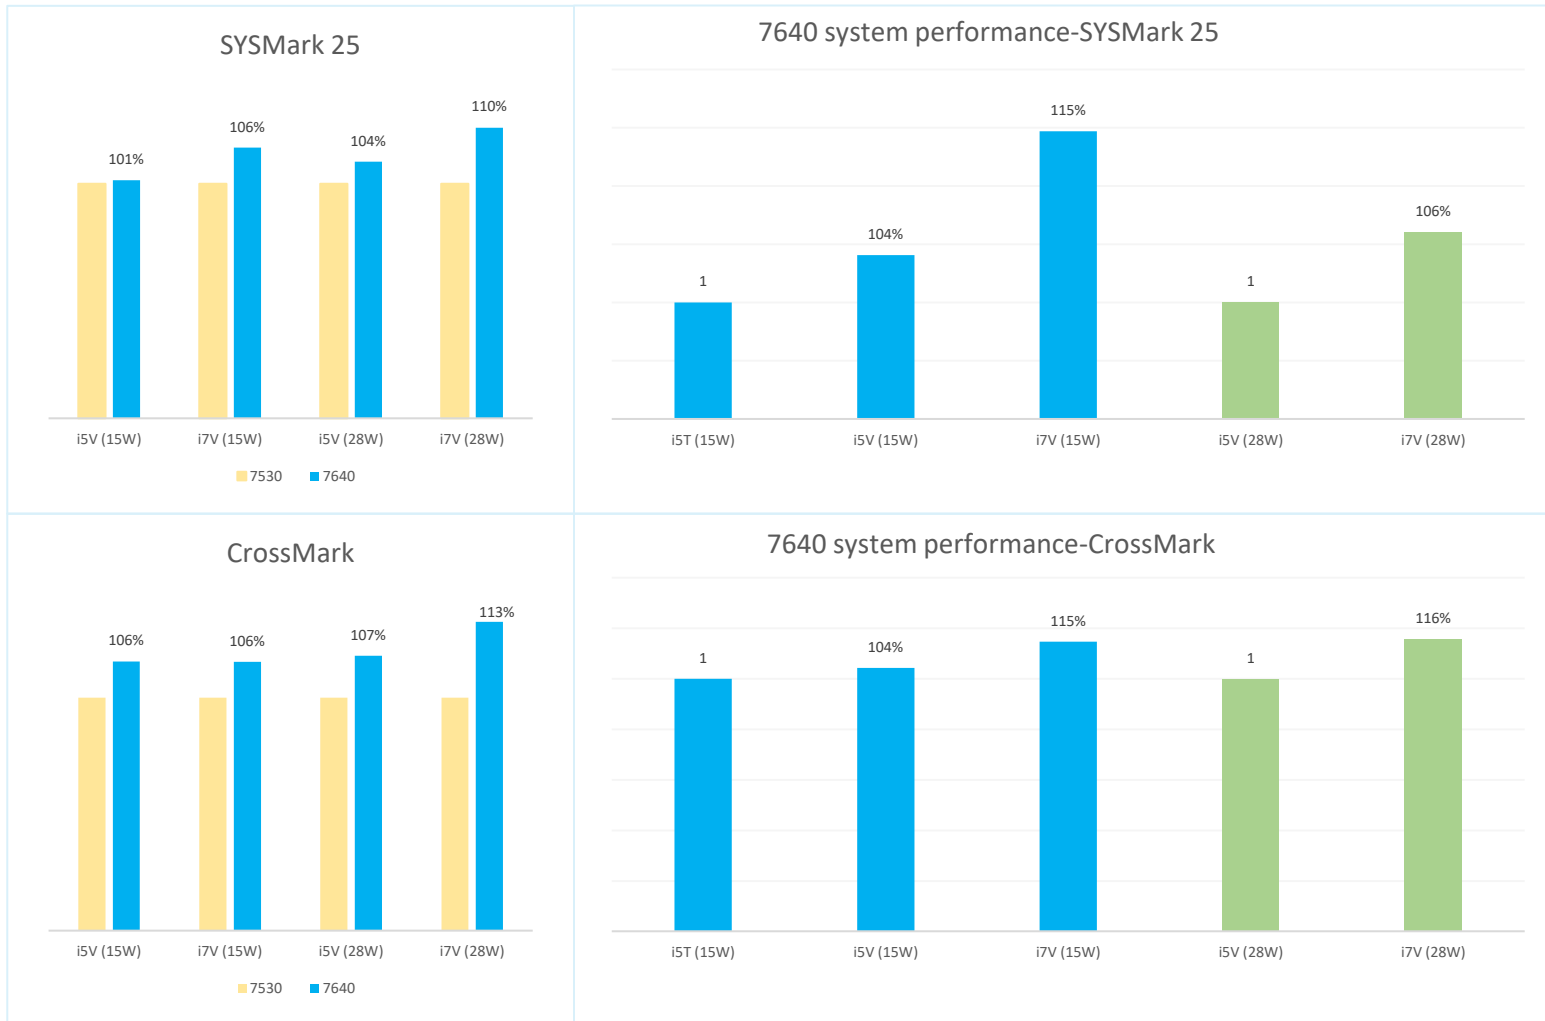

Latitude 7640: Performance under commercial scenarios: SYSmark 25, CrossMark

- SYSmark 25 is industry standard benchmark for measuring system performance when using commercial software (Microsoft Office, Adobe Acrobat, Photoshop, ... etc.).
- CrossMark is a new cross-OS benchmark that allow user to measure and compare system performance across Windows, iOS, and MacOS (support for other Operating Systems will be added in the future).
- Latitude 7640 Intra generation performance scale from low to high end SKUs accordingly.

Restricted - Confidential