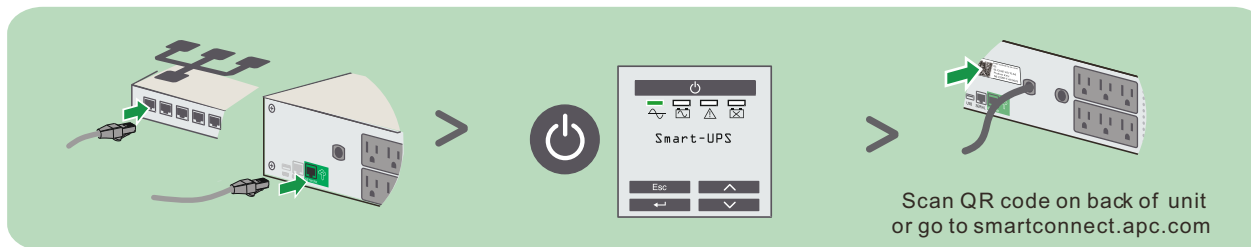

Installation Guide

Smart-UPS SMTL 1500 VA

with Lithium-ion Batteries and APCTM SmartConnect

Inventory

UPS Installation

APCTM SmartConnect Installation

Operation Manual
Manuel d'utilisation
Manual de operaciones

www.apc.com/wp/?um=350

SmartConnect.apc.com

- Firmware update notifications
- Power event notifications
- Advanced support

By connecting this product to the Internet using APC SmartConnect port, you are agreeing to APC SmartConnect Terms of Use, as found at smartconnect.apc.com
Schneider Electric Data Privacy Policy can also be found at smartconnect.apc.com