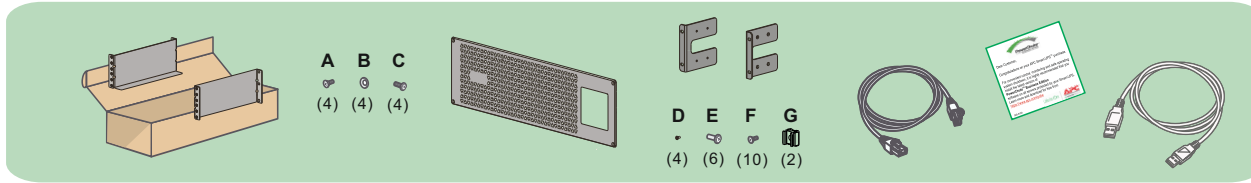

Installation Guide

Smart-UPS SMTL 1500 VA

with Lithium-ion Batteries and APCTM SmartConnect

Inventory

UPS Installation

APCTM SmartConnect Installation

Operation Manual
Manuel d'utilisation
Manual de operaciones

www.apc.com/wp/?um=350

SmartConnect.apc.com

- Firmware update notifications
- Power event notifications
- Advanced support

By connecting this product to the Internet using APC SmartConnect port, you are agreeing to APC SmartConnect Terms of Use, as found at smartconnect.apc.com
Schneider Electric Data Privacy Policy can also be found at smartconnect.apc.com