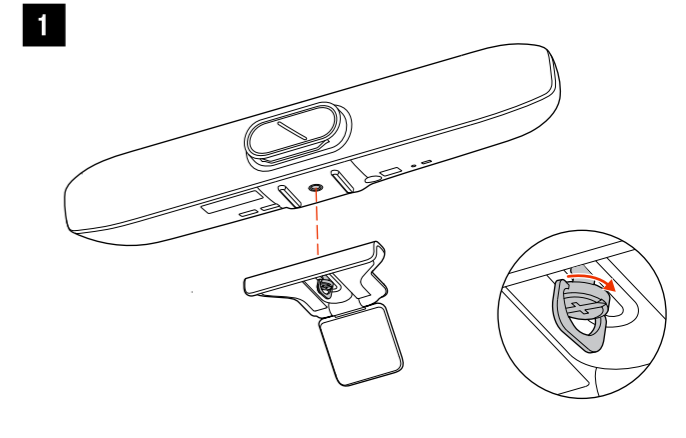

POLY STUDIO R30

Frequency Range	Maximum Transmit Power
2.400GHz - 2.483GHz	16.8 dBm e.i.r.p
5.180GHz - 5.825GHz	17.2 dBm e.i.r.p

UK HP Inc UK Ltd, Regulatory Enquiries, Earley West,
300 Thames Valley Park Drive, Reading, RG6 1PT