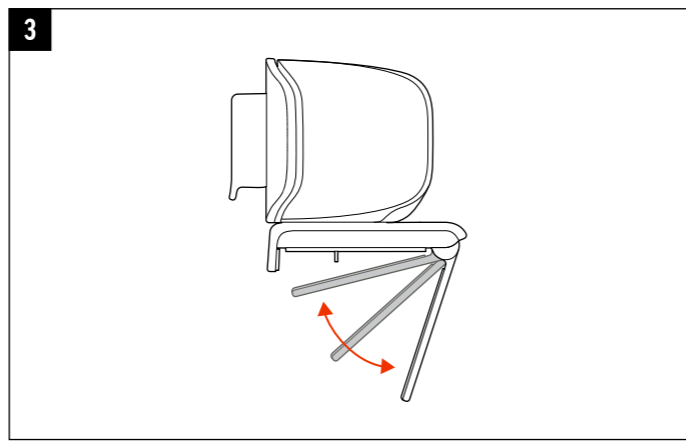

POLY STUDIO R30

Frequency Range	Maximum Transmit Power
2.400GHz - 2.483GHz	16.8 dBm e.i.r.p
5.180GHz - 5.825GHz	17.2 dBm e.i.r.p

UK HP Inc UK Ltd, Regulatory Enquiries, Earley West,
300 Thames Valley Park Drive, Reading, RG6 1PT