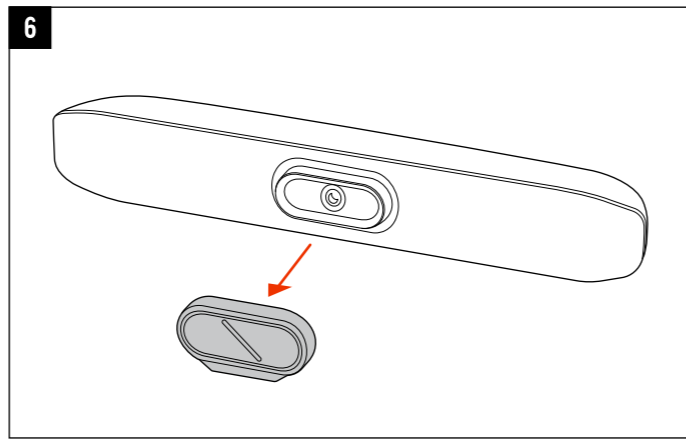

POLY STUDIO R30

Frequency Range	Maximum Transmit Power
2.400GHz - 2.483GHz	16.8 dBm e.i.r.p
5.180GHz - 5.825GHz	17.2 dBm e.i.r.p

UK HP Inc UK Ltd, Regulatory Enquiries, Earley West,
300 Thames Valley Park Drive, Reading, RG6 1PT