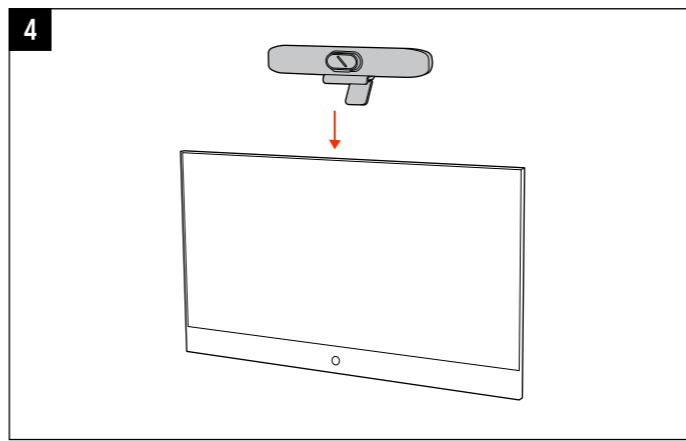

POLY STUDIO R30

Frequency Range	Maximum Transmit Power
2.400GHz - 2.483GHz	16.8 dBm e.i.r.p
5.180GHz - 5.825GHz	17.2 dBm e.i.r.p

UK HP Inc UK Ltd, Regulatory Enquiries, Earley West,
300 Thames Valley Park Drive, Reading, RG6 1PT