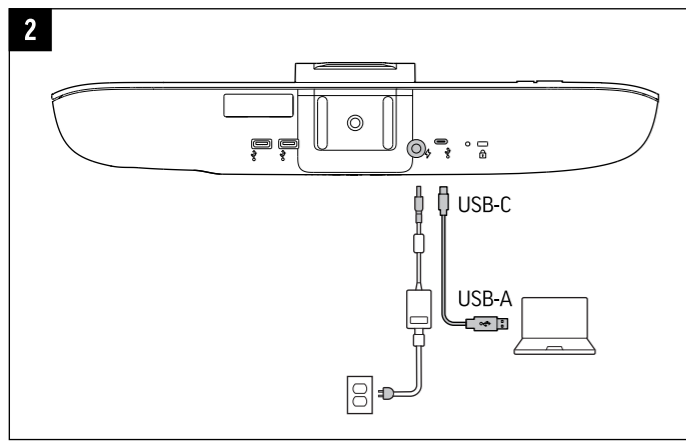

POLY STUDIO R30

Frequency Range	Maximum Transmit Power
2.400GHz - 2.483GHz	16.8 dBm e.i.r.p
5.180GHz - 5.825GHz	17.2 dBm e.i.r.p

UK HP Inc UK Ltd, Regulatory Enquiries, Earley West,
300 Thames Valley Park Drive, Reading, RG6 1PT