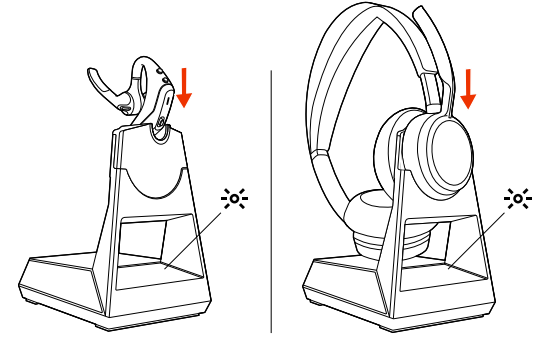

RMN (모델명/型号/型号): PBV0Y72
223290-02 10.24

Poly Voyager Legend 50

Poly Voyager Focus 2
Poly Voyager 4300

PC/Mac > ⚙ > 🔊 > Poly Voyager Office Base > ✓

☰ Poly, etc.: **A**

☰ Cisco: **D**