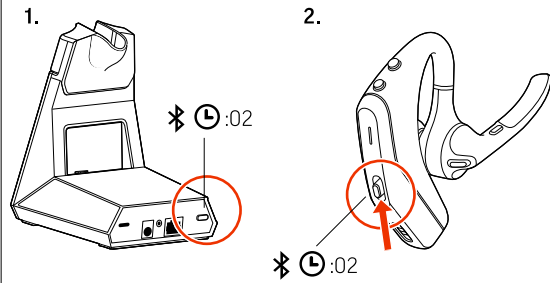

RMN (모델명/型号/型号): PBV0Y72
223290-02 10.24

Poly Voyager Legend 50

Poly Voyager Focus 2
Poly Voyager 4300

PC/Mac > ⚙ > 🔊 > Poly Voyager Office Base > ✓

☰ Poly, etc.: **A**

☰ Cisco: **D**