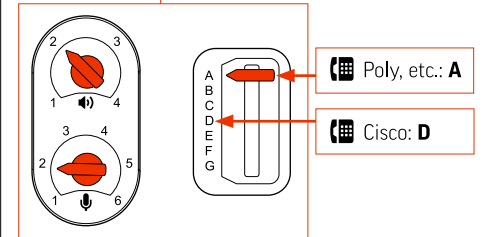

RMN (모델명/型号/型号): PBV0Y72
223290-02 10.24

Poly Voyager Legend 50

Poly Voyager Focus 2
Poly Voyager 4300

PC/Mac > ⚙ > 🔊 > Poly Voyager Office Base > ✓

☰ Poly, etc.: **A**

☰ Cisco: **D**