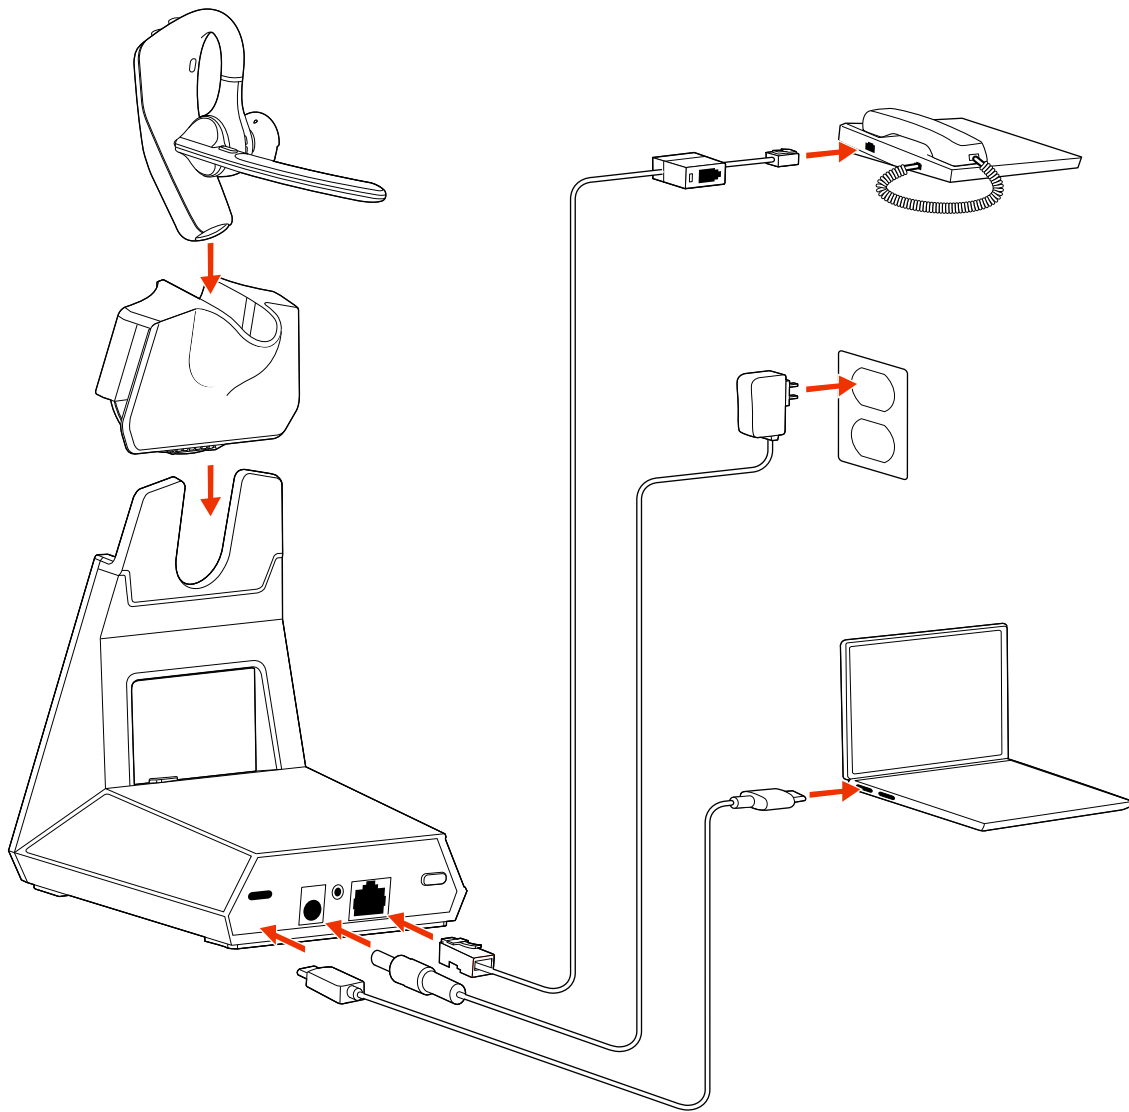

POLY VOYAGER OFFICE BASE

hp.com/lens-app

Poly Lens Desktop App

support.hp.com/poly

Poly Voyager XXXX Office

©2024 HP Development Company, L.P. Bluetooth is a trademark owned by its proprietor and used by HP Inc. under license. All trademarks are the property of their respective owners.

RMN (모델명/型号/型号): PBV0Y72
223290-02 10.24