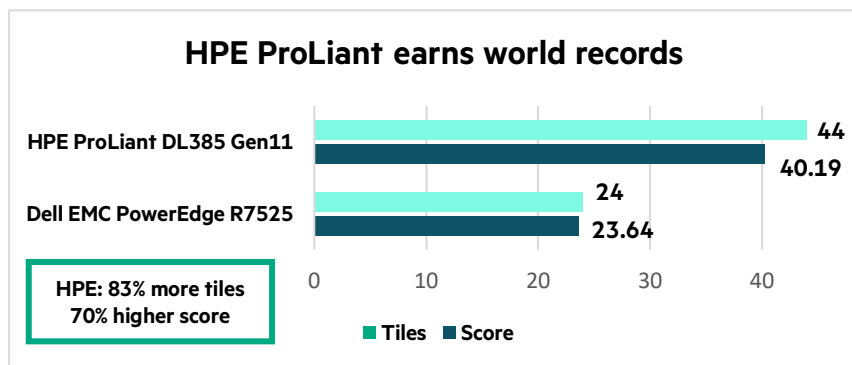

Executive summary

The new [HPE ProLiant DL385 Gen11](#), with 4th Gen AMD EPYC processors, hit a virtualization performance homerun with the overall highest core count for 2-node 2P servers. With a score of 40.19 @ 44 tiles with 384 total cores, the HPE ProLiant DL385 Gen11 secured its place in world record claims while defeating the Dell EMC PowerEdge R7525.

Figure1. Excellent HPE results. The HPE ProLiant DL385 Gen11 significantly defeated Dell EMC PowerEdge R7525 in both score and tile categories.

Customer value with HPE

Introducing HPE ProLiant Gen 11: Compute engineered for customers' hybrid world