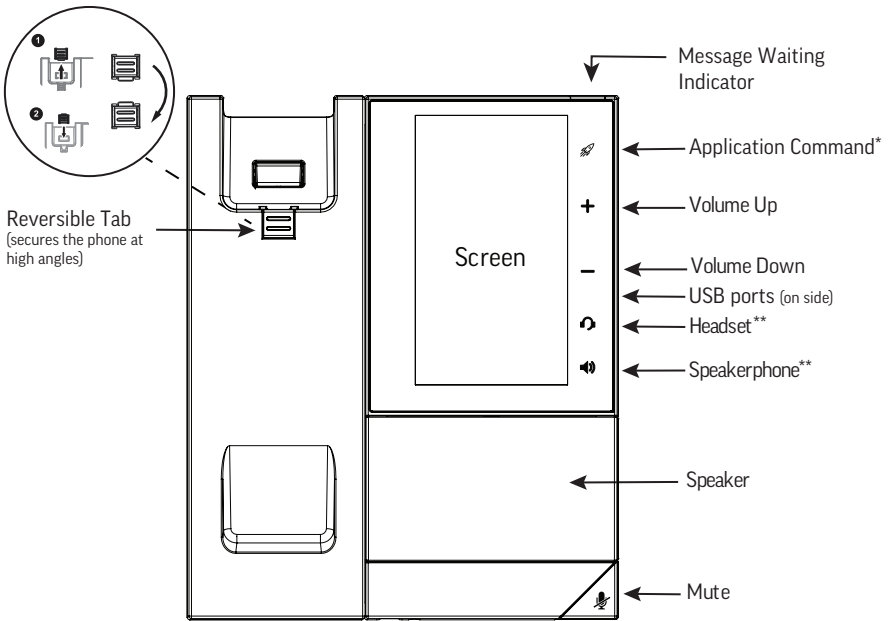

Features

*Icon displays only when the phone is powered on and the feature is available.

**Icon displays when the phone is powered on.

Connect Desktop Stand

A

B