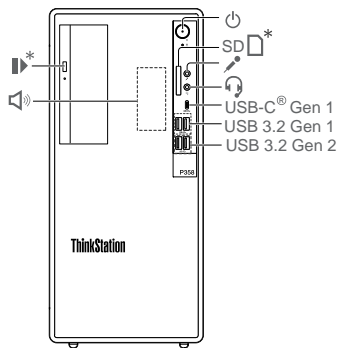

ThinkStation P358 Tower

*
For selected models

🎵 Audio line-out connector

🔌 Serial connector

* For selected models

[English]

USB transfer rate

Read the statement on USB transfer rate in the *User Guide*. To access the *User Guide*, go to <https://pcsupport.lenovo.com>.