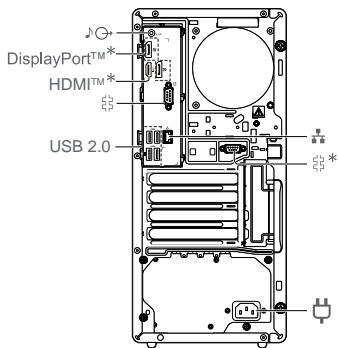

ThinkStation P358 Tower

*
For selected models

🎵 Audio line-out connector

🔌 Serial connector

* For selected models

[English]

USB transfer rate

Read the statement on USB transfer rate in the *User Guide*. To access the *User Guide*, go to <https://pcsupport.lenovo.com>.