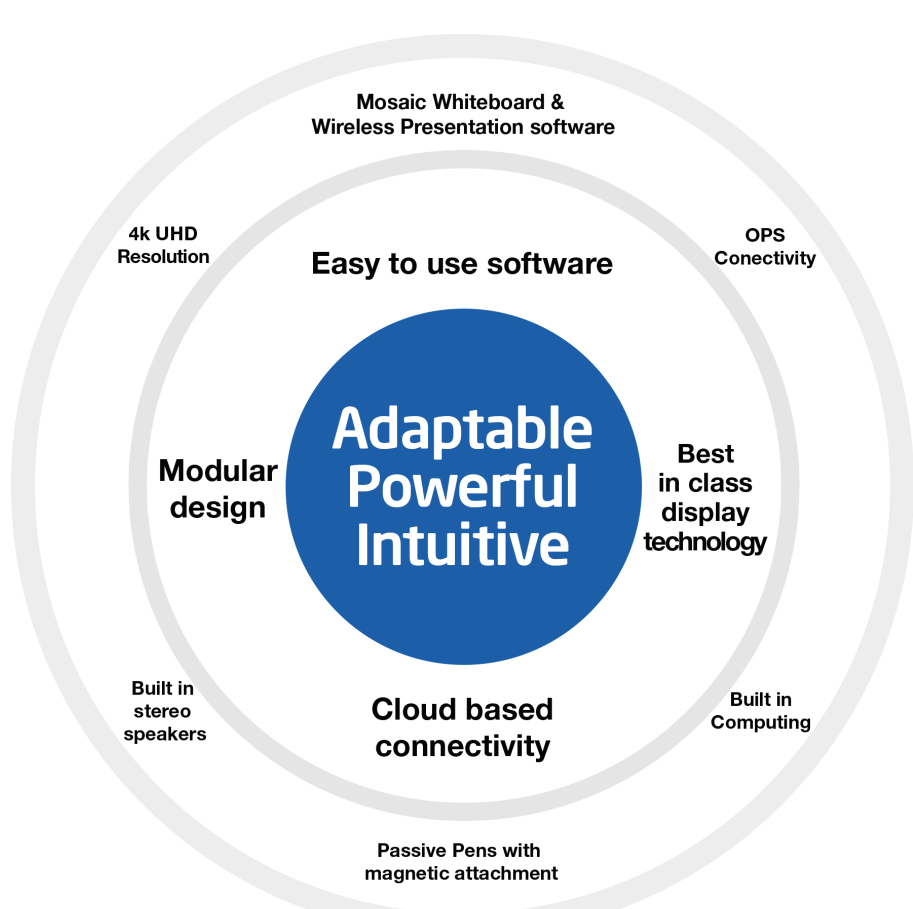

Changing in-person meetings to virtual meetings

See how collaboration fuels creativity

Teamwork and collaboration doesn't just happen when everyone is in the same room. True collaboration happens when teams are focused. Conversation breeds excitement, one person's idea sparks another's insight, perspectives are changed – and the final results are so much stronger than any individual effort.

Even when working remotely, true collaboration is possible. NEC's family of software tools and devices empower teams to connect, share and create together. IT's a flexible set of solutions that can be customized to meet your individual needs and environment. Add only the features you need, and collaborate as easily as if you were in the same room – with simple tools that transform your ideas into reality.

Check out these great finds

[IB864Q-2.1](#)

Customize.

NEC's collaboration solutions are expressly designed to be modular and flexible to fit within your workflow. Choose only the software and hardware that suit your projects, space and budget and skip what you don't need.

Expand your collaborative computing power with [OPS](#) or [SOC](#).