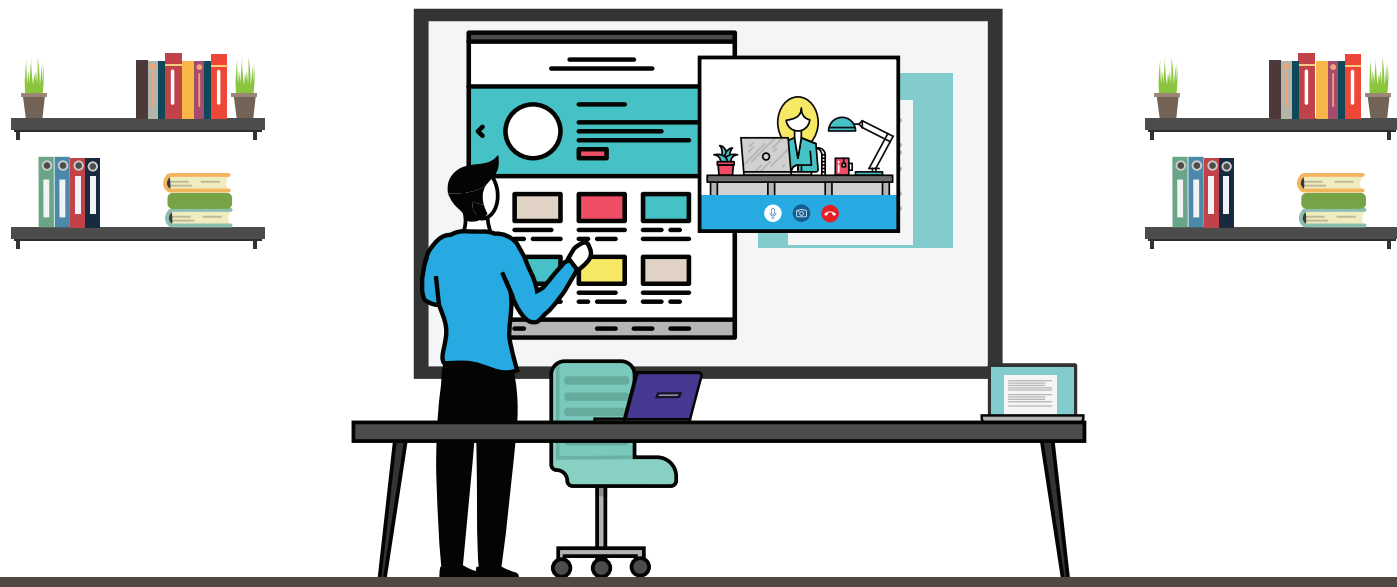

# Changing in-person meetings to virtual meetings

## See how collaboration fuels creativity

Teamwork and collaboration doesn't just happen when everyone is in the same room. True collaboration happens when teams are focused. Conversation breeds excitement, one person's idea sparks another's insight, perspectives are changed – and the final results are so much stronger than any individual effort.

Mosaic Canvas

Mosaic Connect

InfinityBoard™

Mosaic Connectbox

Collaborative Board (CB Series)

Even when working remotely, true collaboration is possible. NEC's family of software tools and devices empower teams to connect, share and create together. IT's a flexible set of solutions that can be customized to meet your individual needs and environment. Add only the features you need, and collaborate as easily as if you were in the same room – with simple tools that transform your ideas into reality.