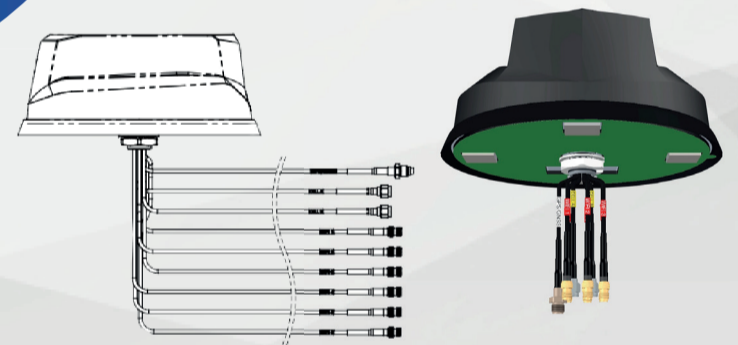

Great White® 5G MiMo Antenna

Up to 9 separately fed antennas in a single distinctive housing.

Performance Features

- 2x2 MiMo 5G/4G LTE
- 617-960 / 1710-6000MHz
- Optional Integrated GPS/GNSS
- Up to 6x6 MiMo WiFi 2.4/5.0-7.1GHz
- UN ECE R 118 Compliant Cable Feeds
- IP66 and IK10 Certified

IP66 **IK10**
RATED RATED

Key Users

- Police & Law Enforcement
- EMS & Fire
- Mass Transit buses and coaches
- Utility Vehicles

Product Features

- Available in black or white
- Single hole mounting - reduces vehicle damage, installation time & cost
- Can be mounted on a metallic or non-metallic panel surface
- Suitable for FirstNet (USA) and ESN (UK) Public Safety Networks
 - Panel Mount
- Pre-terminated antenna connectors as standard
- Flame retardant Halogen free radome

Product Dimensions

- Height - 75mm / 3"
- Width - 180mm / 7.1"
- Weight - 0.8kg / 1.8lb

Routers

Sierra Wireless	Cradlepoint	Peplink	DIGI
MP70, MG90, MG90 5G & RV55	IBR900 & IBR1700	MAX-HD2 & MAX-HD4	WR54 & TX64