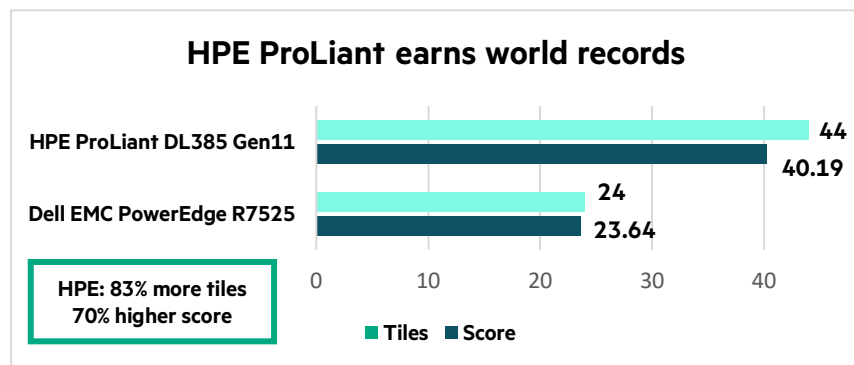

Executive summary

The new [HPE ProLiant DL385 Gen11](#), with 4th Gen AMD EPYC processors, hit a virtualization performance homerun with the overall highest core count for 2-node 2P servers. With a score of 40.19 @ 44 tiles with 384 total cores, the HPE ProLiant DL385 Gen11 secured its place in world record claims while defeating the Dell EMC PowerEdge R7525.

Figure1. Excellent HPE results. The HPE ProLiant DL385 Gen11 significantly defeated Dell EMC PowerEdge R7525 in both score and tile categories.

Customer value with HPE

Introducing HPE ProLiant Gen 11: Compute engineered for customers' hybrid world