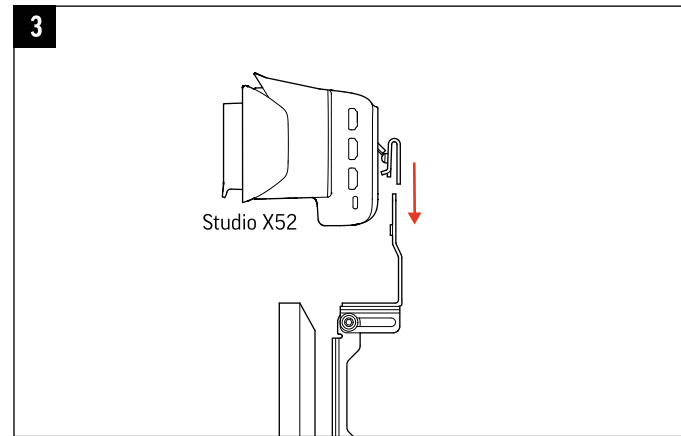

support.hp.com/poly

Poly Studio X52