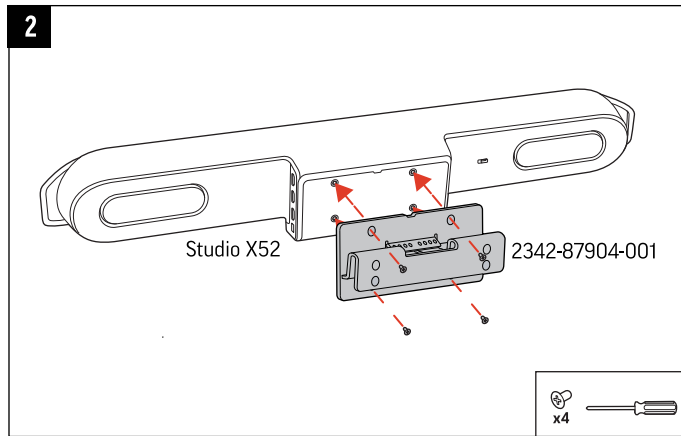

support.hp.com/poly

Poly Studio X52