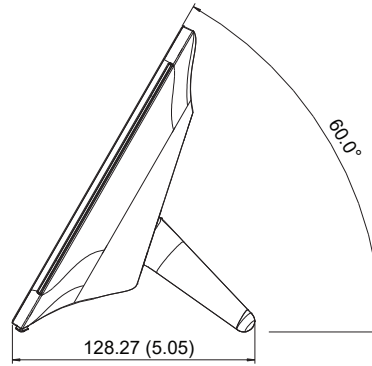

POLY TC10 - POSITIONING ANGLE 60°

POLY TC10 - - POSITIONING ANGLE 30°

All dimensions are mm and [inches].

© 2023 Poly. All trademarks are the property of their respective owners.

POLY TC10 - WALL MOUNT

POLY TC10 - GLASS MOUNT