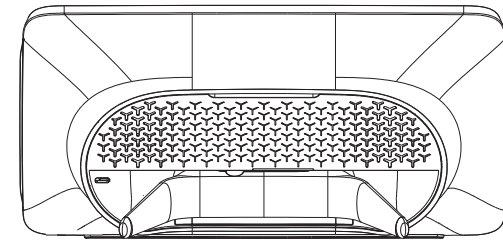

POLY TC10 - POSITIONING ANGLE 60°

POLY TC10 - - POSITIONING ANGLE 30°

All dimensions are mm and [inches].

© 2023 Poly. All trademarks are the property of their respective owners.

POLY TC10 - WALL MOUNT

POLY TC10 - GLASS MOUNT