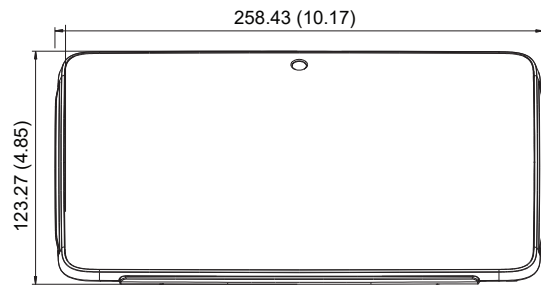

POLY TC10 - POSITIONING ANGLE 60°

POLY TC10 - - POSITIONING ANGLE 30°

All dimensions are mm and [inches].

© 2023 Poly. All trademarks are the property of their respective owners.

POLY TC10 - WALL MOUNT

POLY TC10 - GLASS MOUNT