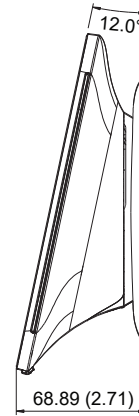

POLY TC10 - POSITIONING ANGLE 60°

POLY TC10 - - POSITIONING ANGLE 30°

All dimensions are mm and [inches].

© 2023 Poly. All trademarks are the property of their respective owners.

POLY TC10 - WALL MOUNT

POLY TC10 - GLASS MOUNT