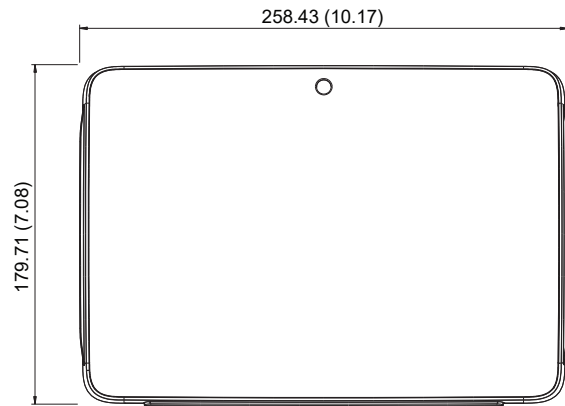

POLY TC10 - POSITIONING ANGLE 60°

POLY TC10 - - POSITIONING ANGLE 30°

All dimensions are mm and [inches].

© 2023 Poly. All trademarks are the property of their respective owners.

POLY TC10 - WALL MOUNT

POLY TC10 - GLASS MOUNT