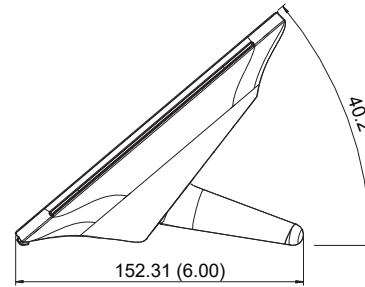

POLY TC10 - POSITIONING ANGLE 60°

POLY TC10 - - POSITIONING ANGLE 30°

All dimensions are mm and [inches].

© 2023 Poly. All trademarks are the property of their respective owners.

POLY TC10 - WALL MOUNT

POLY TC10 - GLASS MOUNT