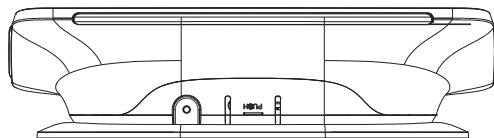

POLY TC10 - POSITIONING ANGLE 60°

POLY TC10 - - POSITIONING ANGLE 30°

All dimensions are mm and [inches].

© 2023 Poly. All trademarks are the property of their respective owners.

POLY TC10 - WALL MOUNT

POLY TC10 - GLASS MOUNT