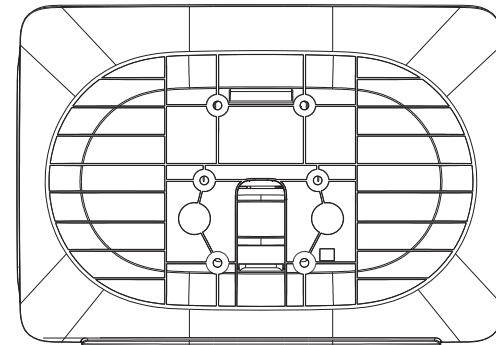

POLY TC10 - POSITIONING ANGLE 60°

POLY TC10 - - POSITIONING ANGLE 30°

All dimensions are mm and [inches].

© 2023 Poly. All trademarks are the property of their respective owners.

POLY TC10 - WALL MOUNT

POLY TC10 - GLASS MOUNT