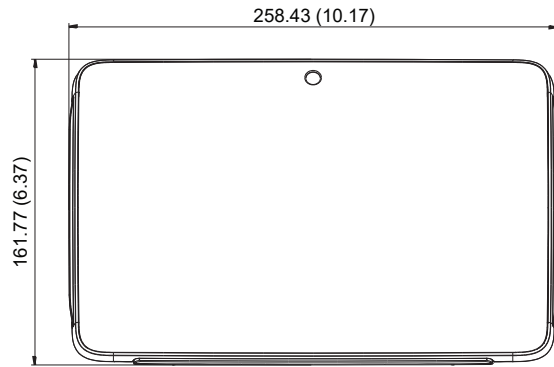

POLY TC10 - POSITIONING ANGLE 60°

POLY TC10 - - POSITIONING ANGLE 30°

All dimensions are mm and [inches].

© 2023 Poly. All trademarks are the property of their respective owners.

POLY TC10 - WALL MOUNT

POLY TC10 - GLASS MOUNT