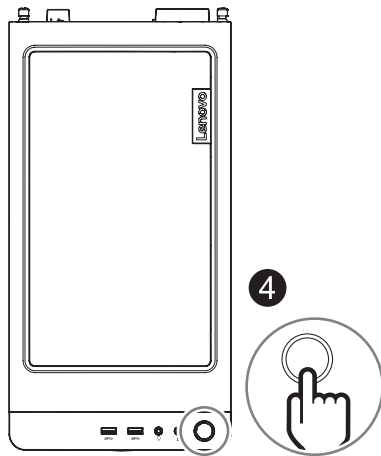

LEGION

Lenovo Legion Tower 5i (26L, 7)

Lenovo

Lighting switch

USB-C® connector

Audio connectors

Security-lock slot

Power cord connector

Ethernet connector

Headphone connector

Microphone connector

Power button

USB transfer rate

Read the statement on USB transfer rate in the *User Guide*. Refer to the *Safety and Warranty Guide* for accessing the *User Guide*.