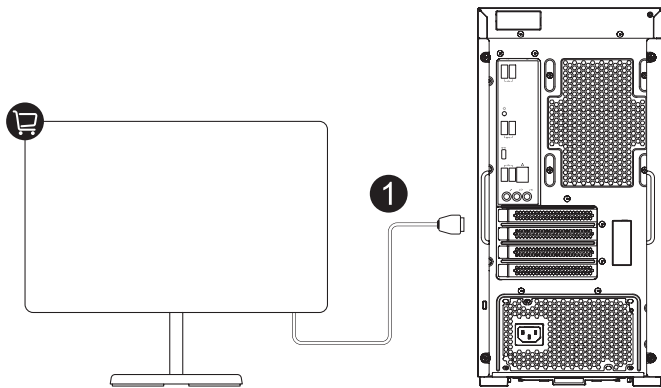

LEGION

Lenovo Legion Tower 5i (26L, 7)

Lenovo

Lighting switch

USB-C® connector

Audio connectors

Security-lock slot

Power cord connector

Ethernet connector

Headphone connector

Microphone connector

Power button

USB transfer rate

Read the statement on USB transfer rate in the *User Guide*. Refer to the *Safety and Warranty Guide* for accessing the *User Guide*.