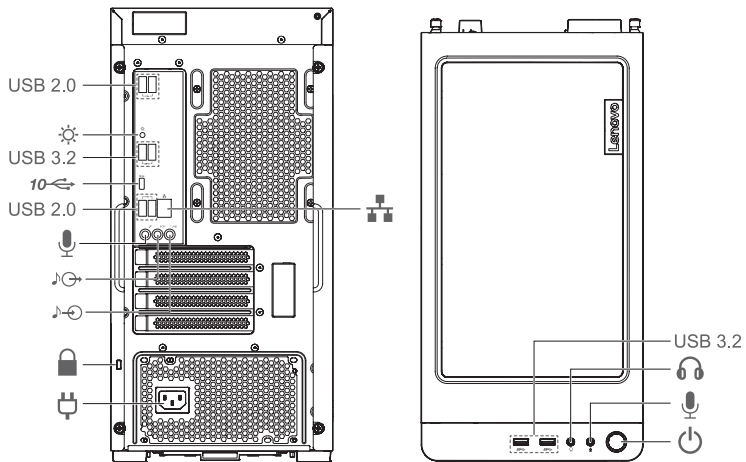

LEGION

Lenovo Legion Tower 5i (26L, 7)

Lenovo

Lighting switch

USB-C® connector

Audio connectors

Security-lock slot

Power cord connector

Ethernet connector

Headphone connector

Microphone connector

Power button

USB transfer rate

Read the statement on USB transfer rate in the *User Guide*. Refer to the *Safety and Warranty Guide* for accessing the *User Guide*.