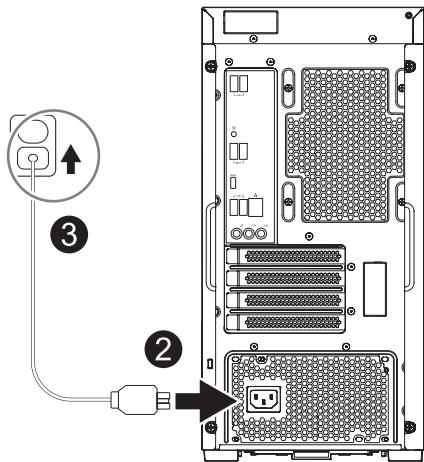

LEGION

Lenovo Legion Tower 5i (26L, 7)

Lenovo

Lighting switch

USB-C® connector

Audio connectors

Security-lock slot

Power cord connector

Ethernet connector

Headphone connector

Microphone connector

Power button

USB transfer rate

Read the statement on USB transfer rate in the *User Guide*. Refer to the *Safety and Warranty Guide* for accessing the *User Guide*.