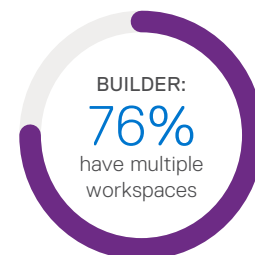

**7400 All-in-One
Ecosystem**

Our most intelligent and responsive all-in-one with the built-in artificial intelligence of Dell Optimizer, enables ultimate interaction and collaboration

Intel vPro® with 12th Gen Intel® Core™ i9 65W processors deliver business-class performance that accelerates productivity while mitigating security risks.

...

Look your best on camera - our webcams have improved image capture performance through **Temporal Noise Reduction (TNR)**, even in low light environments.

...

New Wide Dynamic Range (WDR) webcam feature eliminates washed out images when users are backlit on camera, so they can confidently collaborate like a pro, no matter where they're working.

...

The ultimate conferencing experience is provided by **2 premium mics with a range up to 4 meters** and performance speakers with Intelligent Audio, which removes distracting background noise for effortless collaboration.

...

Work comfortably all day - Large FHD touch or non-touch display with new **Low Blue Light (LBL)*** capability.