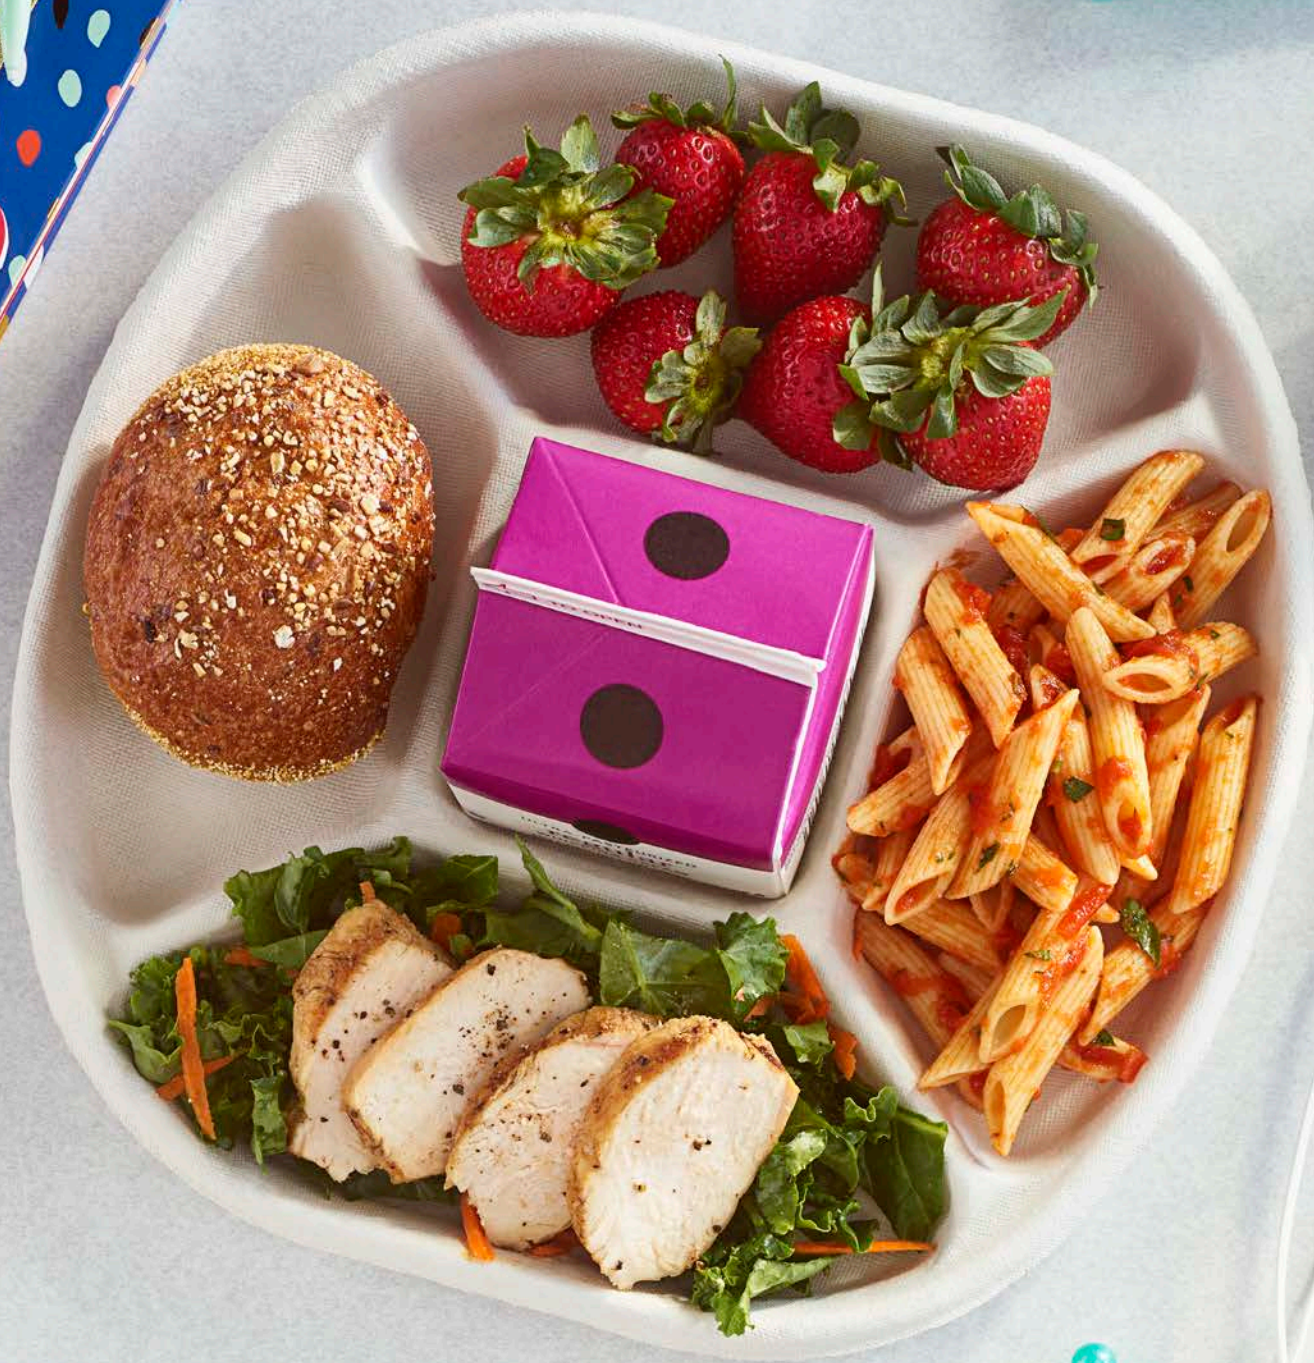

33 Customization

= Made in USA

Cafeteria trays

Chinet[®] molded fiber cafeteria trays

- Durable foam alternative for school cafeterias, hospitals and other institutional settings
- Available with three to six compartments and in a variety of sizes
- Made in the USA from at least 80% recycled material and compostable