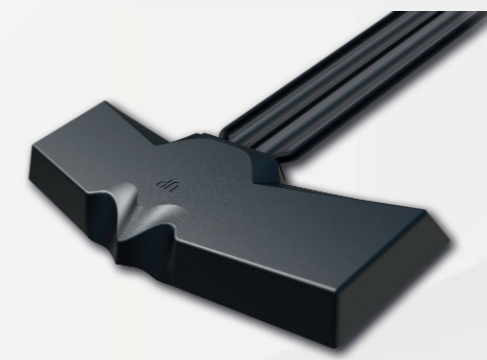

*Part numbers refer to the white version only

UHF Bumper Antenna

FEATURES

Fully covert application
Mounted behind plastic bumper
Flexible construction
Does not require any tuning

Part no.	Frequency (MHz)	
BMPI-S1	380-400	
BMPI-S2	410-430	
BMPI-U	430-472	
BMPI-S4	450-470	
BMPI-7-27	700-2700	Dual Version
BMP2-DPD-S1	380-400	
BMP2-DPD-S2	410-430	
BMP2-DPD-S4	450-470	