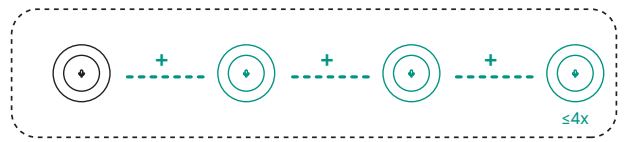

# Let's Get Started

Google Meet

Lenovo

1x

1x

1x

2x

1x

1

2

2

2

3

4

5

[hardware.meet/start](https://hardware.meet/start)

Ø 2MM  
Ø 5/64IN

Ø 20MM  
Ø 25/32IN

Ø 2MM  
Ø 5/64IN