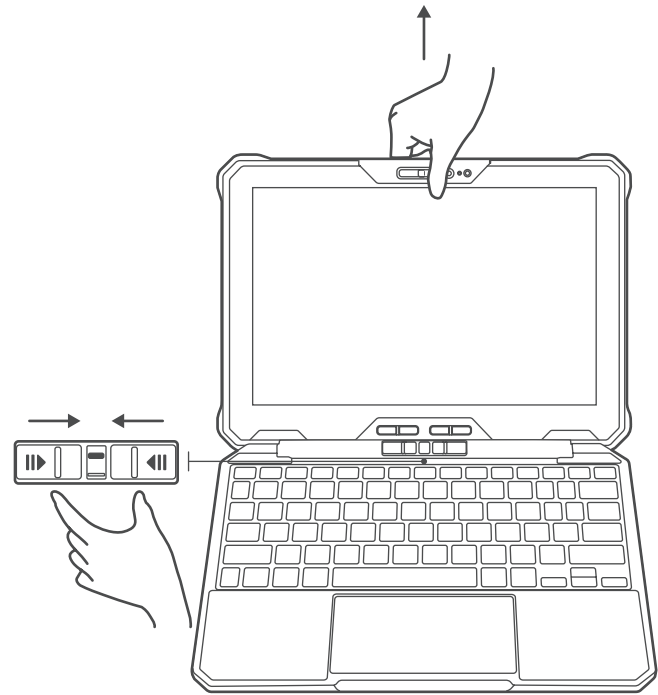

# Dell Keyboard

for Latitude 7030 Rugged Extreme Tablet  
Quick Start Guide

[Dell.com/support/Rugged7030](https://Dell.com/support/Rugged7030)

2

3

4

AC Input Voltage	N/A
AC Input Frequency	N/A
AC Input Current	N/A
DC Input Voltage	9 V
DC Input Current	1 A