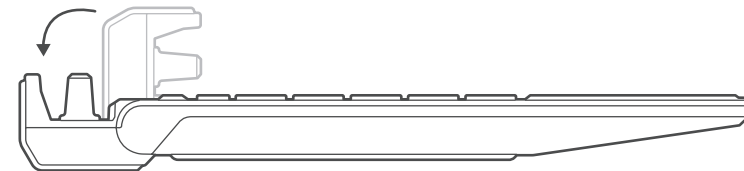

# Dell Keyboard

for Latitude 7030 Rugged Extreme Tablet  
Quick Start Guide

[Dell.com/support/Rugged7030](https://Dell.com/support/Rugged7030)

2

3

4

AC Input Voltage	N/A
AC Input Frequency	N/A
AC Input Current	N/A
DC Input Voltage	9 V
DC Input Current	1 A