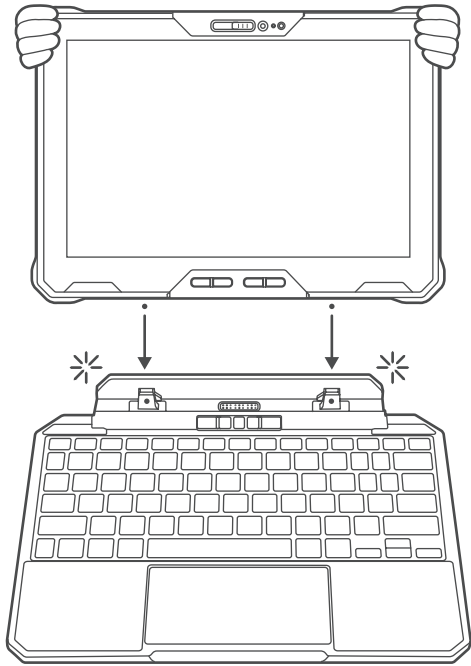

# Dell Keyboard

for Latitude 7030 Rugged Extreme Tablet  
Quick Start Guide

[Dell.com/support/Rugged7030](https://Dell.com/support/Rugged7030)

2

3

4

AC Input Voltage	N/A
AC Input Frequency	N/A
AC Input Current	N/A
DC Input Voltage	9 V
DC Input Current	1 A