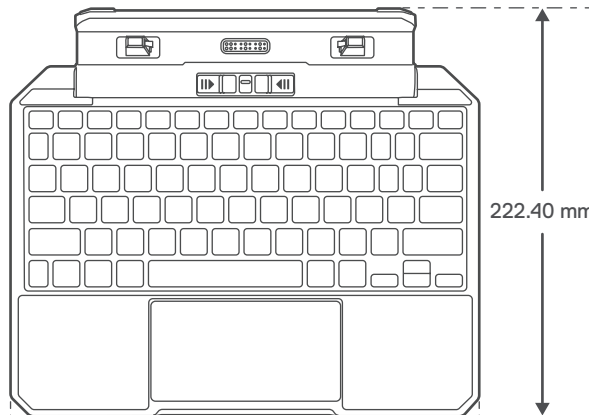

# Dell Keyboard

for Latitude 7030 Rugged Extreme Tablet  
Quick Start Guide

[Dell.com/support/Rugged7030](https://Dell.com/support/Rugged7030)

2

3

4

AC Input Voltage	N/A
AC Input Frequency	N/A
AC Input Current	N/A
DC Input Voltage	9 V
DC Input Current	1 A