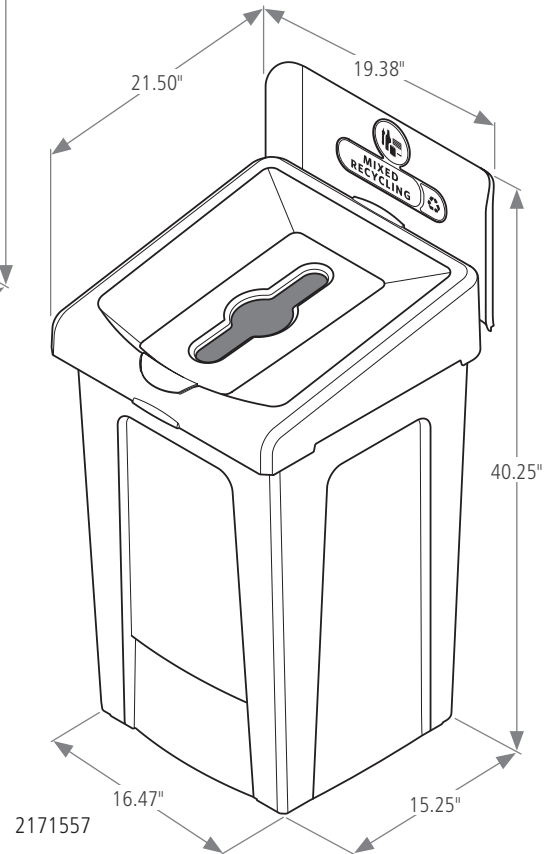

SLIM JIM® RECYCLING STATION 1-STREAM KIT

An adaptable recycling solution offers a front-of-house look with smart functionality.

Features and Benefits:

- Seamless connection between the 23G Slim Jim® Recycling Station and 33G Slim Jim® Recycling Station.
- Simple and durable execution. Components snap in place without the use of hardware.
- Hinging lid inserts are optimized to fit any size recyclable.
- Venting channels for easy liner removal and a cinch grip to secure and hide liner bags.

Lid insert: Polypropylene

SLIM JIM® RECYCLING STATION 1-STREAM KIT

SKU #	DESCRIPTION	COLOR	CAPACITY	LENGTH	WIDTH	HEIGHT	PACK SIZE
			GAL	IN	IN	IN	UNIT
2185055	1-STREAM STATION MIXED RECYCLING	BLUE	23	21.50	12.00	40.25	1
2185054	1-STREAM STATION PAPER	GREEN	23	21.50	12.00	40.25	1
2185053	1-STREAM STATION LANDFILL	BLACK	23	21.50	12.00	40.25	1
2185052	1-STREAM STATION BOTTLES/CANS	YELLOW	23	21.50	12.00	40.25	1
2185051	1-STREAM STATION COMPOST	GREEN	23	21.50	12.00	40.25	1
2171554	1-STREAM STATION LANDFILL	BLACK	33	21.50	19.38	40.25	1
2171555	1-STREAM STATION COMPOST	GREEN	33	21.50	19.38	40.25	1
2171557	1-STREAM STATION MIXED RECYCLING	BLUE	33	21.50	19.38	40.25	1