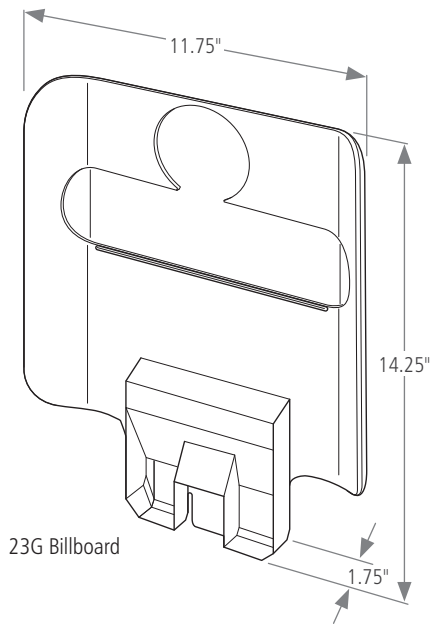

23G Billboard

33G Billboard

Label Kit English

SLIM JIM® RECYCLING STATION BILLBOARDS

SKU #	DESCRIPTION	COLOR	LENGTH	WIDTH	HEIGHT	PACK SIZE
			IN	IN	IN	
2007905	23G BILLBOARD	RED	1.75	11.75	14.25	1
2007907	23G BILLBOARD	YELLOW	1.75	11.75	14.25	1
2007908	23G BILLBOARD	GREEN	1.75	11.75	14.25	1
2007909	23G BILLBOARD	BLUE	1.75	11.75	14.25	1
2007910	23G BILLBOARD	BLACK	1.75	11.75	14.25	1
2007911	23G BILLBOARD	DARK GRAY	1.75	11.75	14.25	1
2007912	23G BILLBOARD	BROWN	1.75	11.75	14.25	1
2171556	33G BILLBOARD	GREEN	1.75	19.29	14.25	1
2171552	33G BILLBOARD	BLACK	1.75	19.29	14.25	1
2171558	33G BILLBOARD	BLUE	1.75	19.29	14.25	1
1977787	LABEL KIT ENGLISH (UNITED STATES)	WHITE	0.063	9.55	5.59	1