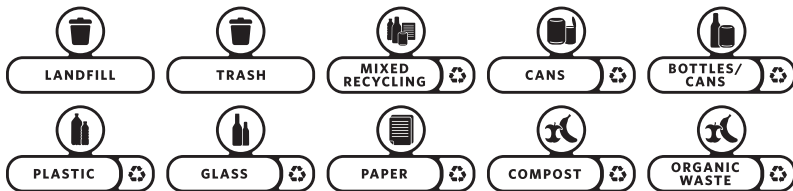

Label Kit English

SLIM JIM® RECYCLING STATION BILLBOARDS

SKU #	DESCRIPTION	COLOR	LENGTH	WIDTH	HEIGHT	PACK SIZE
			IN	IN	IN	
2007905	23G BILLBOARD	RED	1.75	11.75	14.25	1
2007907	23G BILLBOARD	YELLOW	1.75	11.75	14.25	1
2007908	23G BILLBOARD	GREEN	1.75	11.75	14.25	1
2007909	23G BILLBOARD	BLUE	1.75	11.75	14.25	1
2007910	23G BILLBOARD	BLACK	1.75	11.75	14.25	1
2007911	23G BILLBOARD	DARK GRAY	1.75	11.75	14.25	1
2007912	23G BILLBOARD	BROWN	1.75	11.75	14.25	1
2171556	33G BILLBOARD	GREEN	1.75	19.29	14.25	1
2171552	33G BILLBOARD	BLACK	1.75	19.29	14.25	1
2171558	33G BILLBOARD	BLUE	1.75	19.29	14.25	1
1977787	LABEL KIT ENGLISH (UNITED STATES)	WHITE	0.063	9.55	5.59	1