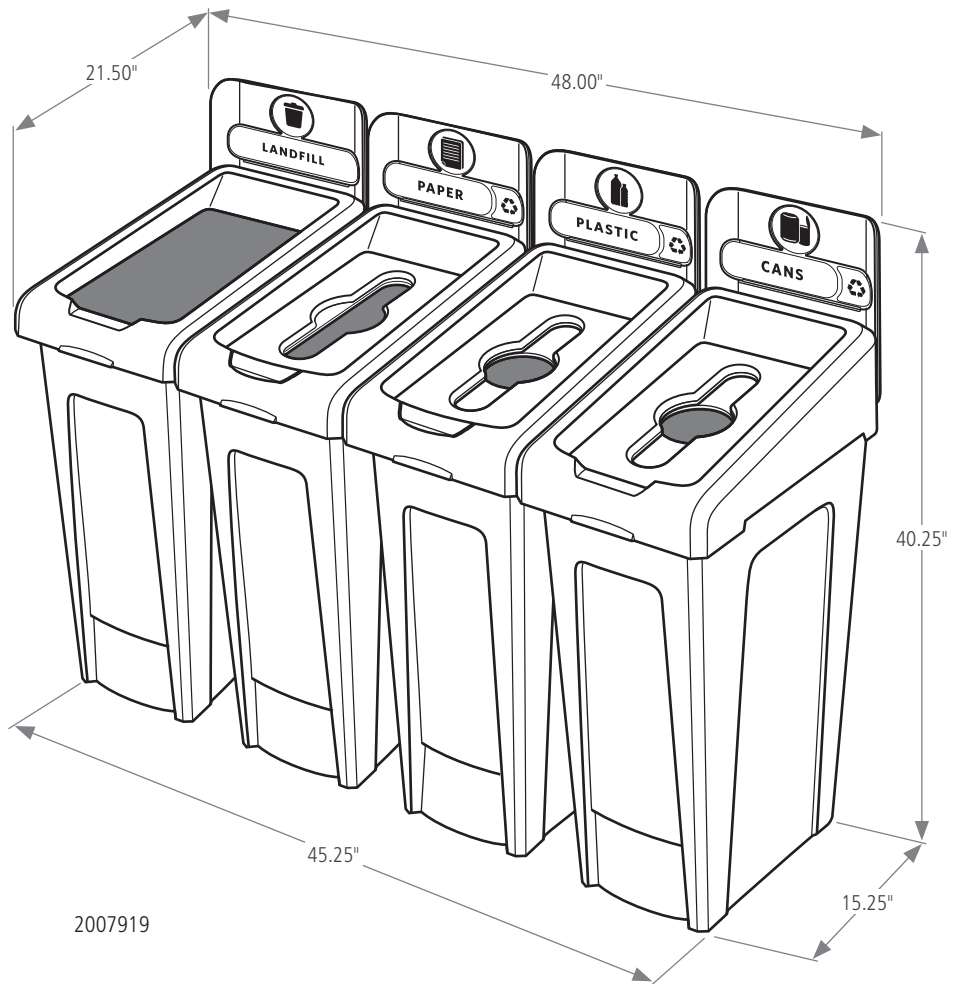

SLIM JIM® RECYCLING STATION 4-STREAM KIT

An adaptable recycling solution offers a front-of-house look with smart functionality.

Features and Benefits:

- Seamlessly connects with the 33G Slim Jim® Recycling Station
- Components snap in place without the use of hardware.
- Hinging lid inserts are optimized to fit any size recyclable.
- Venting channels for easy liner removal and a cinch grip to secure and hide liner bags.

COLORS AVAILABLE

Black/Blue/Red/Yellow

Material Composition:

Base: Polyethylene blend

Lid: Polyethylene blend

Connector: Polypropylene

Billboard: Polypropylene

Lid insert: Polypropylene

SLIM JIM® RECYCLING STATION 4-STREAM KIT

SKU #	DESCRIPTION	COLOR	CAPACITY GAL	LENGTH IN	WIDTH IN	HEIGHT IN	PACK SIZE UNIT
2007919	4-STREAM STATION LANDFILL/PAPER/PLASTIC/CANS	BLACK/BLUE/RED/YELLOW	23/23/23/23	21.50	48.00	40.25	1