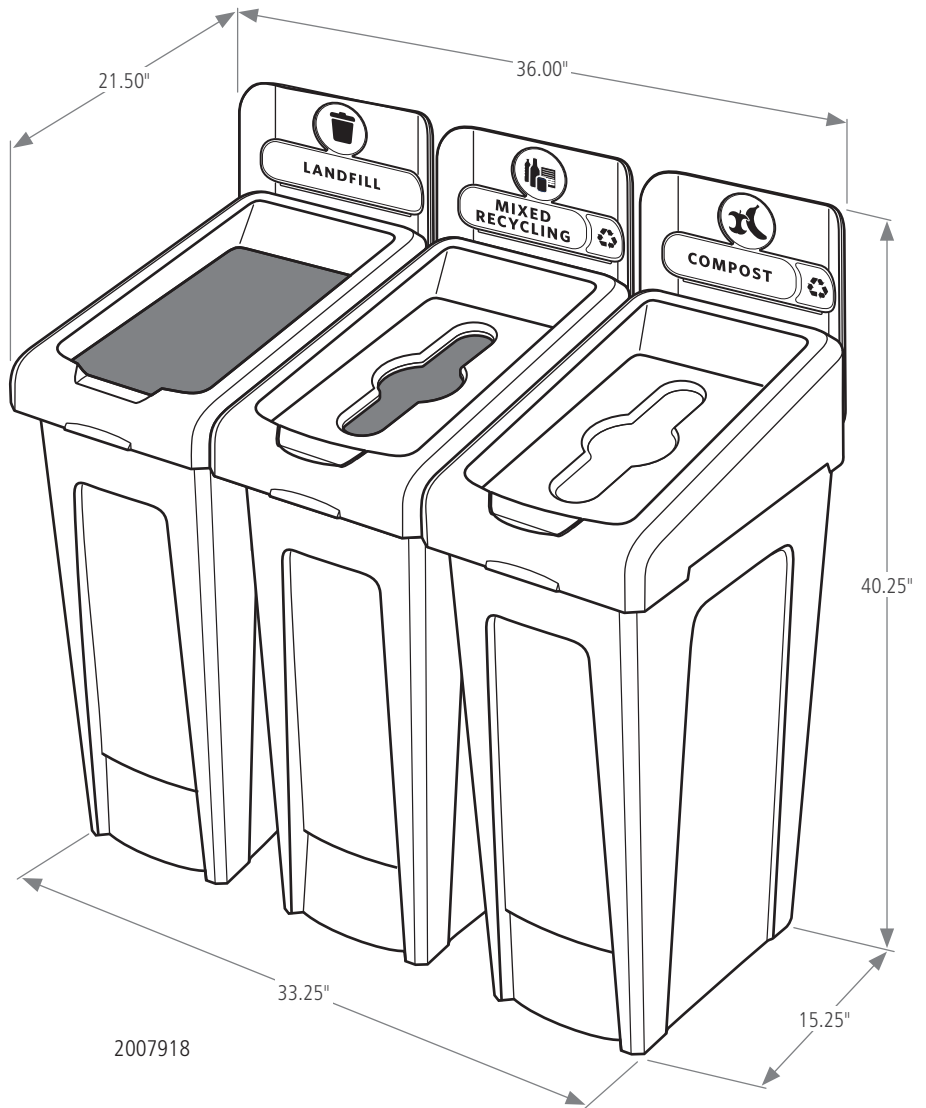

SLIM JIM® RECYCLING STATION 3-STREAM KIT

An adaptable recycling solution offers a front-of-house look with smart functionality.

Features and Benefits:

- Seamlessly connects with the 33G Slim Jim® Recycling Station.
- Simple and durable execution. Components snap in place without the use of hardware.
- Hinging lid inserts are optimized to fit any size recyclable.
- Venting channels for easy liner removal and a cinch grip to secure and hide liner bags.

COLORS AVAILABLE

Black/Blue/Yellow, Black/Blue/Green

Material Composition:

Base: Polyethylene blend

Lid: Polyethylene blend

Connector: Polypropylene

Billboard: Polypropylene

Lid insert: Polypropylene

SLIM JIM® RECYCLING STATION 3-STREAM KIT

SKU #	DESCRIPTION	COLOR	CAPACITY		LENGTH	WIDTH	HEIGHT	PACK SIZE
			GAL	IN				
2007917	3-STREAM STATION LANDFILL/PAPER/BOTTLES/CANS	BLACK/BLUE/YELLOW	23/23/23	21.50	36.00	40.25	1	
2007918	3-STREAM STATION LANDFILL/MIXED RECYCLING/COMPOST	BLACK/BLUE/GREEN	23/23/23	21.50	36.00	40.25	1