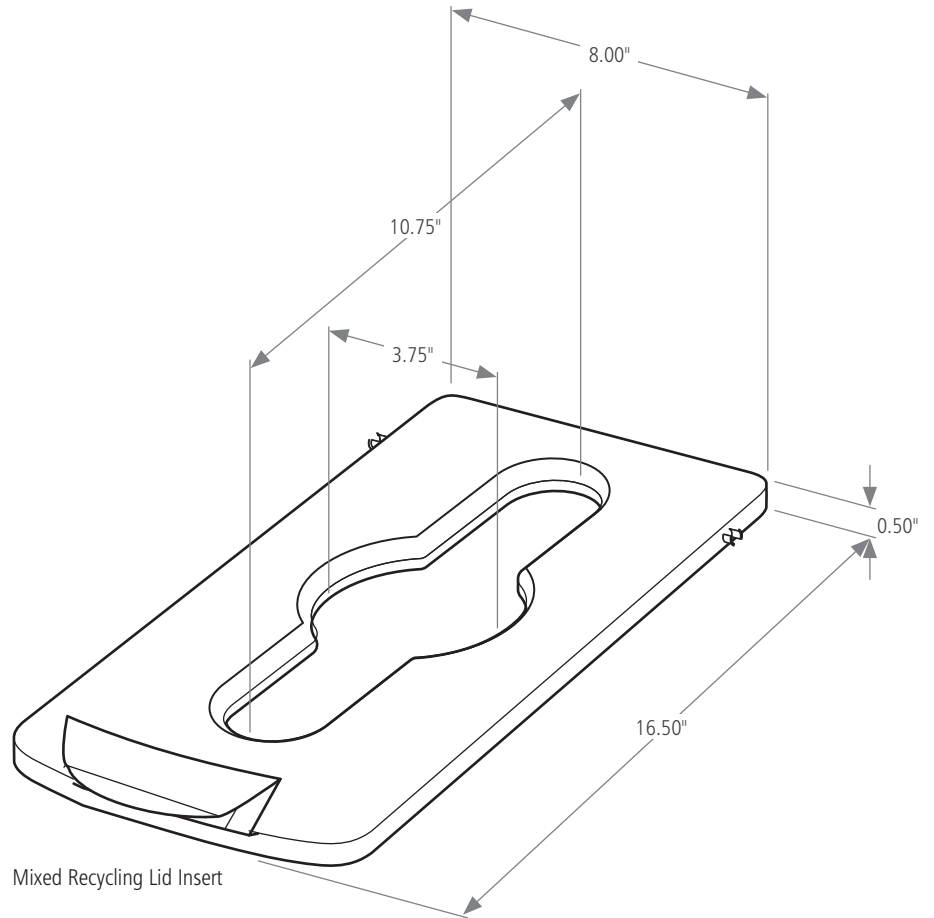

COLORS AVAILABLE

Red, Yellow, Green, Blue, Black, Dark Gray, Brown

Material Composition:

Polypropylene

Compatibility:

- Compatible with the 23G Slim Jim® Recycling Station Starter Kit, 33G Slim Jim® Recycling Station Starter Kit, and Slim Jim® Recycling Station Billboards.