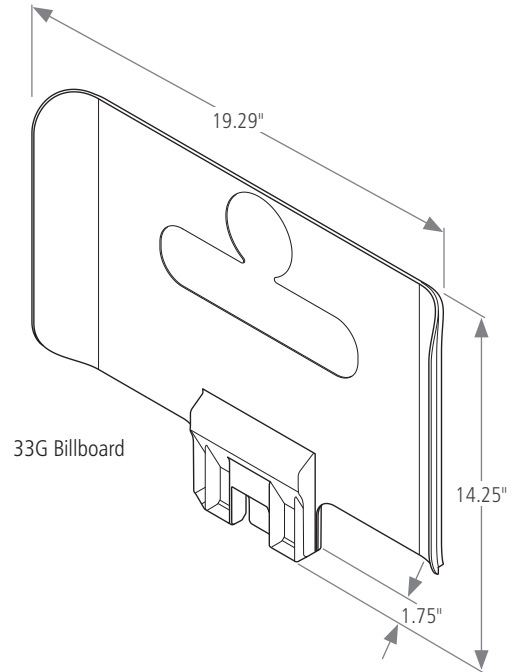

23G Billboard

33G Billboard

Label Kit English

SLIM JIM® RECYCLING STATION BILLBOARDS

SKU #	DESCRIPTION	COLOR	LENGTH	WIDTH	HEIGHT	PACK SIZE
			IN	IN	IN	
2007905	23G BILLBOARD	RED	1.75	11.75	14.25	1
2007907	23G BILLBOARD	YELLOW	1.75	11.75	14.25	1
2007908	23G BILLBOARD	GREEN	1.75	11.75	14.25	1
2007909	23G BILLBOARD	BLUE	1.75	11.75	14.25	1
2007910	23G BILLBOARD	BLACK	1.75	11.75	14.25	1
2007911	23G BILLBOARD	DARK GRAY	1.75	11.75	14.25	1
2007912	23G BILLBOARD	BROWN	1.75	11.75	14.25	1
2171556	33G BILLBOARD	GREEN	1.75	19.29	14.25	1
2171552	33G BILLBOARD	BLACK	1.75	19.29	14.25	1
2171558	33G BILLBOARD	BLUE	1.75	19.29	14.25	1
1977787	LABEL KIT ENGLISH (UNITED STATES)	WHITE	0.063	9.55	5.59	1