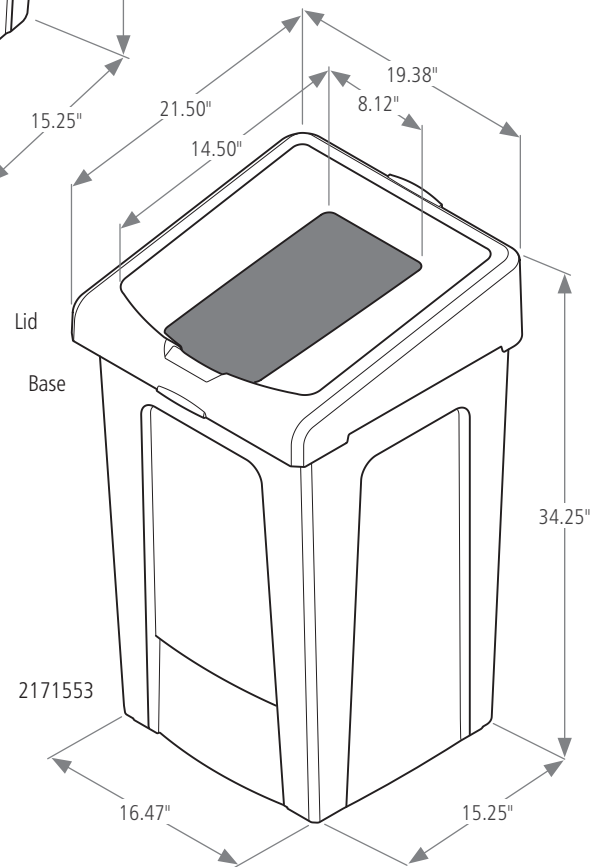

COLORS AVAILABLE

Gray

Material Composition:

Base: Polyethylene blend

Lid: Polyethylene blend

Connector: Polypropylene

Compatibility:

- Compatible with Slim Jim® Recycling Station Lid Inserts and Slim Jim® Recycling Station Billboards (23G & 33G Billboards are different components).
- Waste Stream Label Kit – 1977787

SLIM JIM® RECYCLING STATION STARTER KIT

SKU #	DESCRIPTION	COLOR	CAPACITY	LENGTH	WIDTH	HEIGHT	PACK SIZE
			GAL	IN	IN	IN	UNIT
2007913	STARTER KIT	LIGHT GRAY	23	21.50	12.00	34.25	1
2171553	STARTER KIT	LIGHT GRAY	33	21.50	19.38	34.25	1