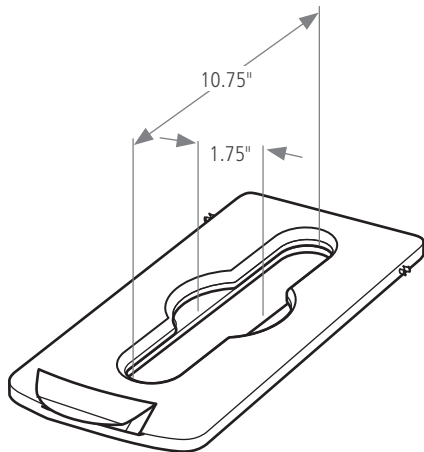

Paper Lid Insert