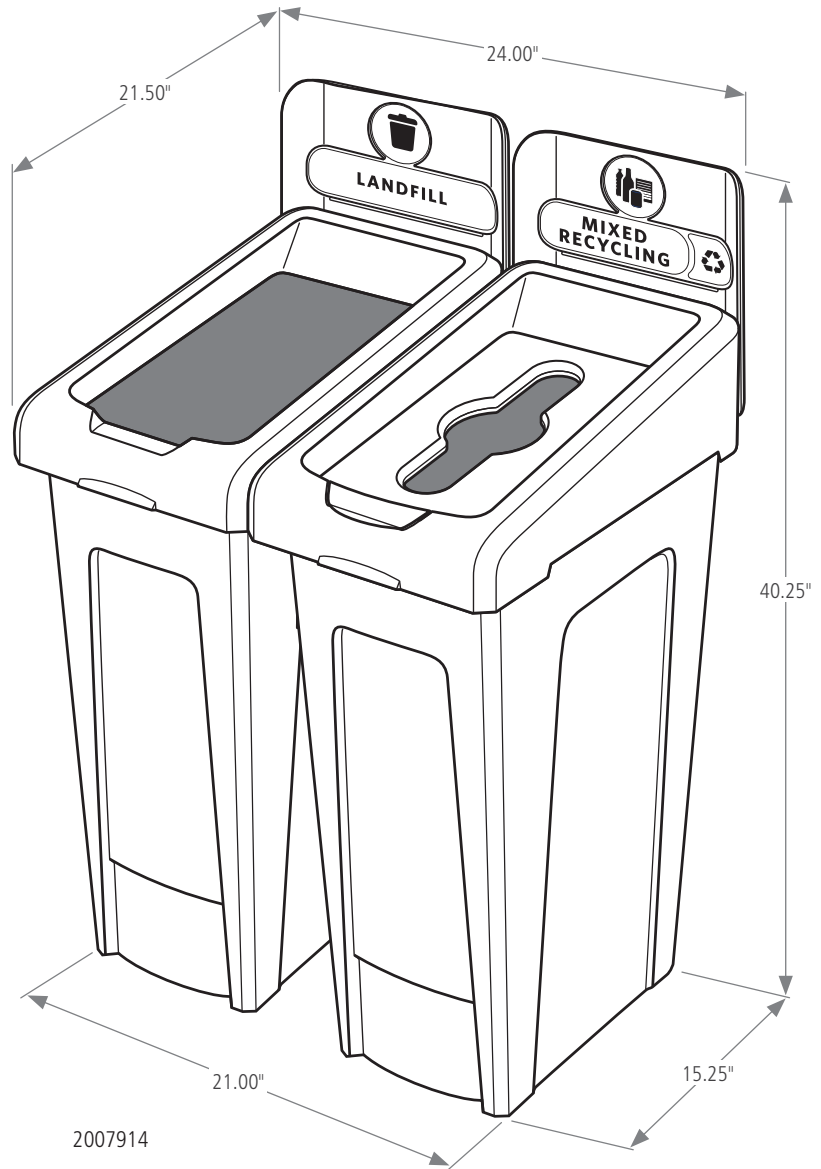

SLIM JIM® RECYCLING STATION 2-STREAM KIT

An adaptable recycling solution offers a front-of-house look with smart functionality.

Features and Benefits:

- Seamlessly connects with the 33G Slim Jim® Recycling Station
- Simple and durable execution. Components snap in place without the use of hardware.
- Hinging lid inserts are optimized to fit any size recyclable.
- Venting channels for easy liner removal and a cinch grip to secure and hide liner bags.

COLORS AVAILABLE

Black/Blue

Material Composition:

Base: Polyethylene blend

Lid: Polyethylene blend

Connector: Polypropylene

Billboard: Polypropylene

Lid insert: Polypropylene

2007914

SLIM JIM® RECYCLING STATION 2-STREAM KIT

SKU #	DESCRIPTION	COLOR	CAPACITY	LENGTH	WIDTH	HEIGHT	PACK SIZE	
			GAL	IN	IN	IN		UNIT
2007914	2-STREAM STATION LANDFILL/MIXED RECYCLING	BLACK/BLUE	23/23	21.50	24.00	40.25	1