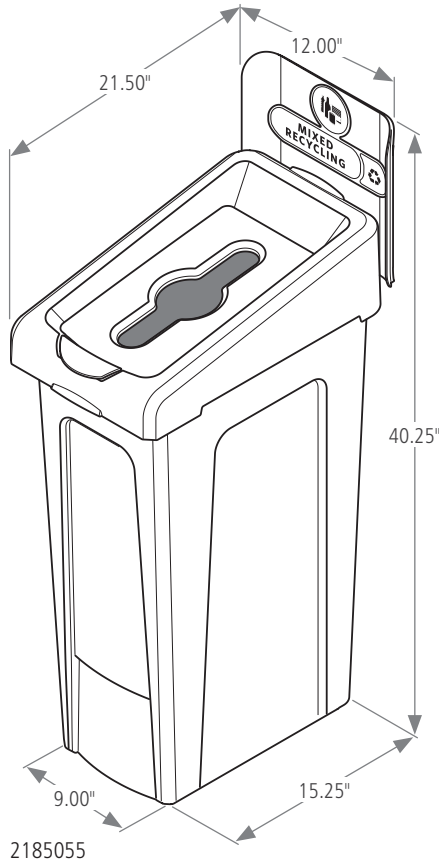

SLIM JIM® RECYCLING STATION 1-STREAM KIT

An adaptable recycling solution offers a front-of-house look with smart functionality.

Features and Benefits:

- Seamless connection between the 23G Slim Jim® Recycling Station and 33G Slim Jim® Recycling Station.
- Simple and durable execution. Components snap in place without the use of hardware.
- Hinging lid inserts are optimized to fit any size recyclable.
- Venting channels for easy liner removal and a cinch grip to secure and hide liner bags.

Lid insert: Polypropylene

SLIM JIM® RECYCLING STATION 1-STREAM KIT

SKU #	DESCRIPTION	COLOR	CAPACITY	LENGTH	WIDTH	HEIGHT	PACK SIZE
			GAL	IN	IN	IN	UNIT
2185055	1-STREAM STATION MIXED RECYCLING	BLUE	23	21.50	12.00	40.25	1
2185054	1-STREAM STATION PAPER	GREEN	23	21.50	12.00	40.25	1
2185053	1-STREAM STATION LANDFILL	BLACK	23	21.50	12.00	40.25	1
2185052	1-STREAM STATION BOTTLES/CANS	YELLOW	23	21.50	12.00	40.25	1
2185051	1-STREAM STATION COMPOST	GREEN	23	21.50	12.00	40.25	1
2171554	1-STREAM STATION LANDFILL	BLACK	33	21.50	19.38	40.25	1
2171555	1-STREAM STATION COMPOST	GREEN	33	21.50	19.38	40.25	1
2171557	1-STREAM STATION MIXED RECYCLING	BLUE	33	21.50	19.38	40.25	1