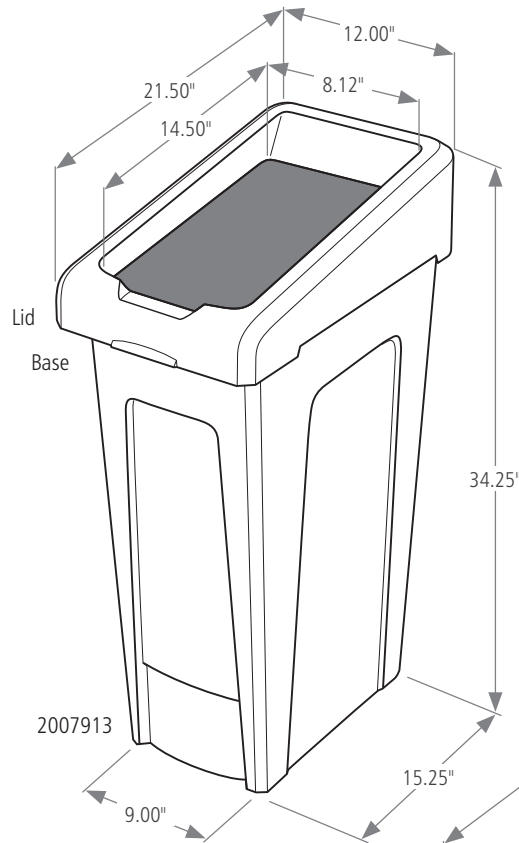

COLORS AVAILABLE

Gray

Material Composition:

Base: Polyethylene blend

Lid: Polyethylene blend

Connector: Polypropylene

Compatibility:

- Compatible with Slim Jim® Recycling Station Lid Inserts and Slim Jim® Recycling Station Billboards (23G & 33G Billboards are different components).
- Waste Stream Label Kit – 1977787

SLIM JIM® RECYCLING STATION STARTER KIT

SKU #	DESCRIPTION	COLOR	CAPACITY	LENGTH	WIDTH	HEIGHT	PACK SIZE
			GAL	IN	IN	IN	UNIT
2007913	STARTER KIT	LIGHT GRAY	23	21.50	12.00	34.25	1
2171553	STARTER KIT	LIGHT GRAY	33	21.50	19.38	34.25	1