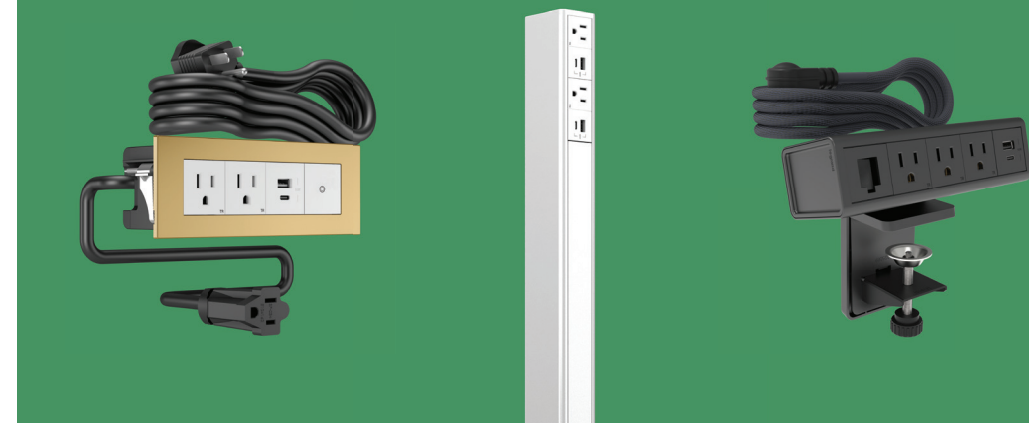

CONFIGURABLE POWER FOR CUSTOMIZED CONNECTIVITY

The dash line of power solutions by Legrand offers innovative and configurable options for adding convenient access to power, data and charging in commercial interiors – all while maintaining a modern and discreet design.

The line of dash products gives you the flexibility to customize your connectivity solution, ensuring your space is functional without sacrificing aesthetic appeal. Comprised of three configurable products with modern designs that complement high-end interiors, dash features a set of configurable cubes that allow you to create the perfect combination of connectivity options just right for your space.

Let's partner together to elevate your space to the next level with configurable power and customized connectivity.

All dash products have a set of configurable cubes that allows you to create the perfect combination of connections to elevate your space.