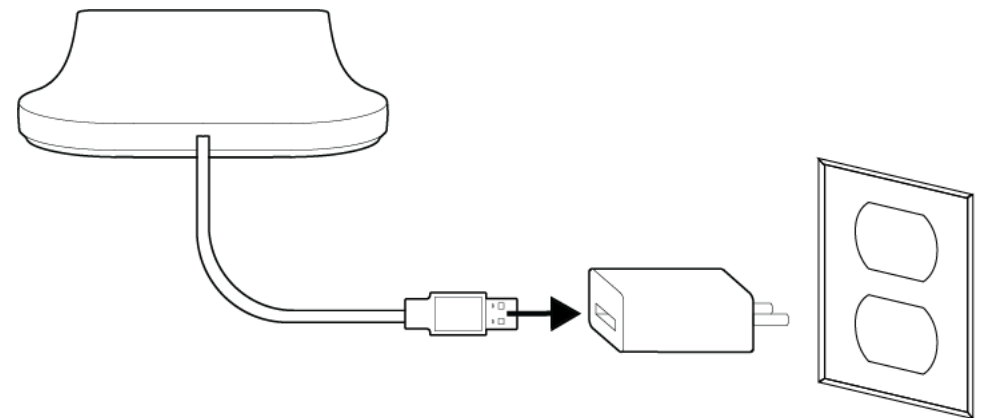

POLY ROVE 30/40 DECT IP PHONE SETUP SHEET

Wireless Handset

Charging Cradle

5V USB Power Adapter (Varies by Country)

FEATURES

CONNECT POWER

support.hp.com/poly

Poly Rove