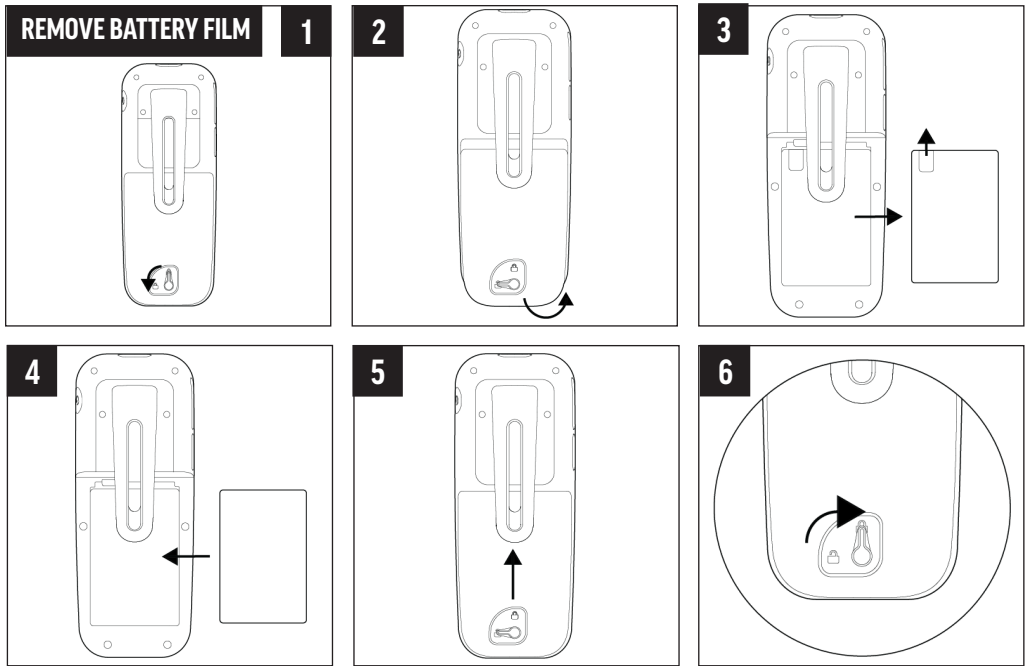

POLY ROVE 30/40 DECT IP PHONE SETUP SHEET

Wireless Handset

Charging Cradle

5V USB Power Adapter (Varies by Country)

FEATURES

CONNECT POWER

support.hp.com/poly

Poly Rove