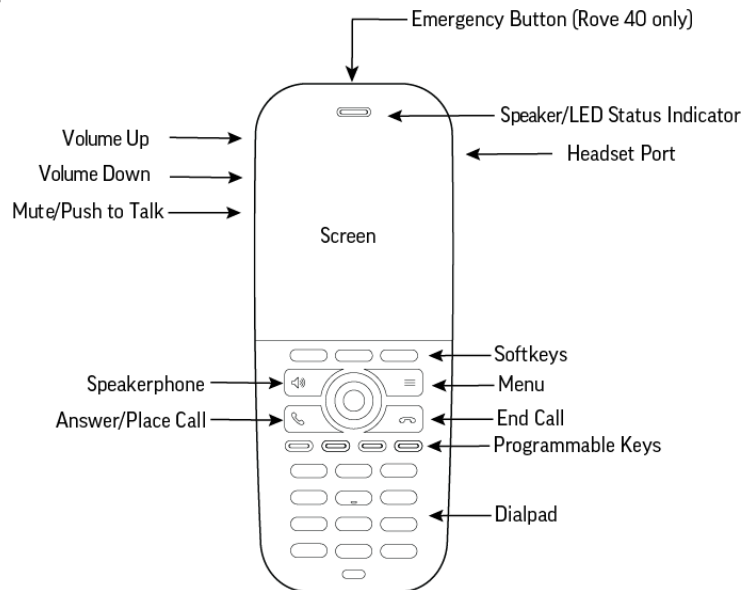

POLY ROVE 30/40 DECT IP PHONE SETUP SHEET

Wireless Handset

Charging Cradle

5V USB Power Adapter (Varies by Country)

FEATURES

CONNECT POWER

support.hp.com/poly

Poly Rove