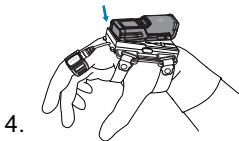

## RS6100 Low Temperature Mount Installation

MN-004658-01EN 1/23