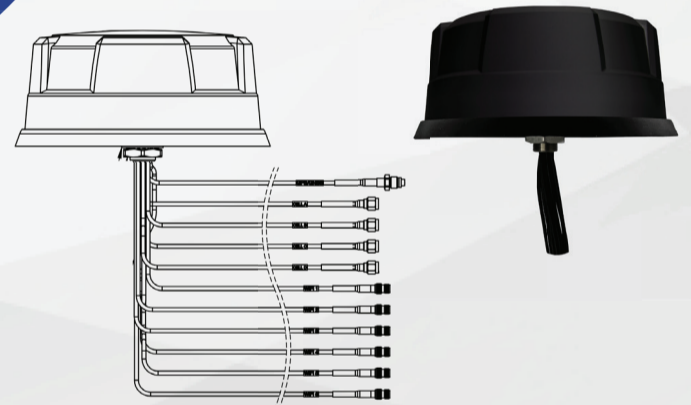

# MAKO® 5G MiMo Antenna

Up to 11 separately fed antennas in a single dome housing.

## Product Features

- Available in black or white
- Multiple antenna functions in a single housing
  - Single hole mounting - reduces vehicle damage, installation time & cost
- Can be mounted on a metallic or non-metallic panel surface
  - Suitable for FirstNet (USA), Frontline (USA) and ESN (UK) Public Safety Networks
- Pre-terminated antenna connectors fitted as standard
- Cable flags attached for easy cable identification and installation

## Product Dimensions

Height - 81mm / 3.2"  
Width - 180mm / 7.1"  
Weight - 0.9kg / 2lb