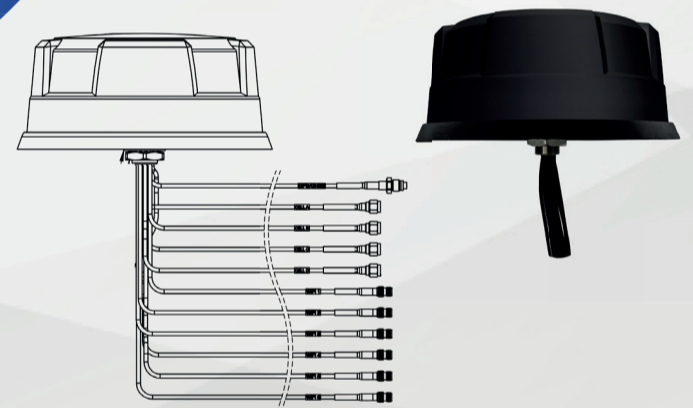

# MAKO® 5G MiMo Antenna

Up to 11 separately fed antennas in a single dome housing.

## Product Features

- Available in black or white
- Multiple antenna functions in a single housing
  - Single hole mounting - reduces vehicle damage, installation time & cost
  - Can be mounted on a metallic or non-metallic panel surface
  - Suitable for FirstNet (USA) and ESN (UK) Public Safety Networks
    - Pre-terminated antenna connectors fitted as standard
    - Cable flags attached for easy cable identification and installation

## Product Dimensions

- Height - 81mm / 3.2"
- Width - 180mm / 7.1"
- Weight - 0.9kg / 2lb