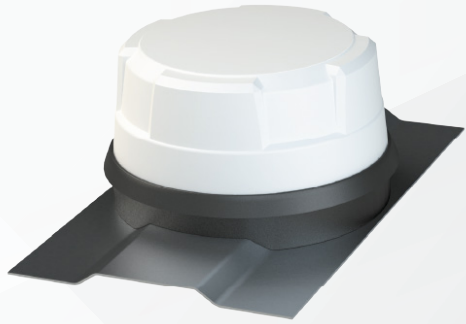

M10 Modular Stud

Ribbed / Curved Roof Adapter Kit

Part no. LGMM-EXT-R-SLT

FEATURES

For use with all Dome Series antennas
For install on ribbed or uneven panels
Flexible mounting solution
Ensures effective sealing to vehicle roof

FOR USE WITH

Great White / Great White 5G Antennas

•

Mako / Mako 5G Antennas

•

*Please note the antenna is shown for illustration purpose only, and is not included in the kit

Ribbed Panel Adapter

Part no. SAB-312