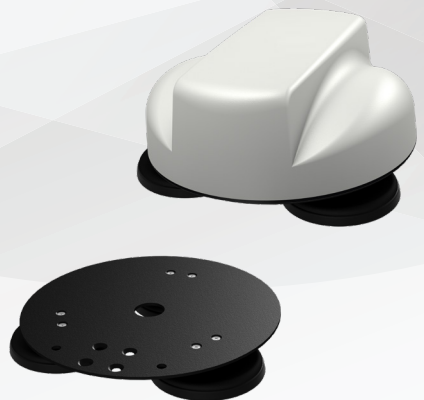

**PANORAMA
ANTENNAS**

Accessories

PRODUCT CATALOGUE

Magnetic Mount

Part no. SAB-224 / SAB-254

FEATURES

Easy Installation
For Sharkee & MiMo Sharkee Series
Can be fitted to any conductive surface on the vehicle
Ideal for antenna trials and drive-testing

FOR USE WITH

SAB-224

GPSD/SHKG-7-27 Ranges | GPSB | FINB

SAB-254

GPSD/SHKG-6-60 Ranges

* Please note the antenna is used for demonstrative purposes only and does not come with the mounting solution

Magnetic Mount

Part no. SAB-225

FEATURES

Easy installation
For use with all Dome Series antennas
Can be fitted to any conductive surface on the vehicle
Ideal for antenna trials and drive-testing

FOR USE WITH

Great White / Great White 5G Antennas

Part no. SAB-311

FEATURES

Easy installation

For use with all GPSD4 Dual Sharkee Series antennas

Can be fitted to any conductive surface on the vehicle

Ideal for antenna trials and drive-testing

FOR USE WITH