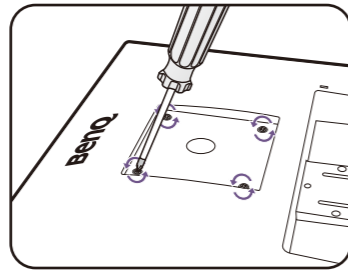

Eye-CareU

Eye-CareU

Eye-CareU

VESA mounting

1

2

M4 x 10 mm

Support.BenQ.com