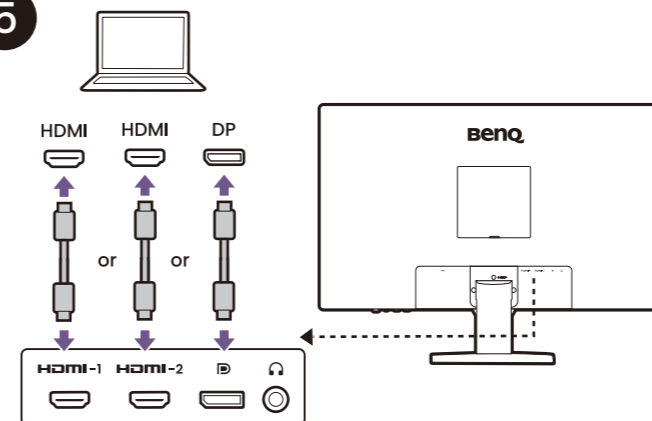

Safety instructions

Regulatory statements

HDMI

Power cord

P/N: 4J.XXXXX.XXX

Setup

1

2

3

4

5

6

7

Installing software

Eye-CareU: eye care software

Support.BenQ.com